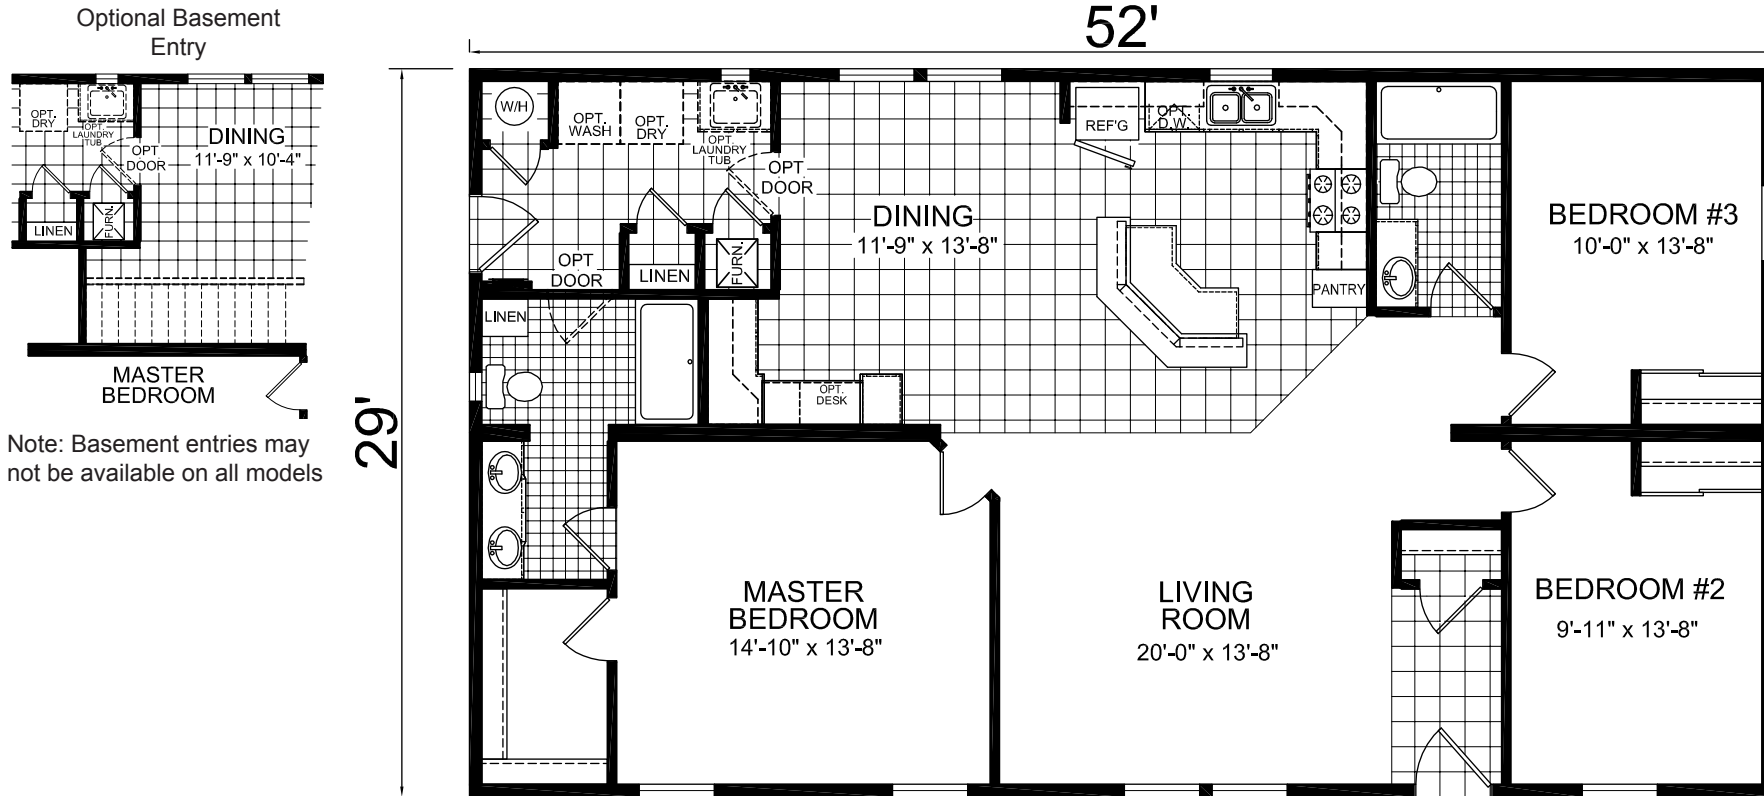

## Sommerset Series

**Multi-Section**  
**3 Bedroom, 2 Bath**  
**Approx. 1,508 Sq. Ft.**

Last Updated: 10-27-10

Note: Basement entries may not be available on all models

Note: For all optional floorplan views, extra charges may apply