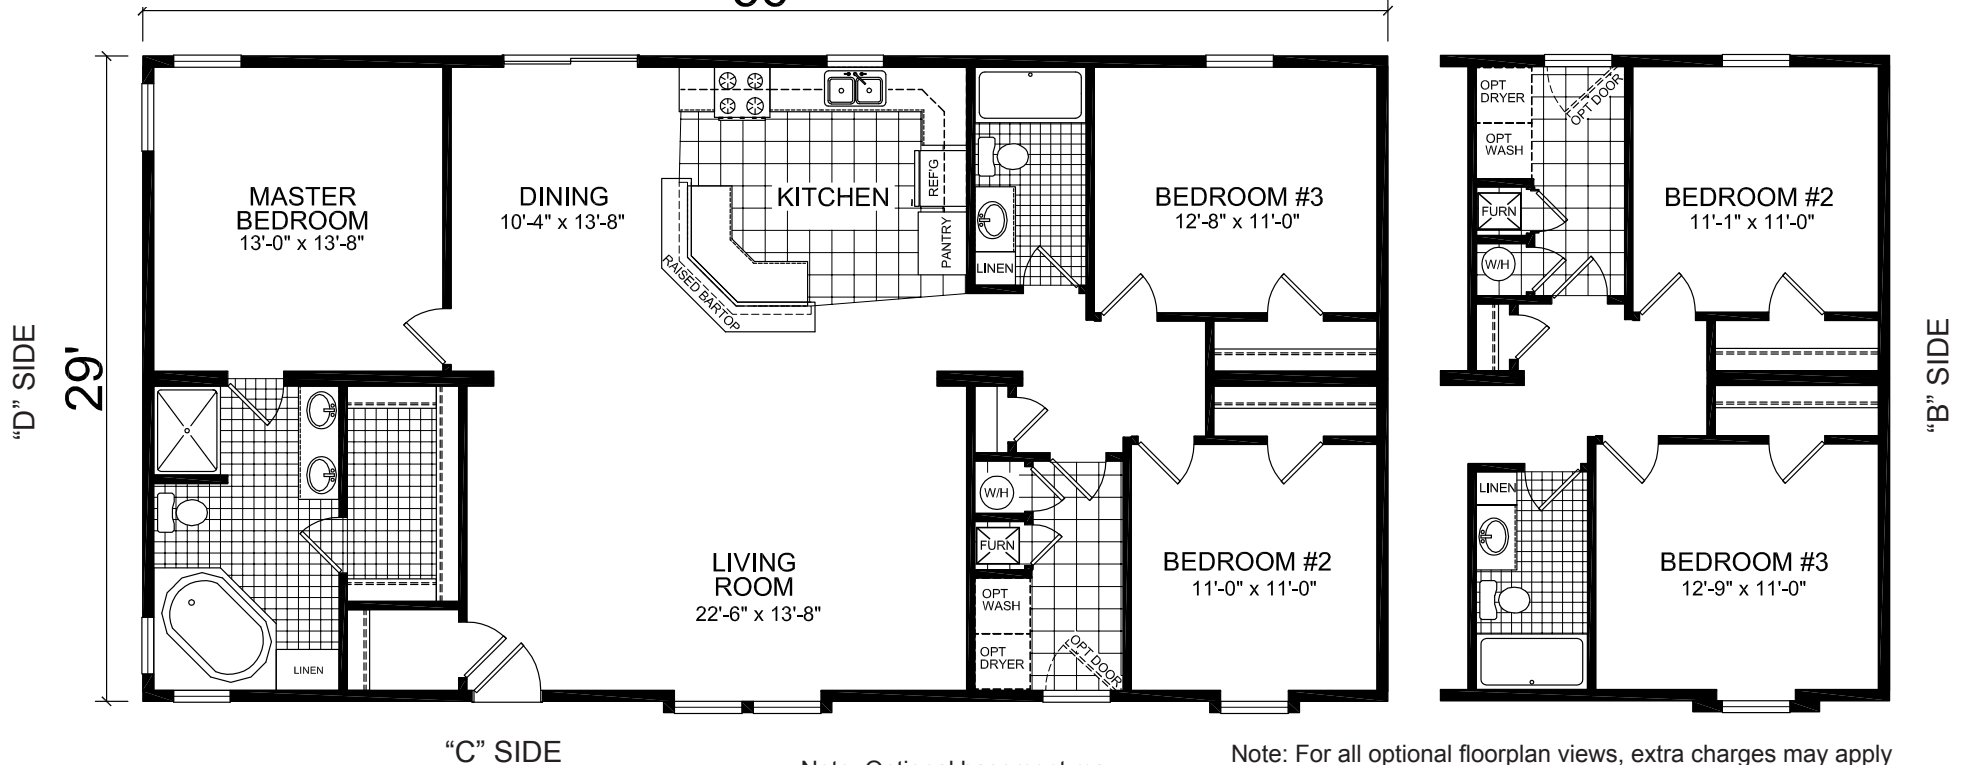

**Adel**  
York Ridge Series  
CHAMPION

**Factory Expo**  
"Factory Direct Value" HOME CENTERS

**Multi-Section**  
**3 Bedroom, 2 Bath**  
**Approx. 1,624 Sq. Ft.**

Last Updated: 6-17-11

56' "A" SIDE

"C" SIDE

Note: Optional basement may not be available on all models

Note: For all optional floorplan views, extra charges may apply

3200 Enterprise Ave.  
York, NE 68467

For Detailed Directions See Map On Our Website