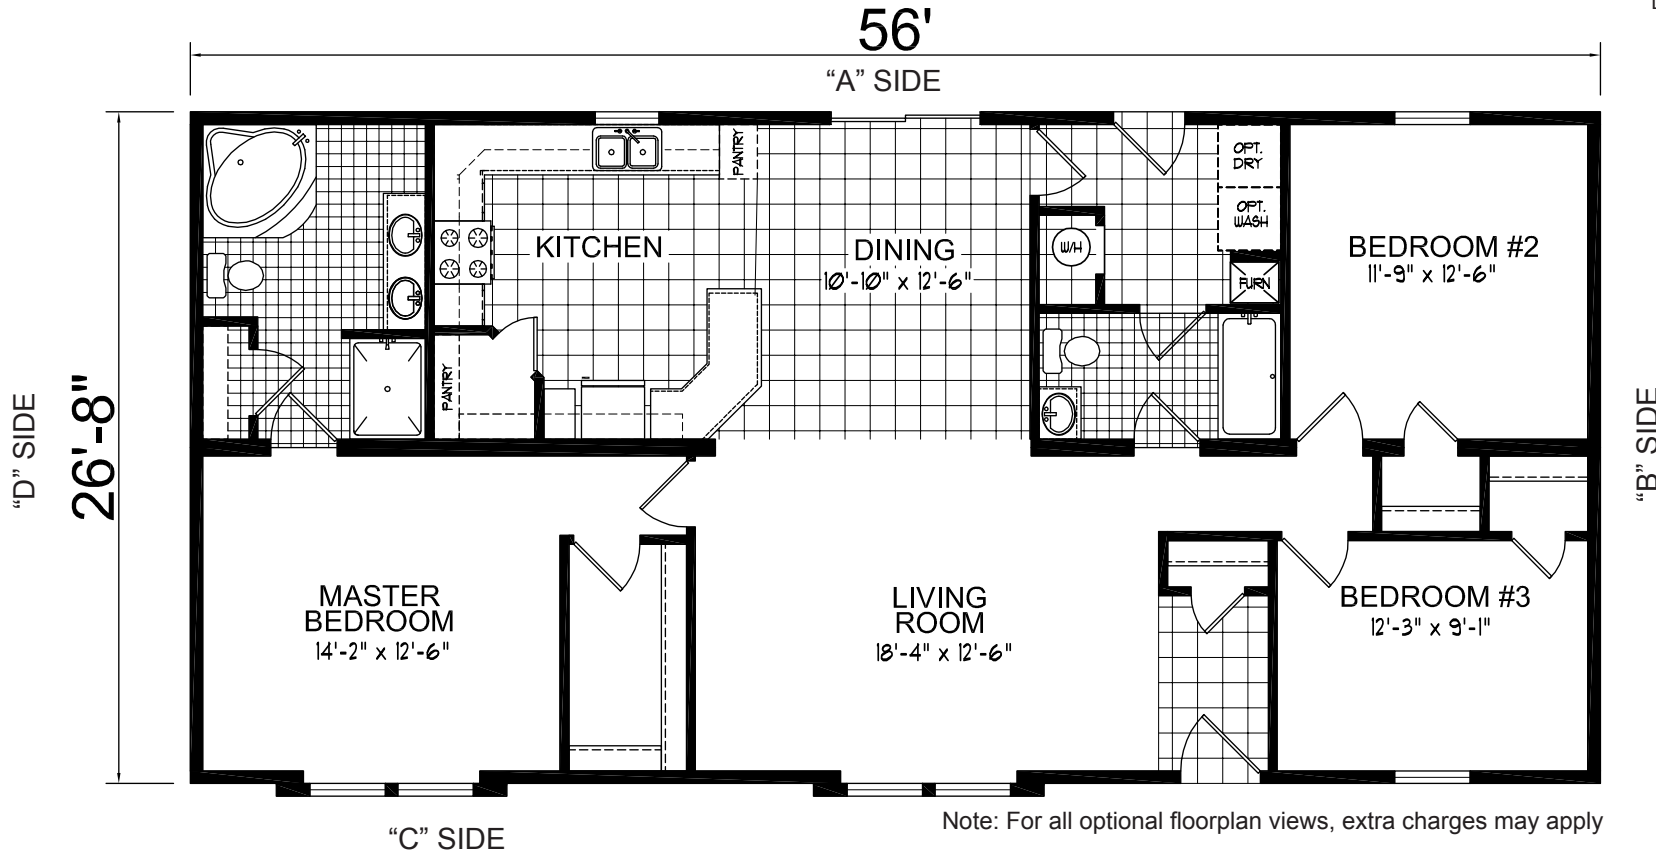

Atlantic
York Ridge Series
CHAMPION

Factory Expo
"Factory Direct Value" HOME CENTERS

Multi-Section
3 Bedroom, 2 Bath
Approx. 1,493 Sq. Ft.

Last Updated: 6-17-11

3200 Enterprise Ave.
York, NE 68467

For Detailed Directions See Map On Our Website