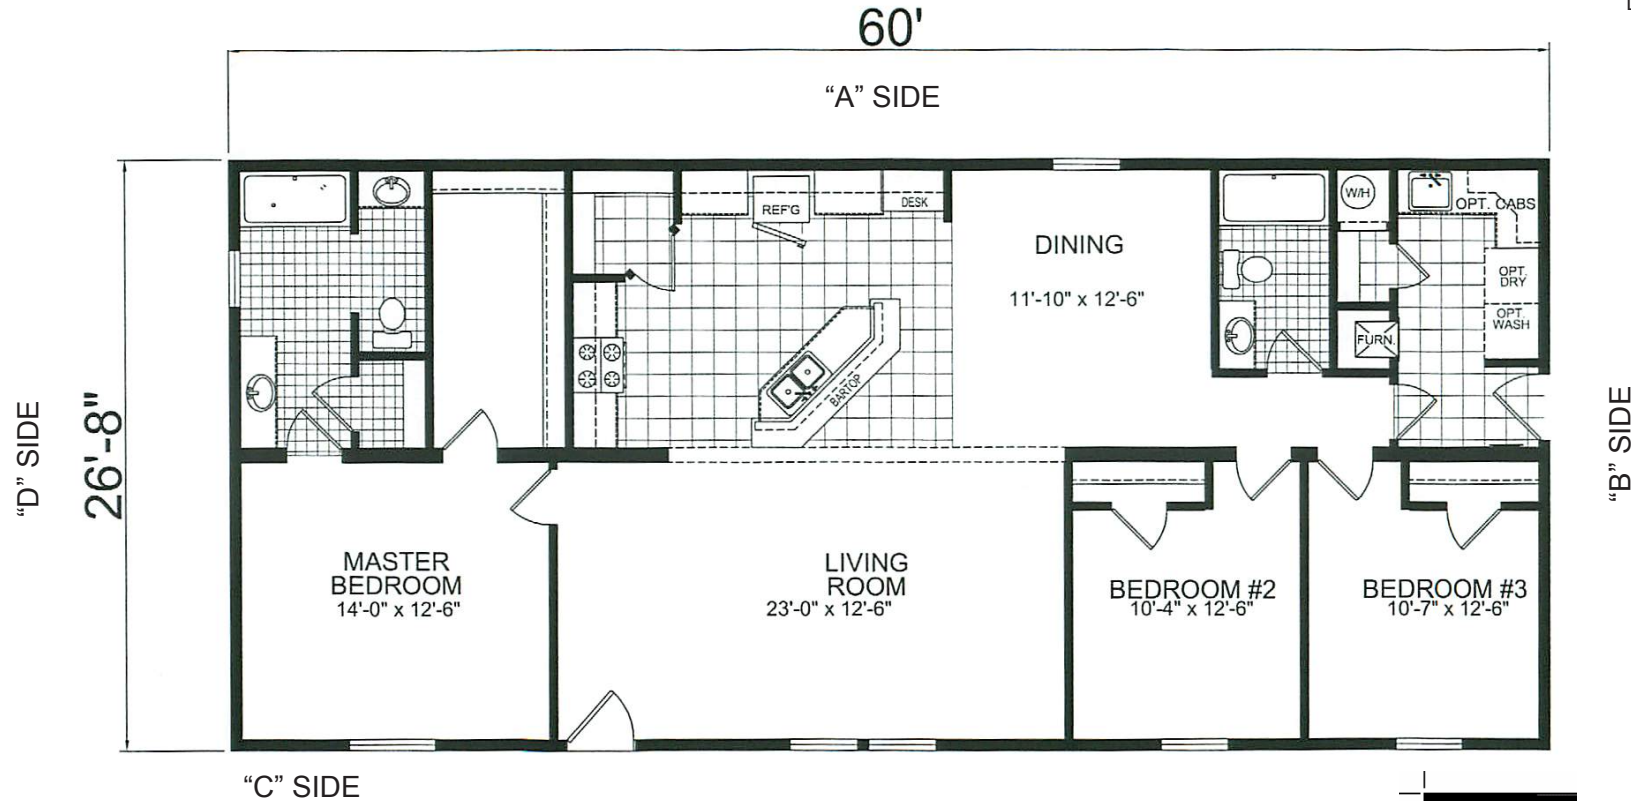

Becard

Central Great Plains Series

CHAMPION

Factory Expo
 "Factory Direct Value" HOME CENTERS

Multi-Section
3 Bedroom, 2 Bath
Approx. 1,600 Sq. Ft

Last Updated: 6-14-11

"C" SIDE

The "Becard" includes the following Value Package Upgrades:

- Vinyl Low-E Windows
- Residential Trim in Tape & Textured Areas
- 2" Blinds Throughout
- Orange Peel Tape & Texture (except closets)
- China Sinks with Single Lever Faucets in Baths
- Glamour Master Bath w/ Fiberglass Corner Tub & 48" One Piece Shower
- One Piece Tub/Shower Combo in Guest Bath
- #2 Oak Cabinets & Stiles Throughout