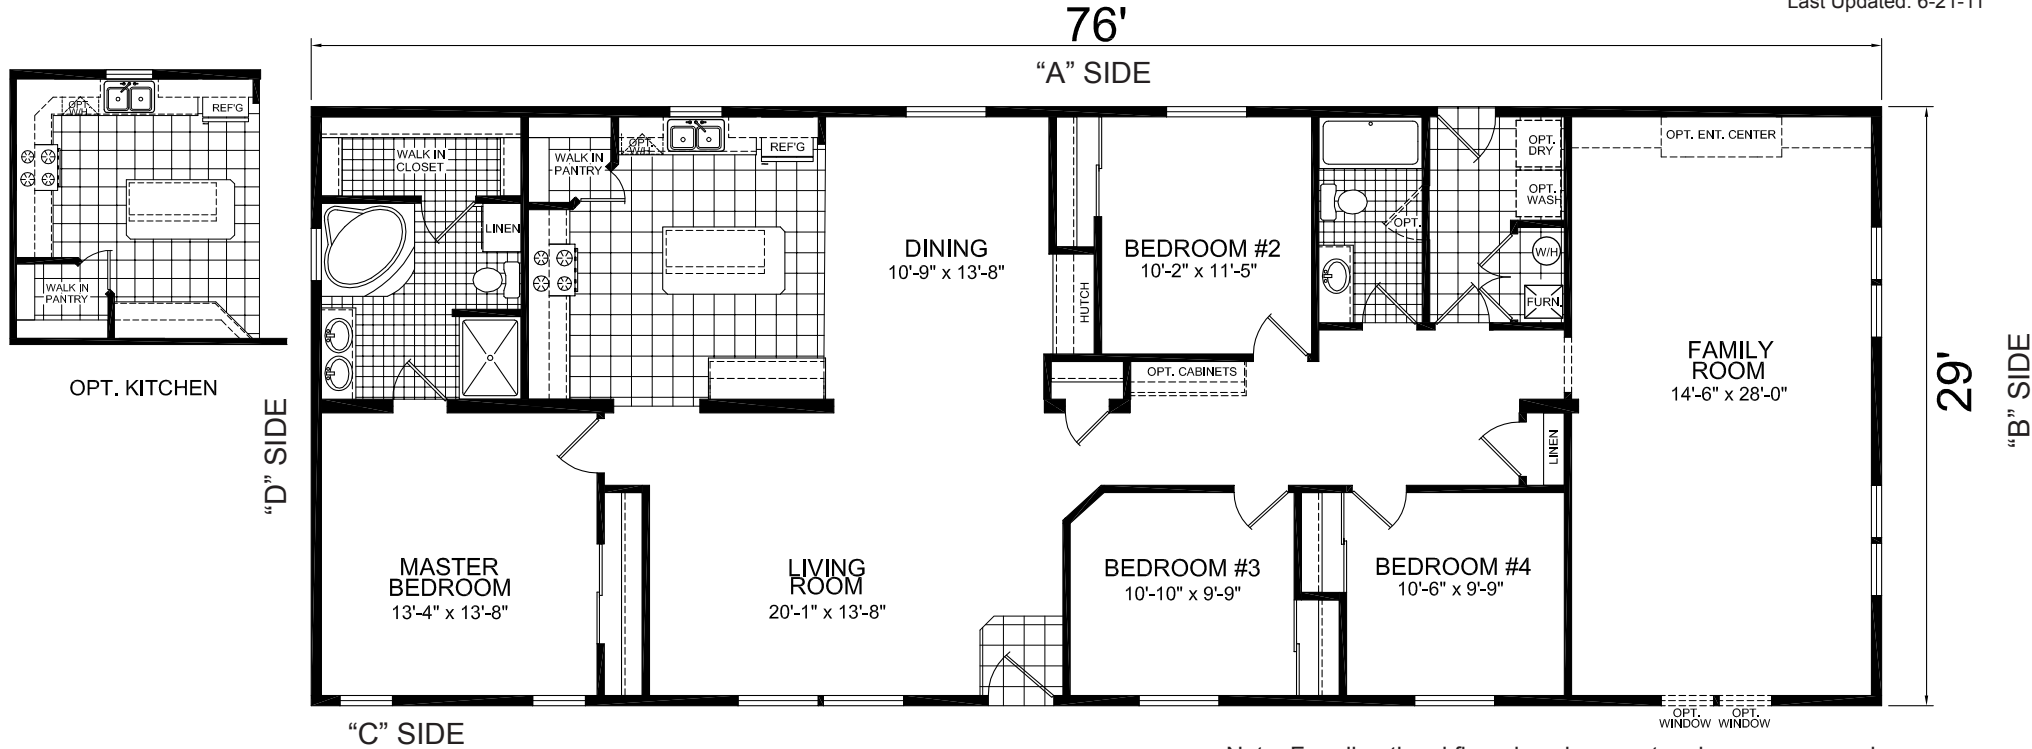

Bismark

Premier Series

Redman
Homes of Nebraska

Factory Expo

"Factory Direct Value" HOME CENTERS

Multi-Section
4 Bedroom, 2 Bath
Approx. 2,204 Sq. Ft.

Last Updated: 6-21-11

Note: For all optional floorplan views, extra charges may apply

Note: Basement entries may not be available on all models

115 Titan Roberts Road
Lillington NC 27546

For Detailed Directions See Map On Our Website

I authorize Factory Expo Homes to build my house, per this plan.
X _____
Customer Signature/Date