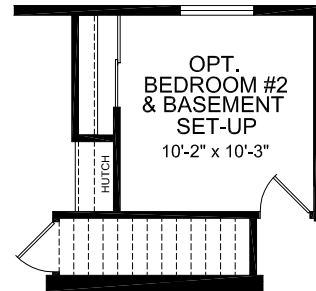

Bismark

Premier Series

Redman
Homes of Nebraska

Factory Expo

"Factory Direct Value" HOME CENTERS

Multi-Section
4 Bedroom, 2 Bath
Approx. 2,204 Sq. Ft.

Last Updated: 6-21-11

Note: For all optional floorplan views, extra charges may apply