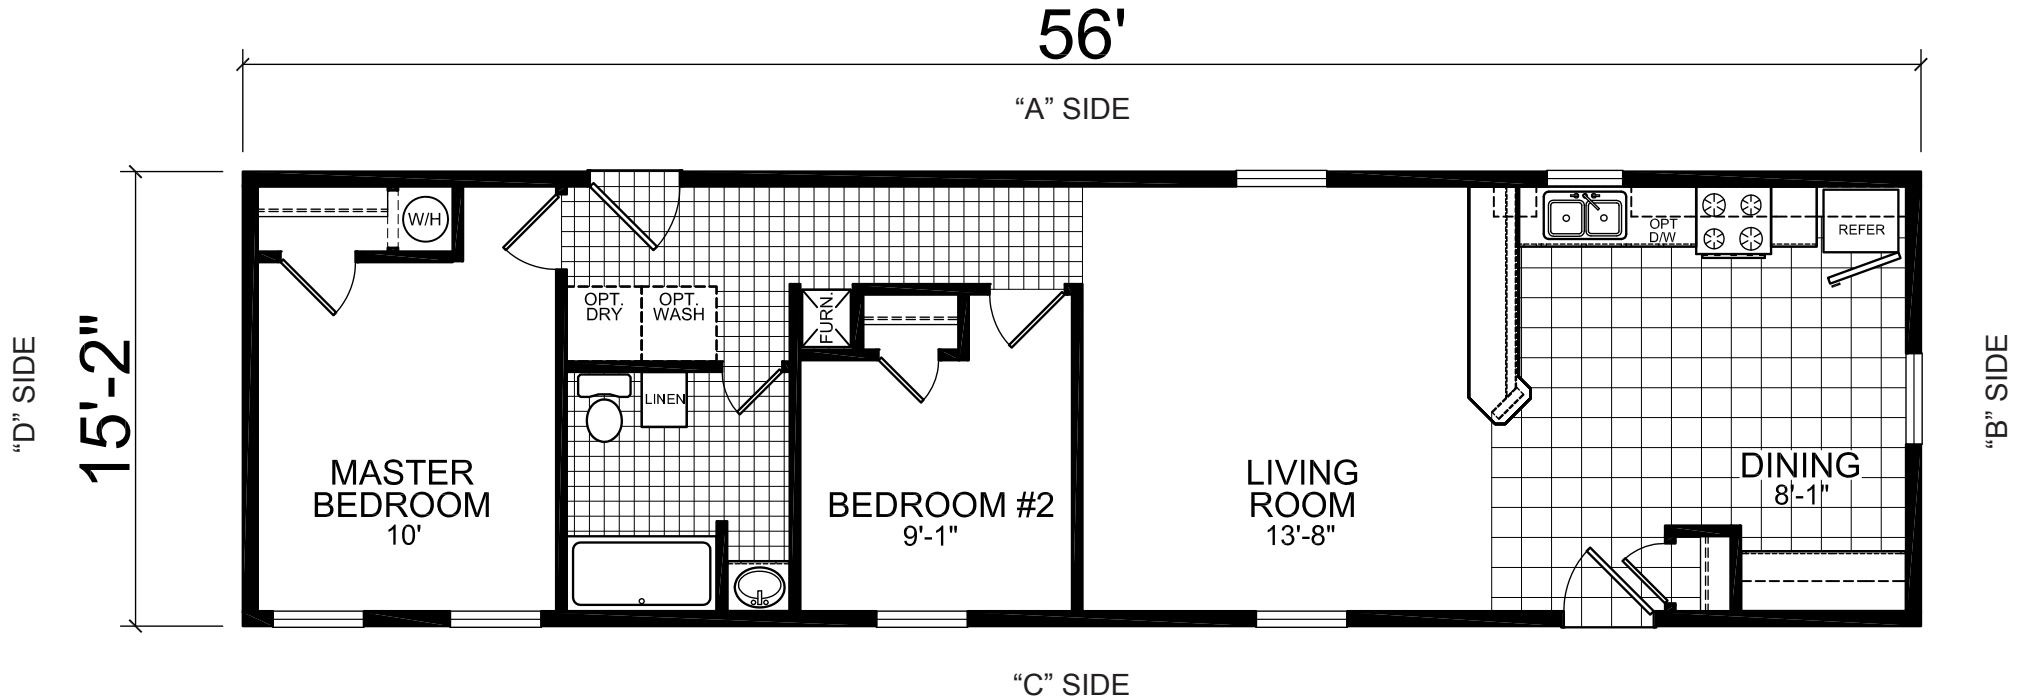

# Boyden

York Ridge Series

CHAMPION

**Factory Expo**  
 "Factory Direct Value" HOME CENTERS

**Single Section  
 2 Bedroom, 1 Bath  
 Approx. 849 Sq. Ft.**

Last Updated: 6-17-11

3200 Enterprise Ave.  
 York, NE 68467