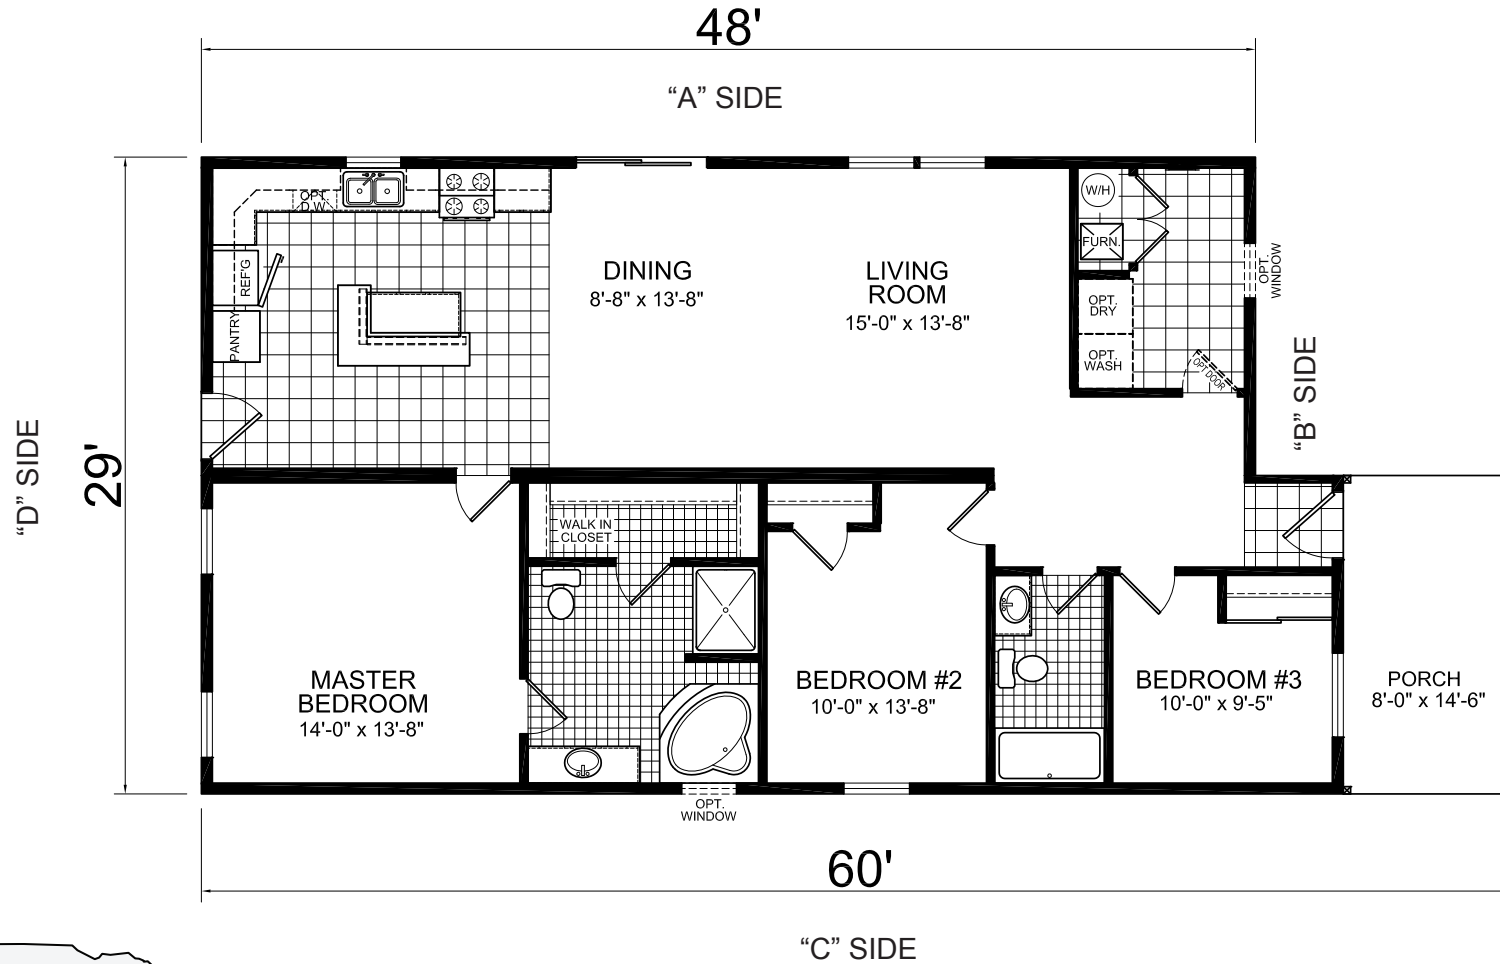

Brandon

Jewel Series

Factory Expo

"Factory Direct Value" HOME CENTERS

Multi-Section
3 Bedroom, 2 Bath
Approx. 1,566 Sq. Ft.

(porch included in sq. ft.)

Last Updated: 6-23-11

3200 Enterprise Ave.
 York, NE 68467