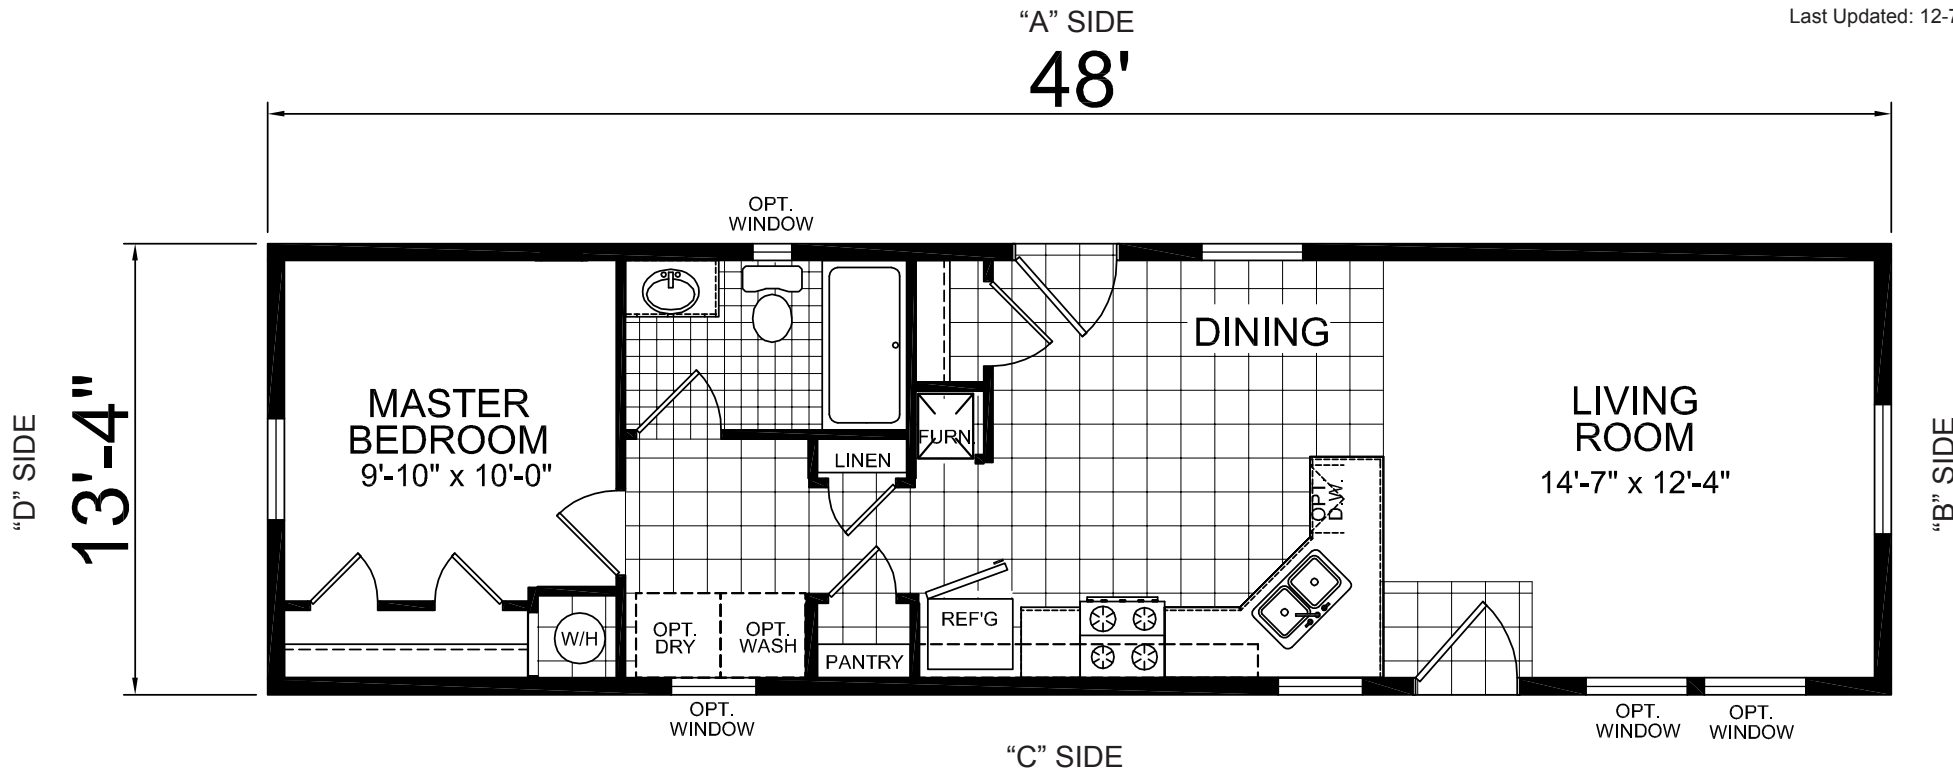

Brookings

Central Great Plains Series

CHAMPION

Factory Expo

"Factory Direct Value" HOME CENTERS

Single Section
1 Bedroom, 1 Bath
Approx. 640 Sq. Ft

Last Updated: 12-7-11

"D" SIDE

13'-4"

"A" SIDE

48'

"B" SIDE

"C" SIDE

For Detailed Directions See Map On Our Website

I authorize Factory Expo Homes to build my house, per this plan.
X _____
Customer Signature/Date

1-800-504-3219 www.ExpoMobileHomes.com 1-800-504-3219 www.ExpoMobileHomes.com