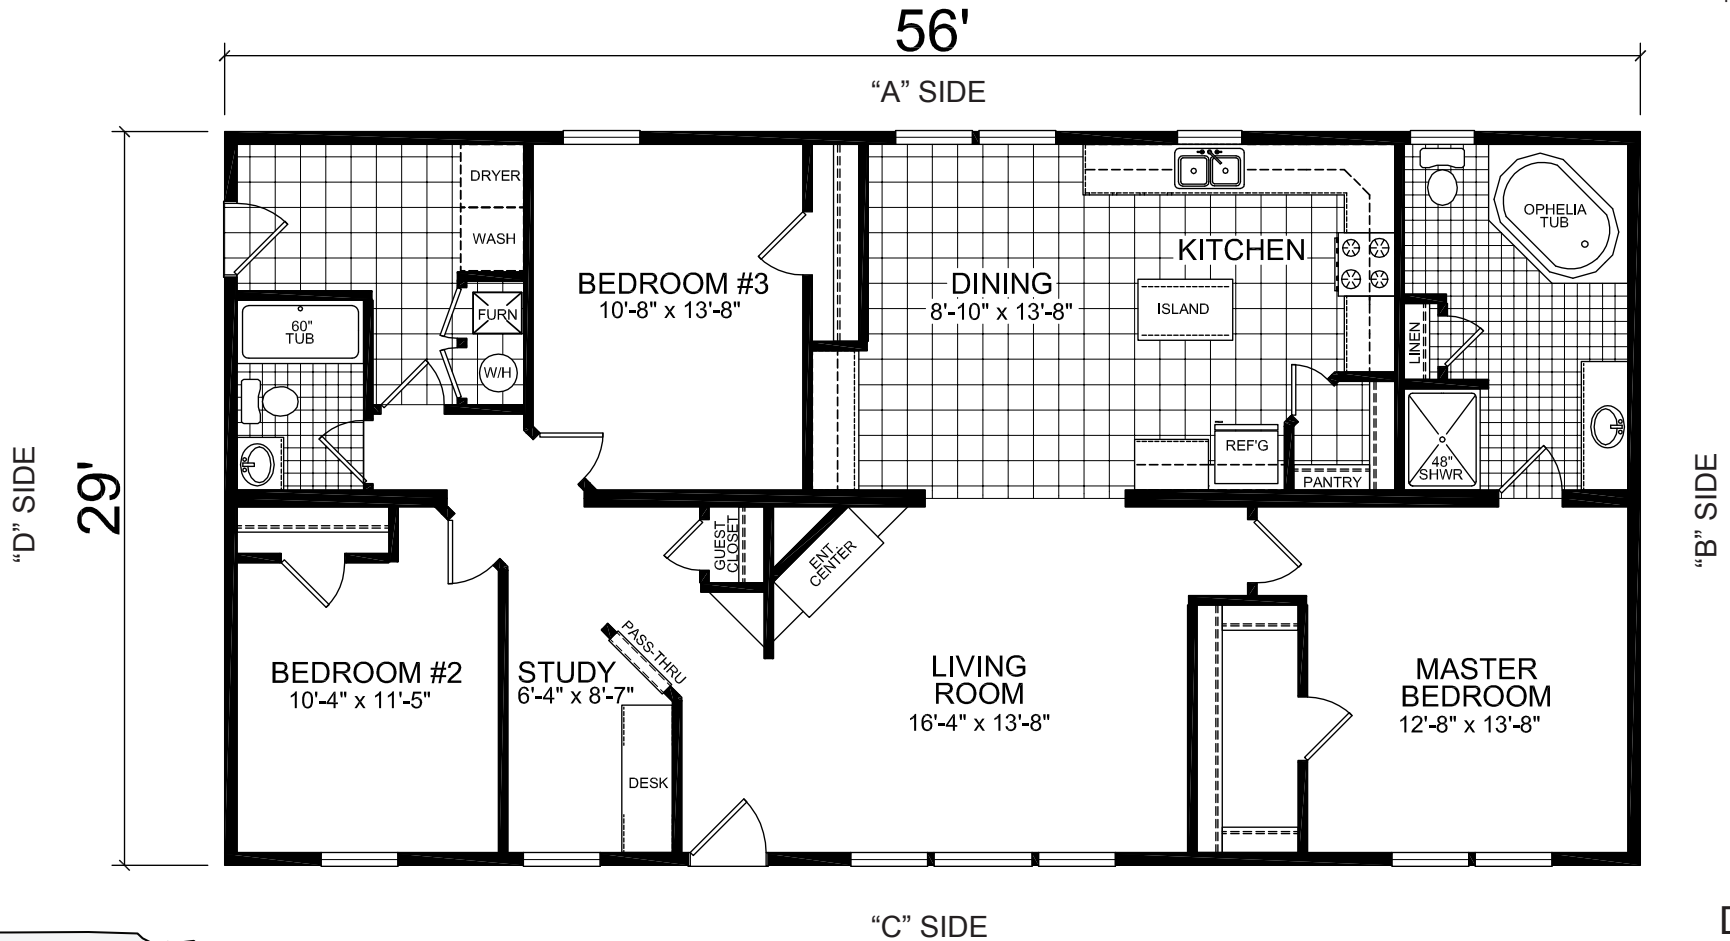

# Burlington

York Ridge Series

CHAMPION

**Factory Expo**  
 "Factory Direct Value" HOME CENTERS

**Multi-Section  
 3 Bedroom, 2 Bath  
 Approx. 1,624 Sq. Ft.**

Last Updated: 6-17-11

3200 Enterprise Ave.  
 York, NE 68467