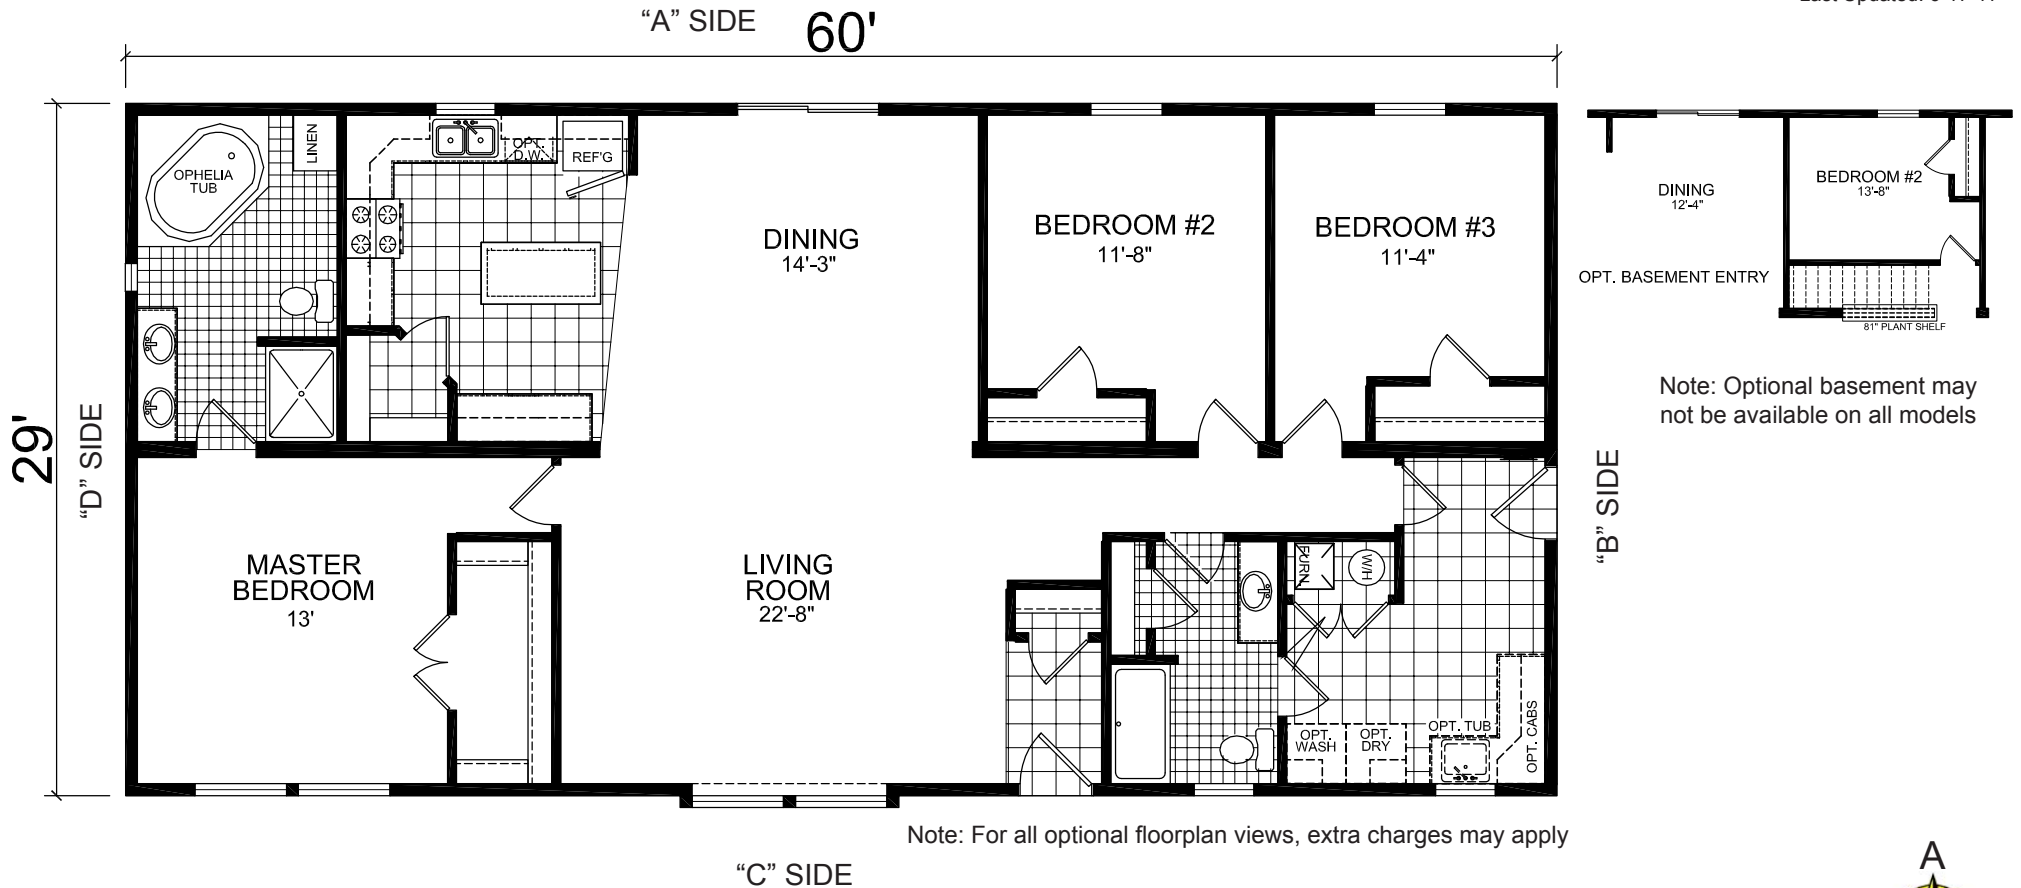

Butler
York Ridge Series
CHAMPION

Factory Expo
"Factory Direct Value" HOME CENTERS

Multi-Section
3 Bedroom, 2 Bath
Approx. 1,740 Sq. Ft.

Last Updated: 6-17-11

3200 Enterprise Ave.
York, NE 68467

For Detailed Directions See Map On Our Website