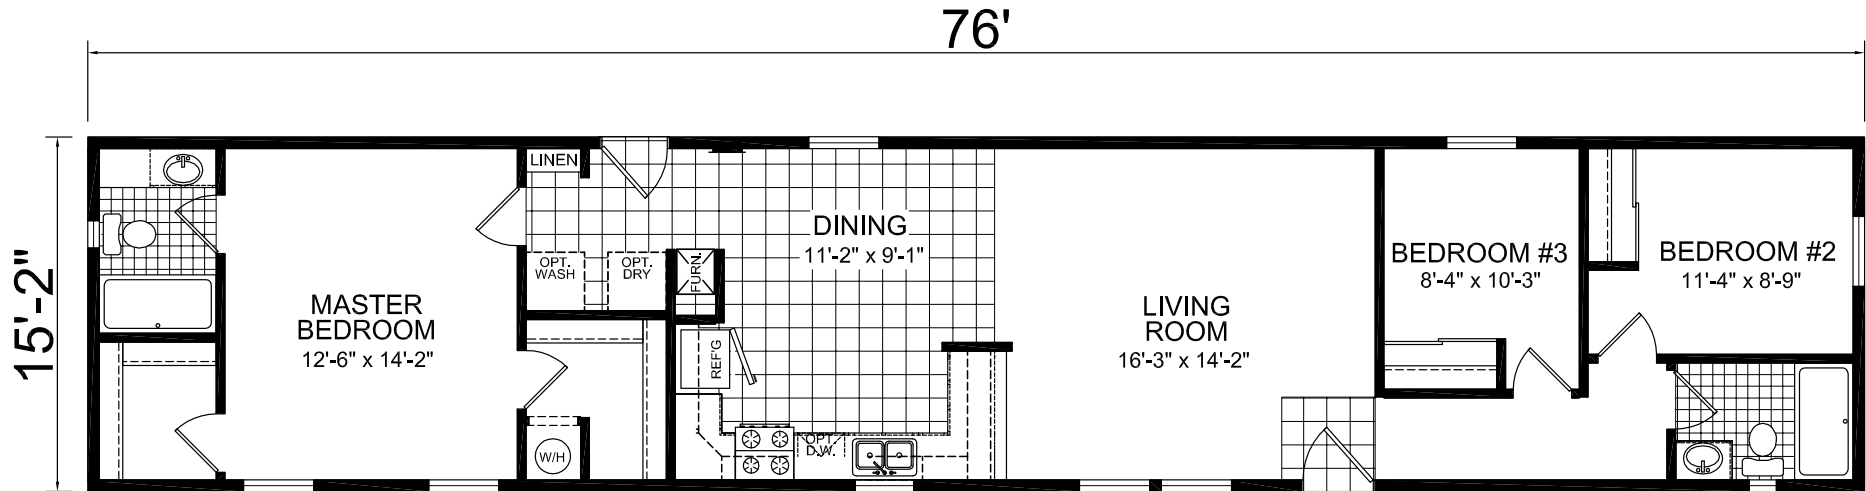

Cambridge

Sommerset Series

Single Section
3 Bedroom, 2 Bath
Approx. 1,153 Sq. Ft.

Last Updated: 10-27-10

Note: For all optional floorplan views, extra charges may apply

For Detailed Directions See Map On Our Website