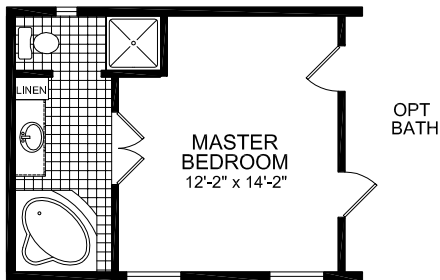

Cambridge

Sommerset Series

Single Section
3 Bedroom, 2 Bath
Approx. 1,153 Sq. Ft.

Last Updated: 10-27-10

Note: For all optional floorplan views, extra charges may apply

For Detailed Directions See Map On Our Website