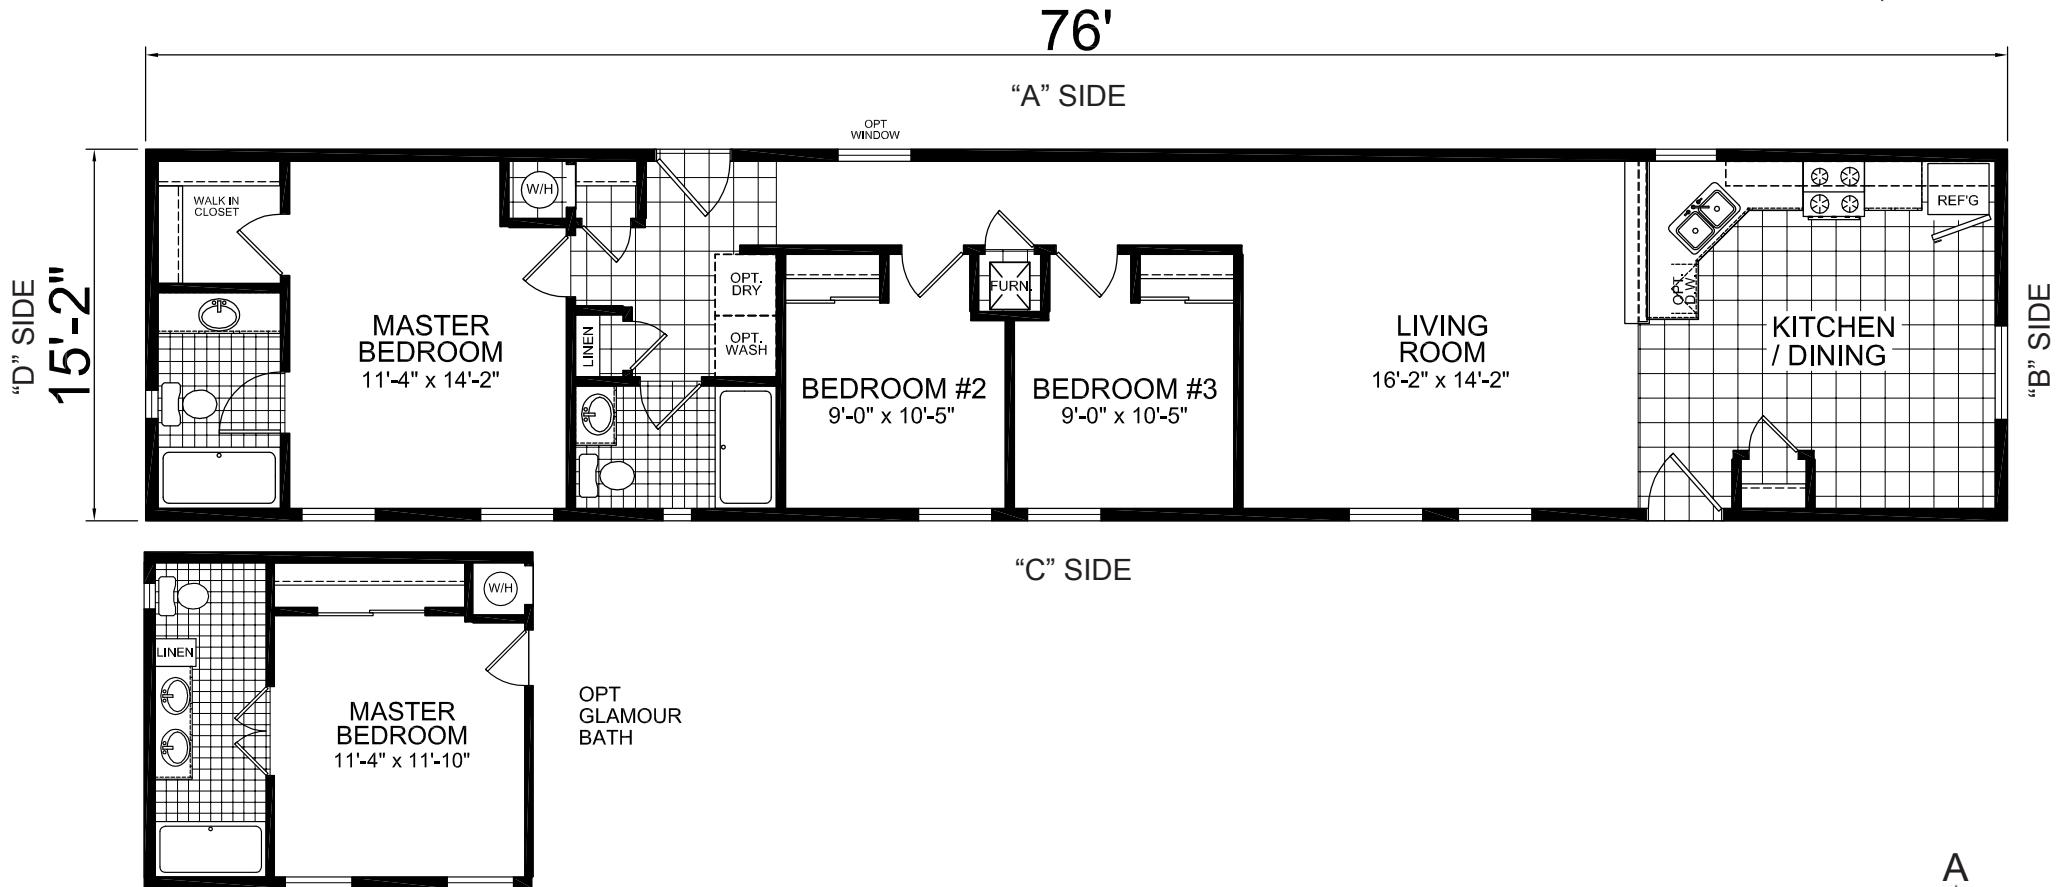

Camden

Premier Series

Redman
Homes of Nebraska

Factory Expo

"Factory Direct Value" HOME CENTERS

Single Section
3 Bedroom, 2 Bath
Approx. 1,153 Sq. Ft.

Last Updated: 6-21-11

115 Titan Roberts Road
Lillington NC 27546