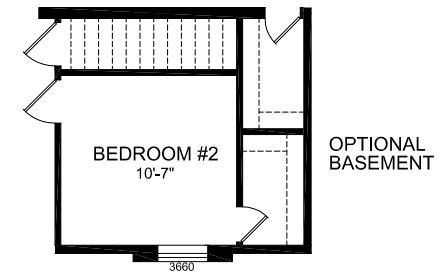

Carlisle

York Ridge Series

CHAMPION

Factory Expo

"Factory Direct Value" HOME CENTERS

Multi-Section
3 Bedroom, 2 Bath
Approx. 1,566 Sq. Ft.

Last Updated: 11-16-11

29' x 54'

"A" SIDE

Note: Optional basement may not be available on all models

Note: For all optional floorplan views, extra charges may apply

"C" SIDE

For Detailed Directions See Map On Our Website

I authorize Factory Expo Homes to build my house, per this plan.