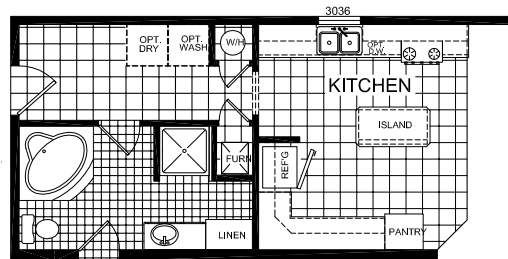

Carlisle

York Ridge Series

CHAMPION

Factory Expo

"Factory Direct Value" HOME CENTERS

Multi-Section
3 Bedroom, 2 Bath
Approx. 1,566 Sq. Ft.

Last Updated: 11-16-11

29' x 54'

"A" SIDE

Note: Optional basement may not be available on all models

Note: For all optional floorplan views, extra charges may apply

"C" SIDE

For Detailed Directions See Map On Our Website

I authorize Factory Expo Homes to build my house, per this plan.