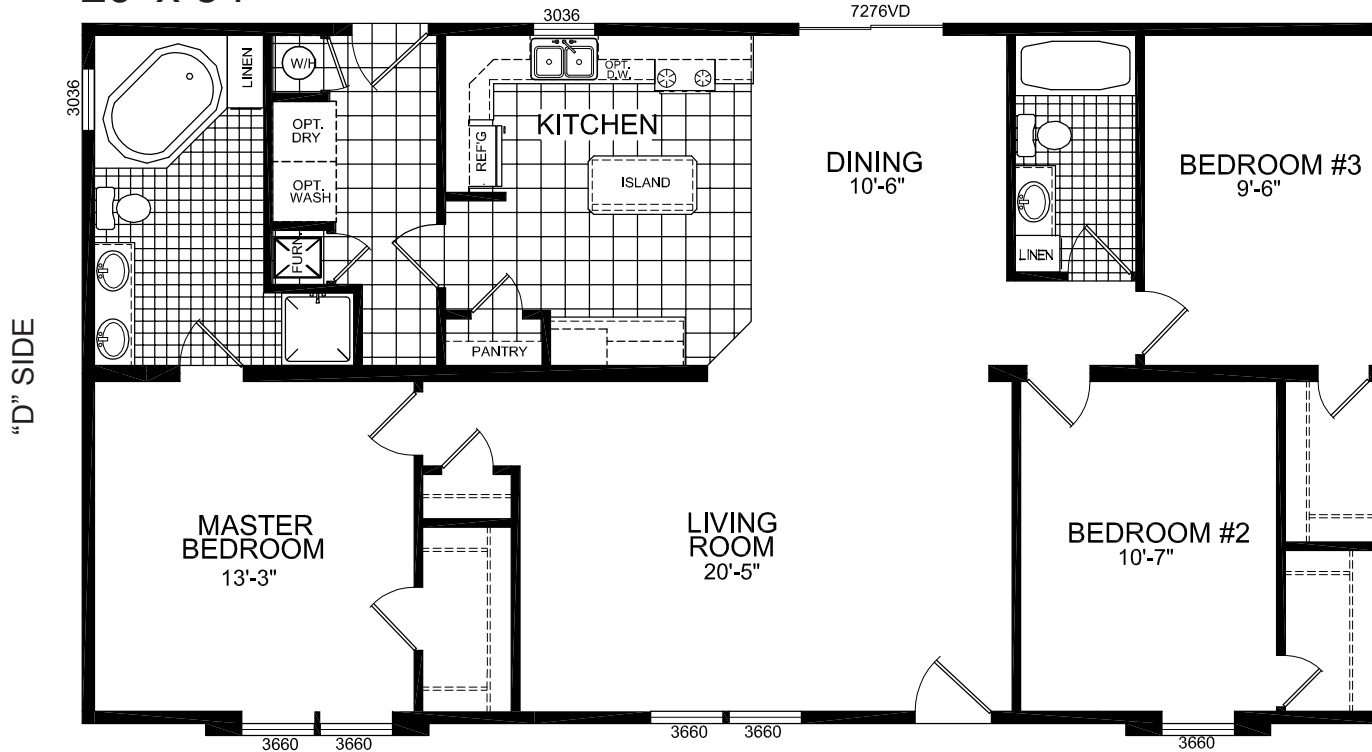

Carlisle

York Ridge Series

CHAMPION

Factory Expo

"Factory Direct Value" HOME CENTERS

Multi-Section
3 Bedroom, 2 Bath
Approx. 1,566 Sq. Ft.

Last Updated: 11-16-11

29' x 54'

"A" SIDE

Note: Optional basement may not be available on all models

Note: For all optional floorplan views, extra charges may apply

"C" SIDE

For Detailed Directions See Map On Our Website

I authorize Factory Expo Homes to build my house, per this plan.