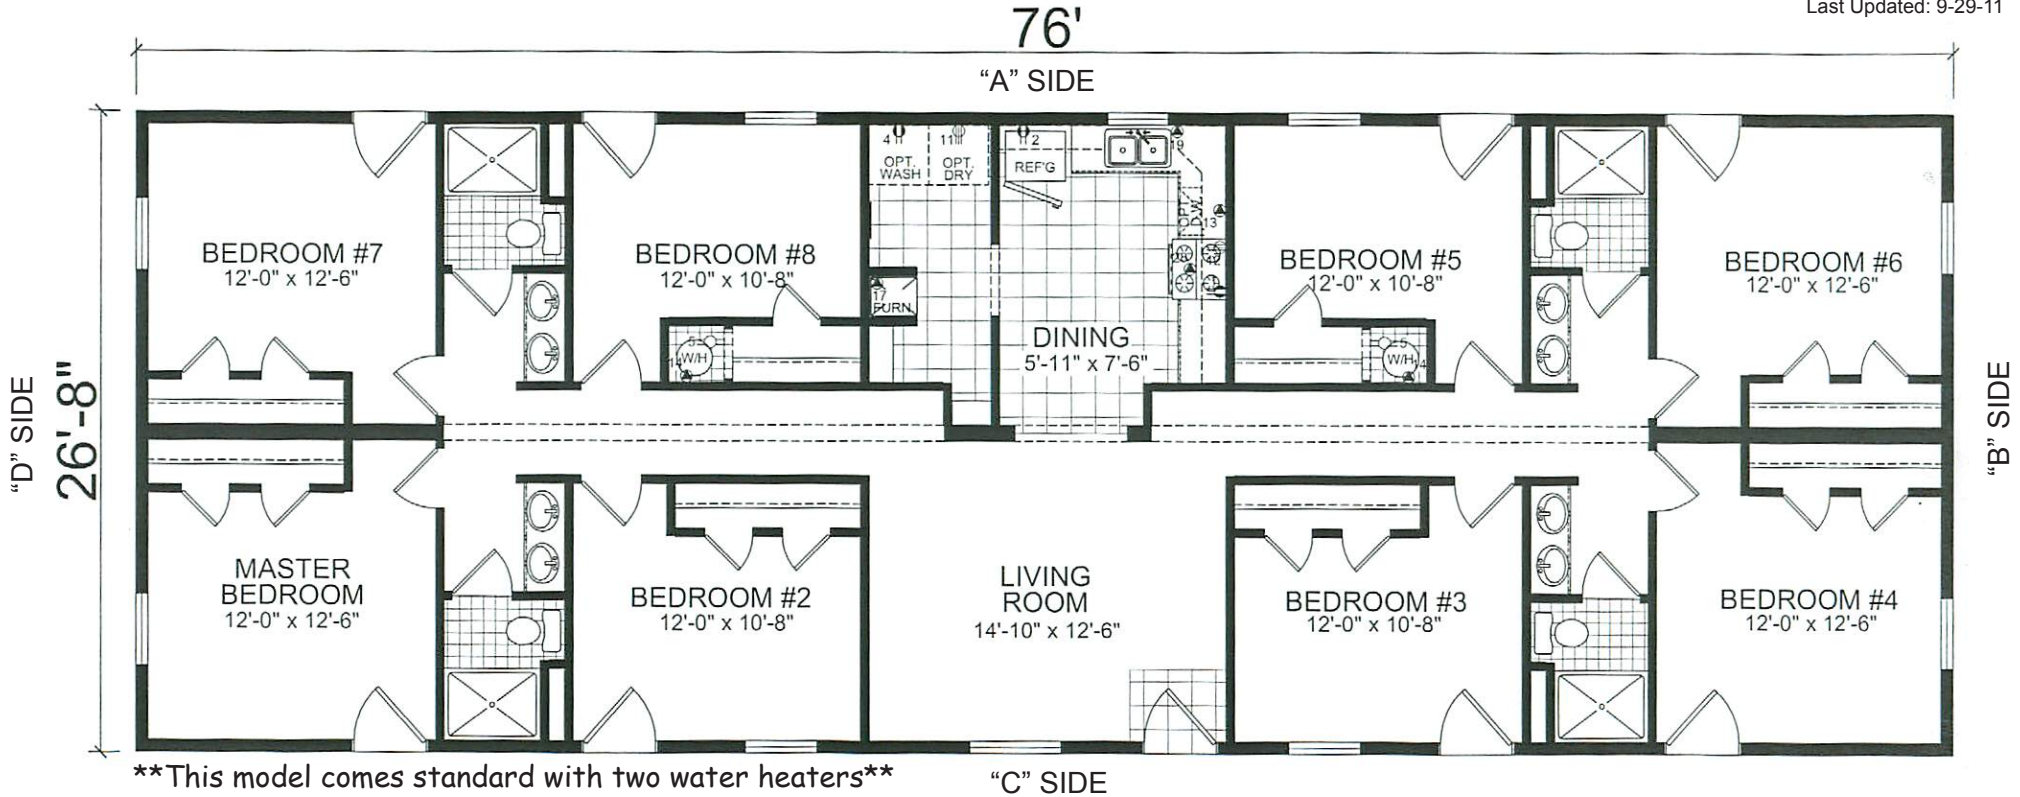

Carrington

Central Great Plains Series

CHAMPION

Factory Expo

"Factory Direct Value" HOME CENTERS

Multi-Section
8 Bedroom, 4 Bath
Approx. 2,027 Sq. Ft

Last Updated: 9-29-11

Forced options for this model are as follows:

- 30x80 Steel Doors in Each Bedroom
- 2x6 Walls with R-19 Insulation
- 3-Way Switches for Bedroom Lights
- 48" Showers in All Bathrooms
- Dual Vanities

For Detailed Directions See Map On Our Website

I authorize Factory Expo Homes to build my house, per this plan.