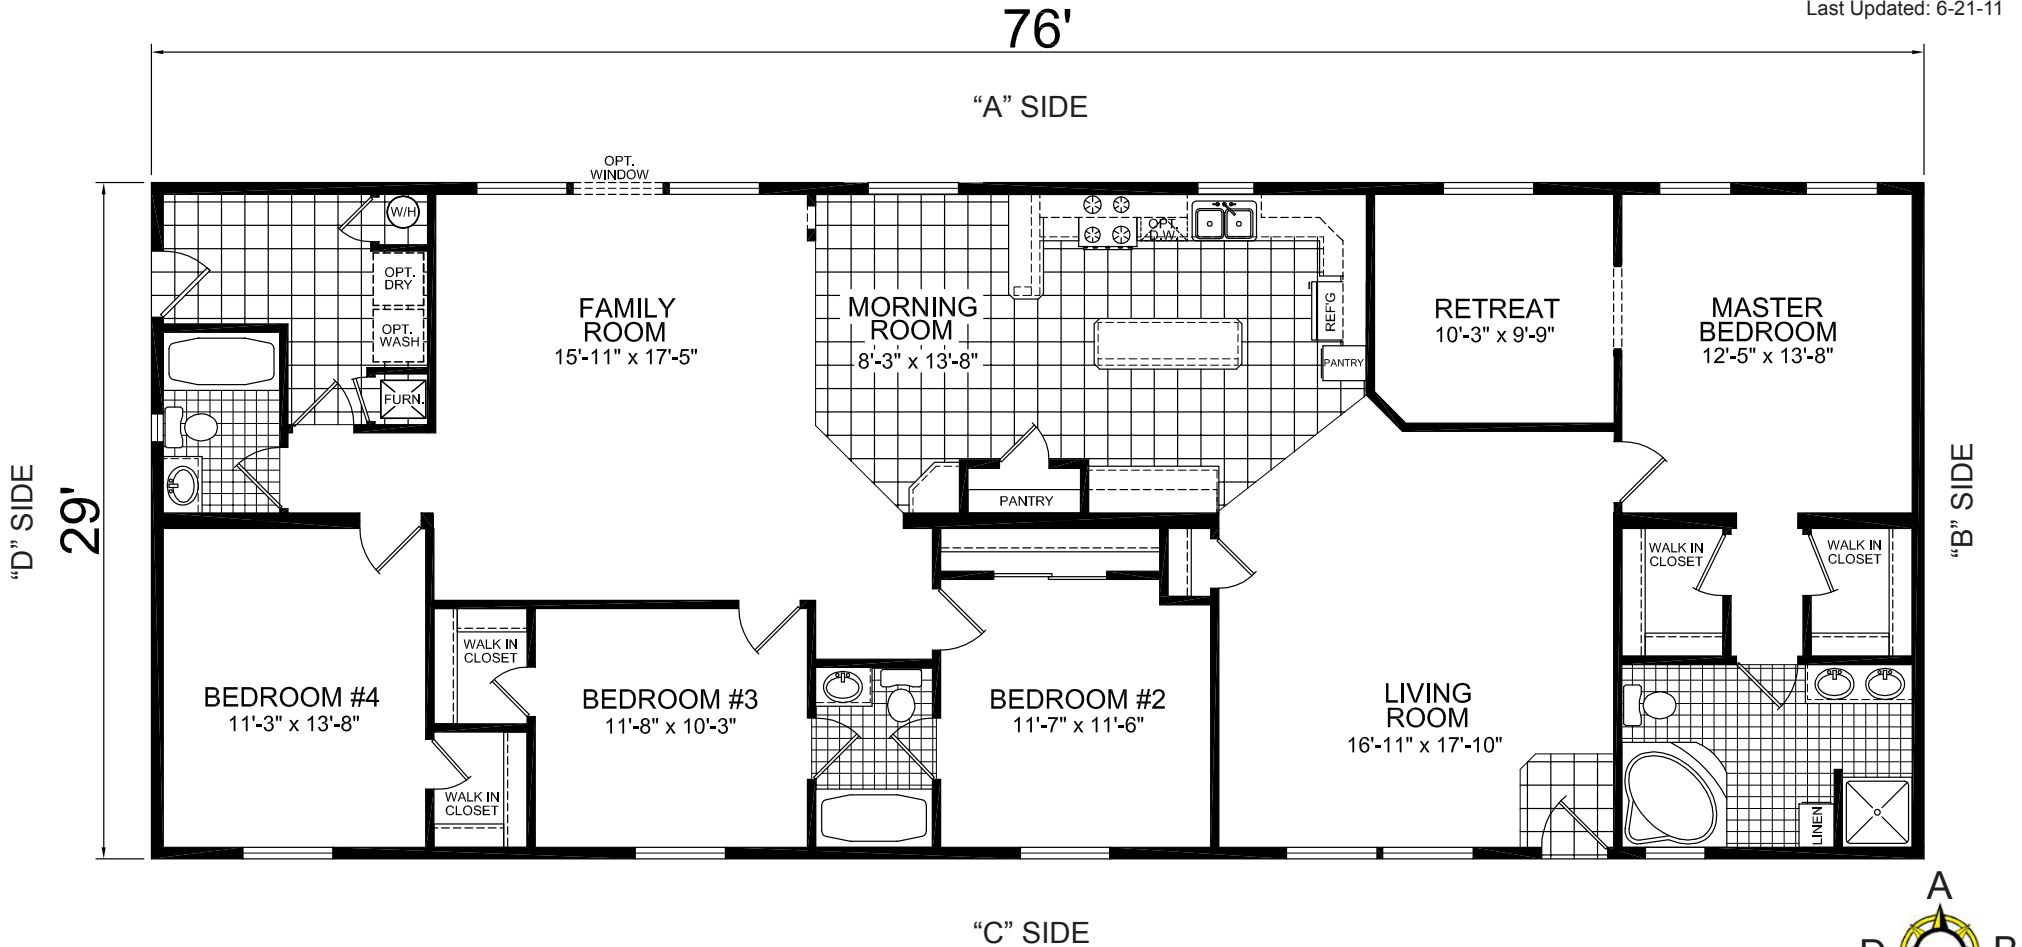

# Factory Expo

"Factory Direct Value" HOME CENTERS

**Multi-Section  
4 Bedroom, 3 Bath  
Approx. 2,204 Sq. Ft.**

Last Updated: 6-21-11

115 Titan Roberts Road  
Lillington NC 27546

For Detailed Directions See Map On Our Website