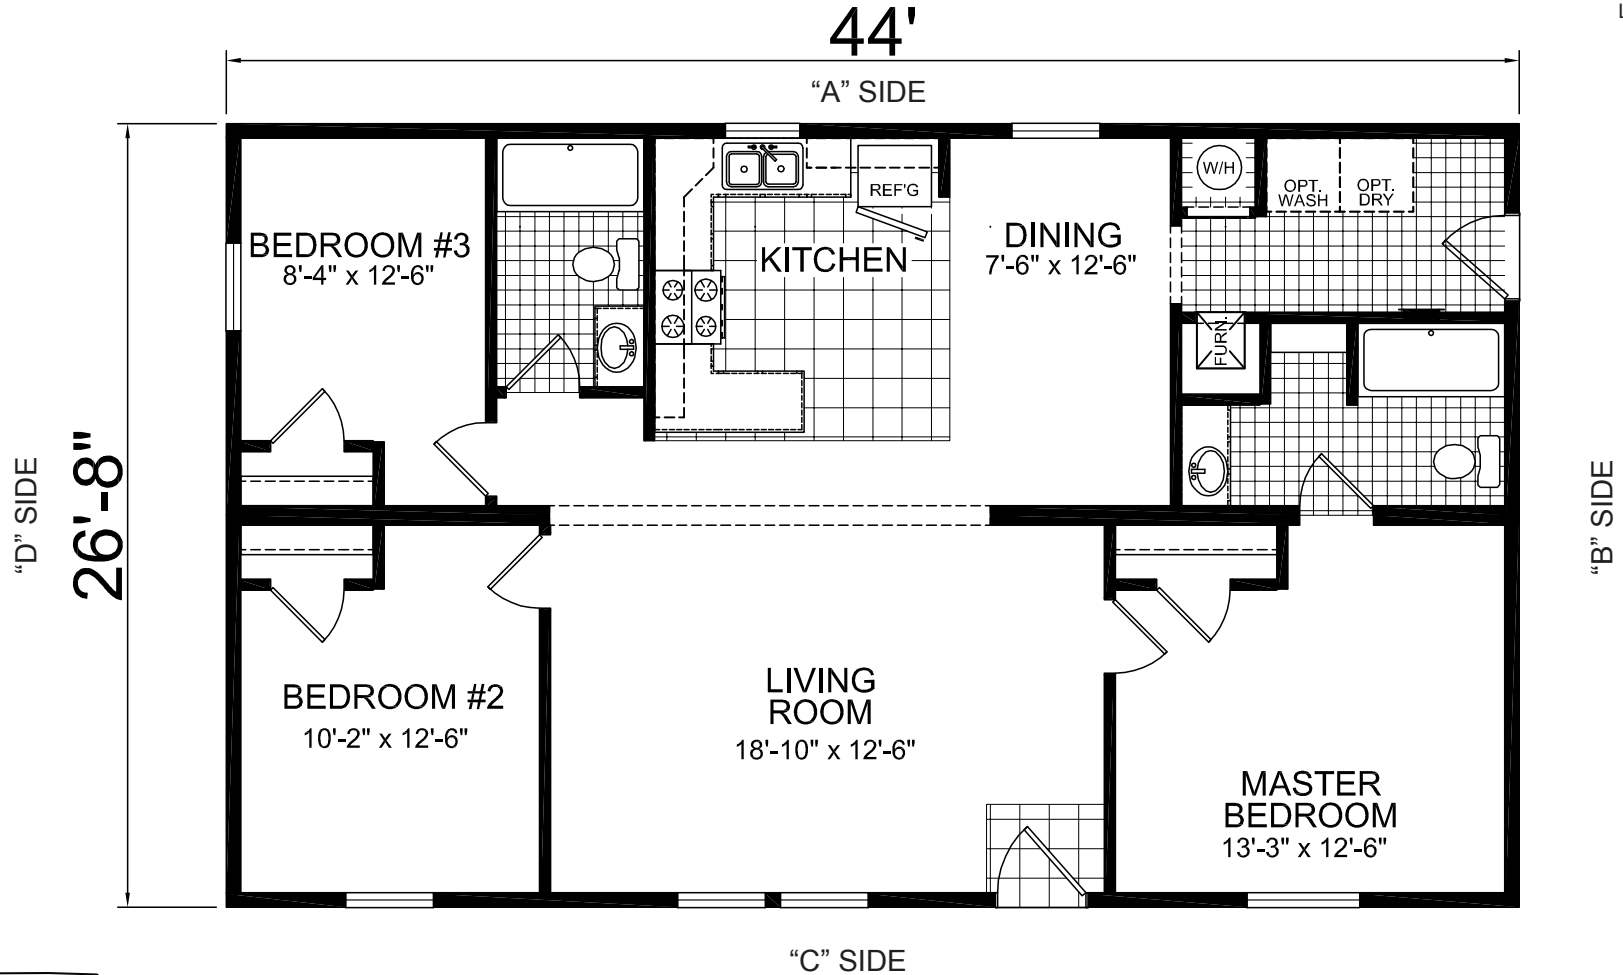

Cedar Falls

Central Great Plains Series

CHAMPION

Multi-Section
3 Bedroom, 2 Bath
Approx. 1,174 Sq. Ft

Last Updated: 12-7-11

For Detailed Directions See Map On Our Website

I authorize Factory Expo Homes to build my house, per this plan.