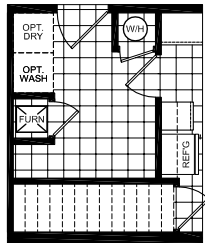

Chamberlain

Presidential Series

CHAMPION

Factory Expo

"Factory Direct Value" HOME CENTERS

Multi-Section
3 Bedroom, 2 Bath
Approx. 1,914 Sq. Ft.

Last Updated: 6-13-11

Note: Basement entries may not be available on all models

OPT BASEMENT ENTRY

Note: For all optional floorplan views, extra charges may apply

OPT ULTIMATE KITCHEN

3200 Enterprise Ave.
York, NE 68467

For Detailed Directions See Map On Our Website

I authorize Factory Expo Homes to build my house, per this plan.
X _____
Customer Signature/Date