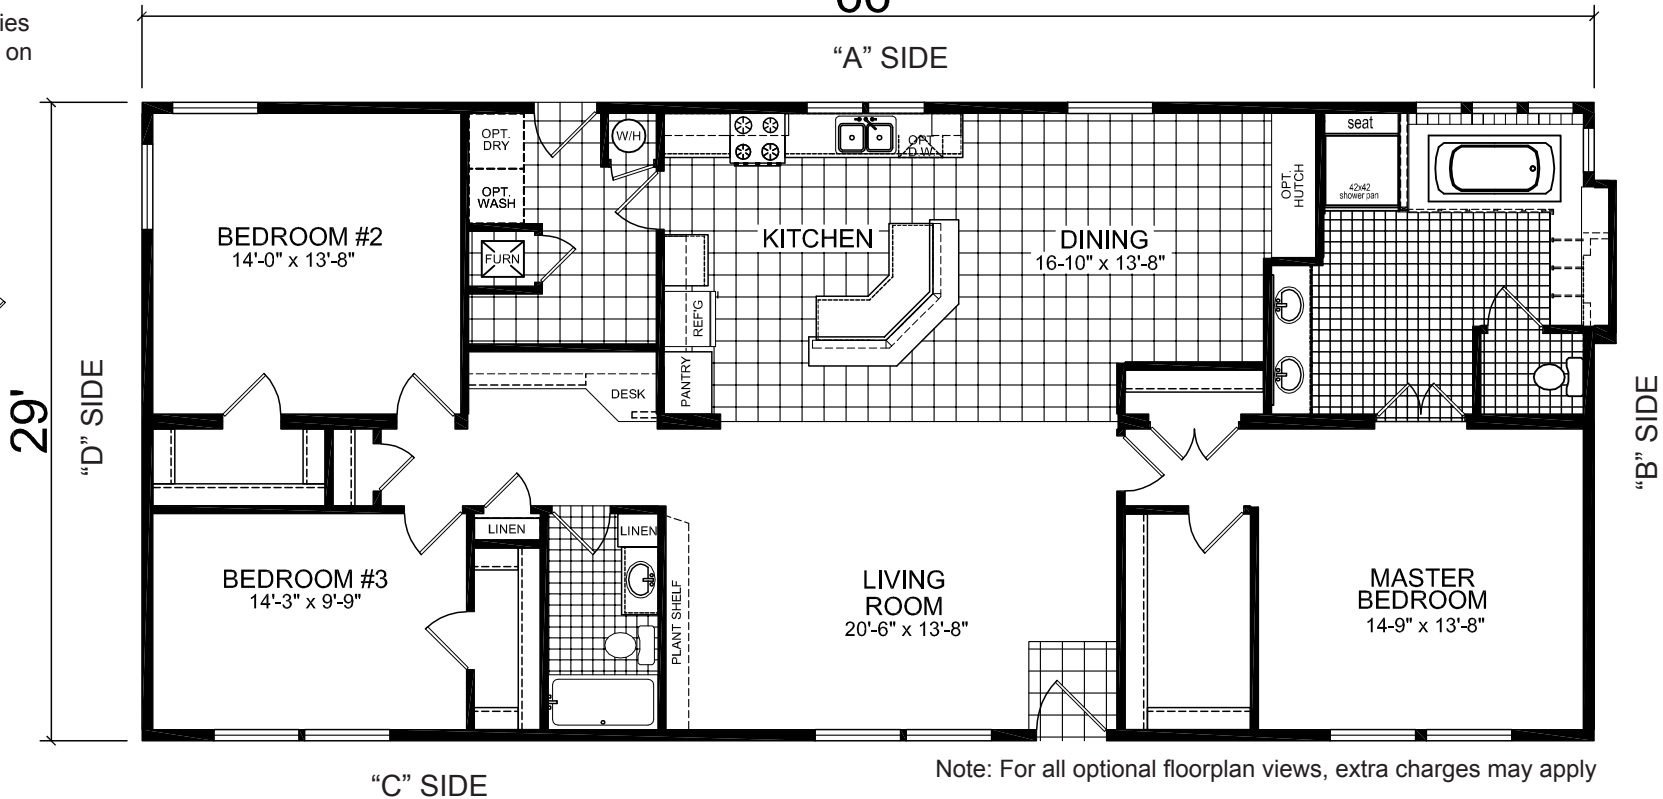

Chamberlain

Presidential Series

CHAMPION

Factory Expo

"Factory Direct Value" HOME CENTERS

Multi-Section
3 Bedroom, 2 Bath
Approx. 1,914 Sq. Ft.

Last Updated: 6-13-11

Note: Basement entries may not be available on all models

OPT BASEMENT ENTRY

Note: For all optional floorplan views, extra charges may apply

OPT ULTIMATE KITCHEN

3200 Enterprise Ave.
York, NE 68467

For Detailed Directions See Map On Our Website

I authorize Factory Expo Homes to build my house, per this plan.
X _____
Customer Signature/Date