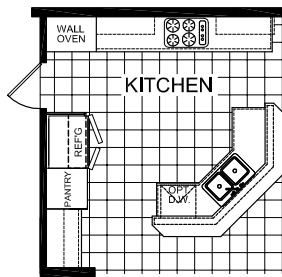

Chamberlain

Presidential Series

CHAMPION

Factory Expo

"Factory Direct Value" HOME CENTERS

Multi-Section
3 Bedroom, 2 Bath
Approx. 1,914 Sq. Ft.

Last Updated: 6-13-11

Note: Basement entries may not be available on all models

OPT BASEMENT ENTRY

Note: For all optional floorplan views, extra charges may apply

OPT ULTIMATE KITCHEN

3200 Enterprise Ave.
York, NE 68467

For Detailed Directions See Map On Our Website

I authorize Factory Expo Homes to build my house, per this plan.
X _____
Customer Signature/Date