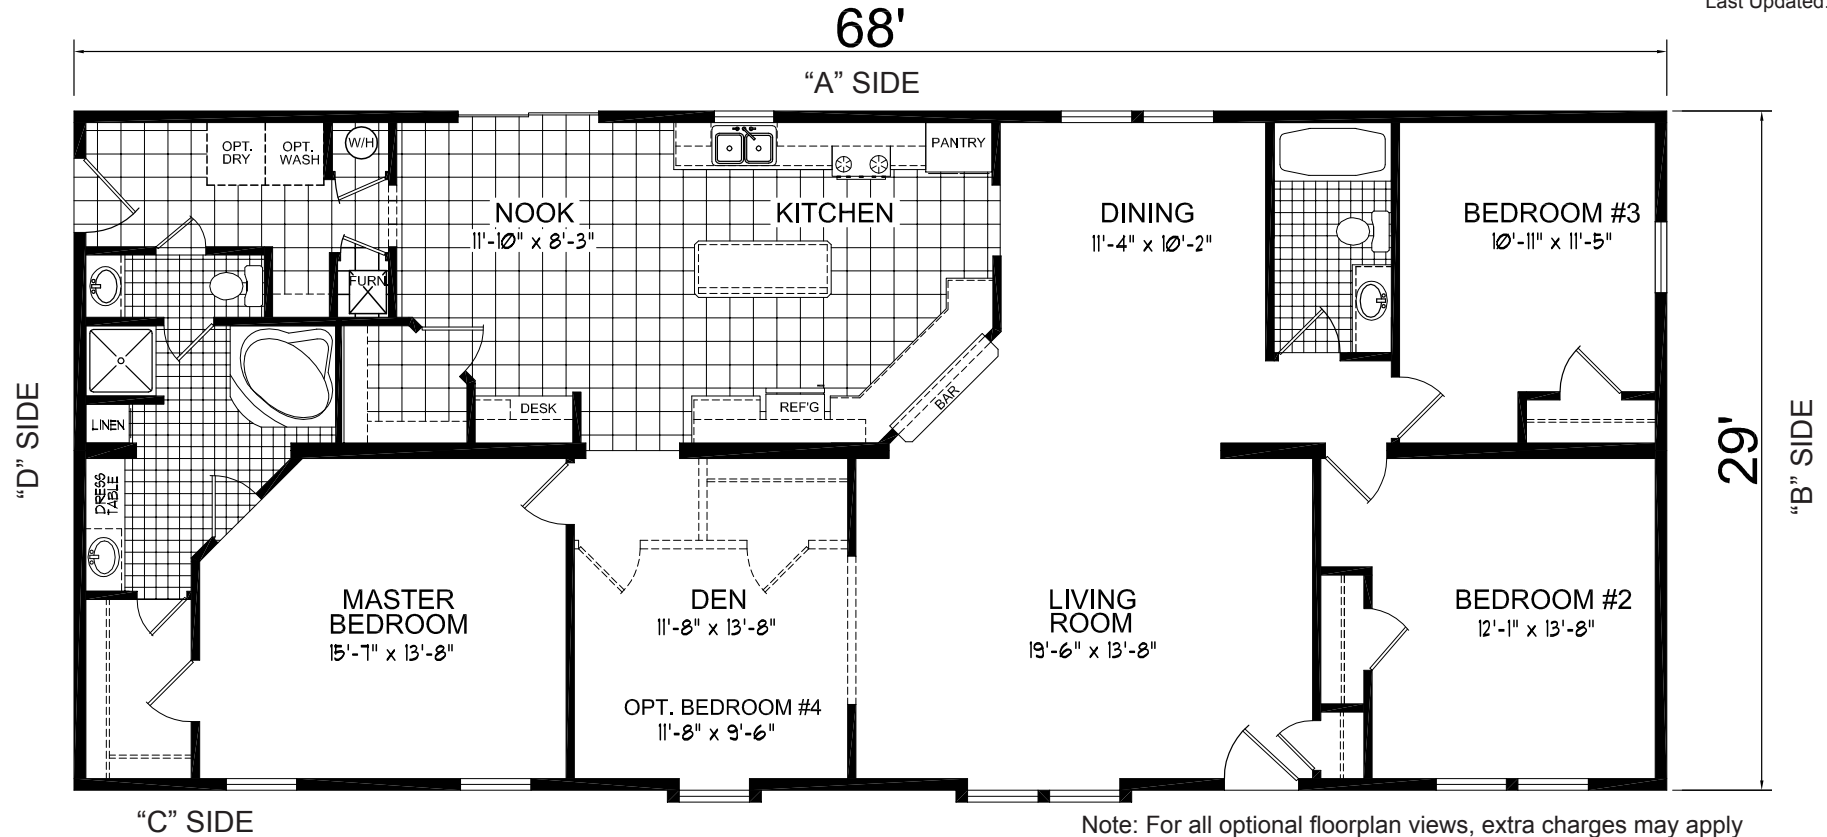

**Collins**  
York Ridge Series  
CHAMPION

**Factory Expo**  
"Factory Direct Value" HOME CENTERS

**Multi-Section**  
**3 Bedroom, Den, 2 Bath**  
**Approx. 1,972 Sq. Ft.**

Last Updated: 11-17-11

Note: For all optional floorplan views, extra charges may apply