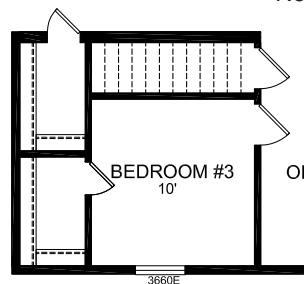

Note: Optional basement may not be available on all models

OPT. BASEMENT ENTRY

I authorize Factory Expo Homes to build my house, per this plan.

X _____
Customer Signature/Date

1-800-504-3219   **www.ExpoMobileHomes.com**   **1-800-504-3219**   **www.ExpoMobileHomes.com**

Important: Due to our policy of continuing improvement, all information in our brochures may vary from actual home. The right is reserved to make changes at any time, without notice or obligation, in colors, materials, specifications, processes, and models. All dimensions and square footage calculations are nominal and approximate figures. Please check with your sales person for specific and current information.