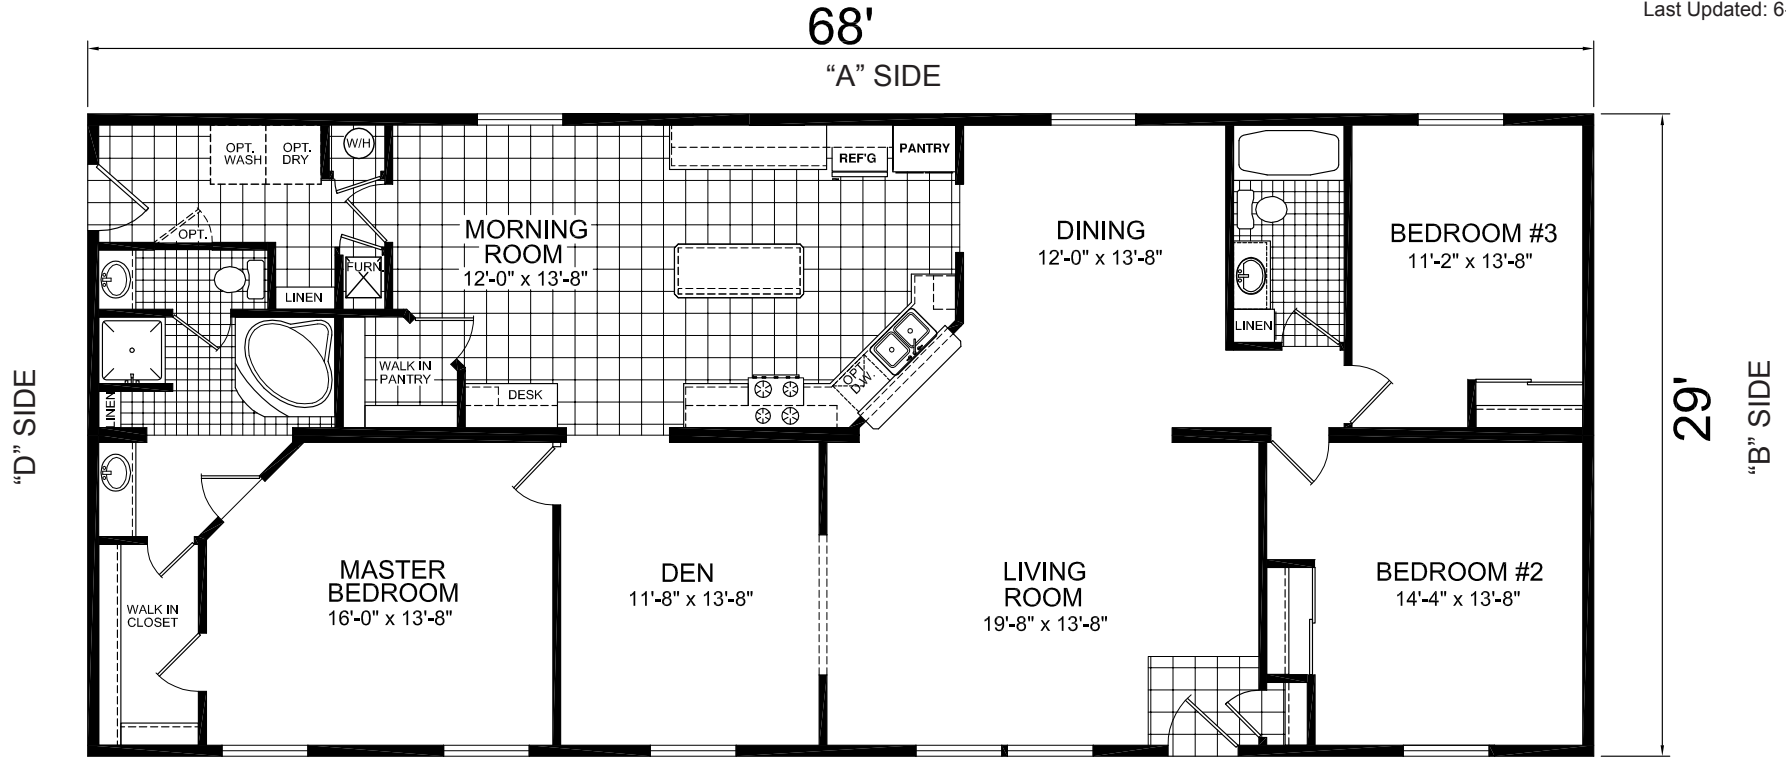

# Factory Expo

"Factory Direct Value" HOME CENTERS

Multi-Section  
3 Bedroom, 2 Bath  
Approx. 1,972 Sq. Ft.

Last Updated: 6-21-11

Note: For all optional floorplan views, extra charges may apply

OPT. BEDROOM