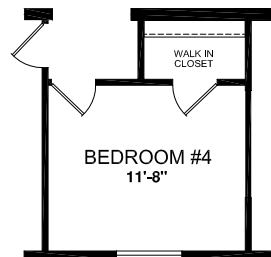

# Factory Expo

"Factory Direct Value" HOME CENTERS

Multi-Section  
3 Bedroom, 2 Bath  
Approx. 1,972 Sq. Ft.

Last Updated: 6-21-11

Note: For all optional floorplan views, extra charges may apply

OPT. BEDROOM