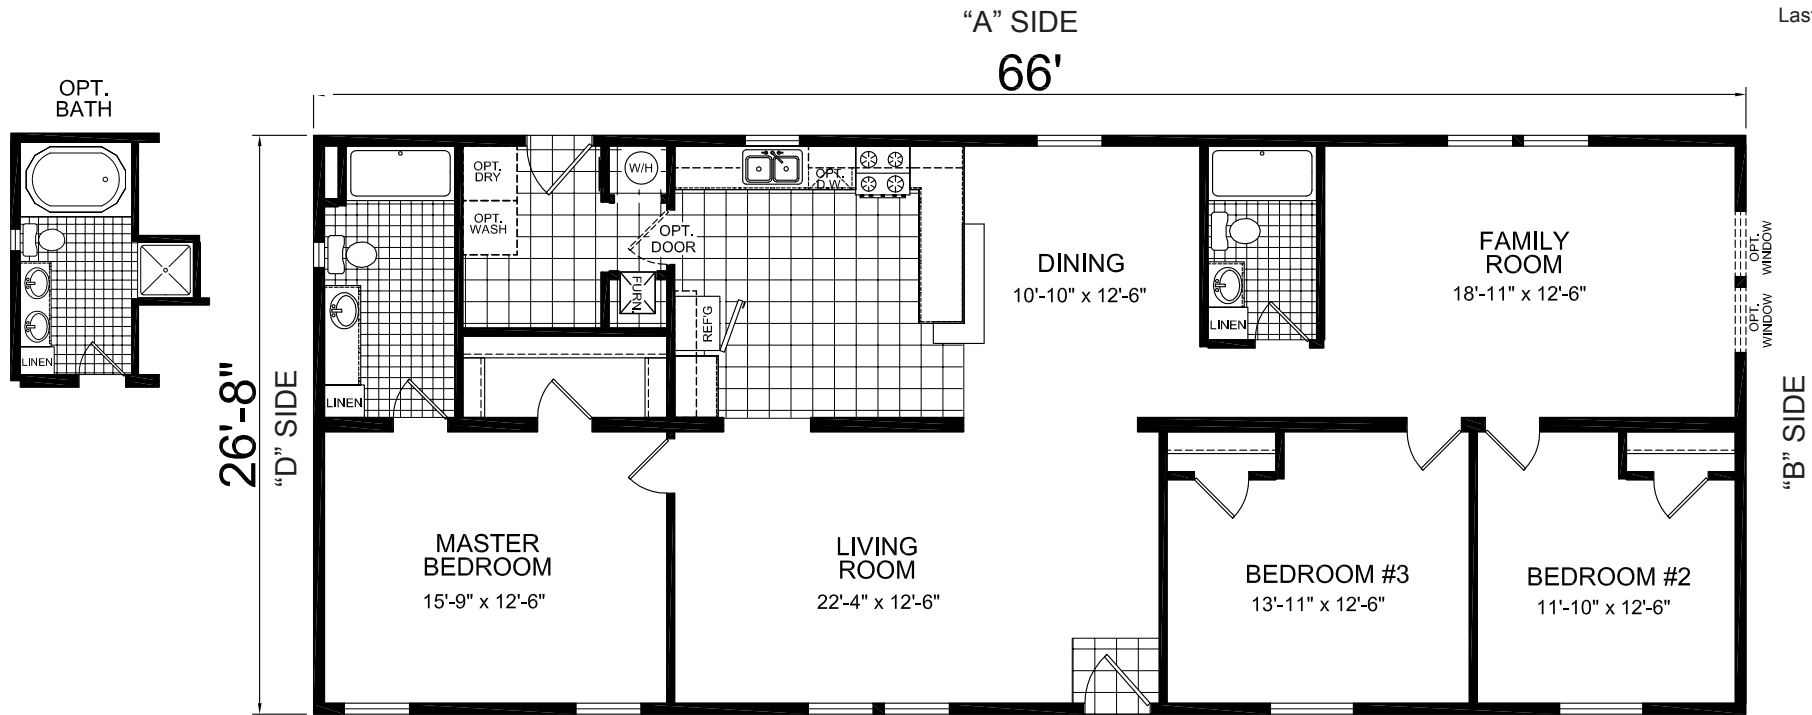

Dorchester

Lifestyle Series

CHAMPION

Factory Expo
 "Factory Direct Value" HOME CENTERS

Multi-Section
3 Bedroom, 2 Bath
Approx. 1,760 Sq. Ft.

Last Updated: 7-8-11

Note: For all optional floorplan views, extra charges may apply