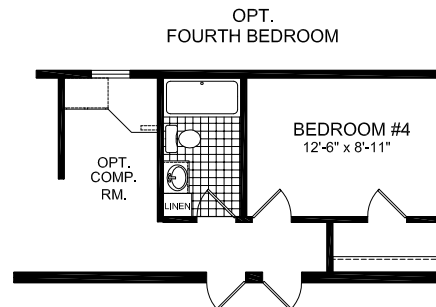

Dorchester

Lifestyle Series

CHAMPION

Factory Expo
 "Factory Direct Value" HOME CENTERS

Multi-Section
3 Bedroom, 2 Bath
Approx. 1,760 Sq. Ft.

Last Updated: 7-8-11

Note: For all optional floorplan views, extra charges may apply