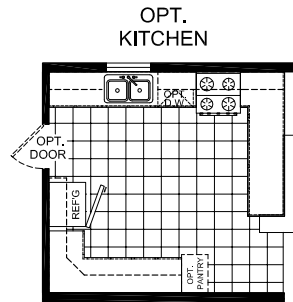

Dorchester

Lifestyle Series

CHAMPION

Factory Expo
 "Factory Direct Value" HOME CENTERS

Multi-Section
3 Bedroom, 2 Bath
Approx. 1,760 Sq. Ft.

Last Updated: 7-8-11

Note: For all optional floorplan views, extra charges may apply