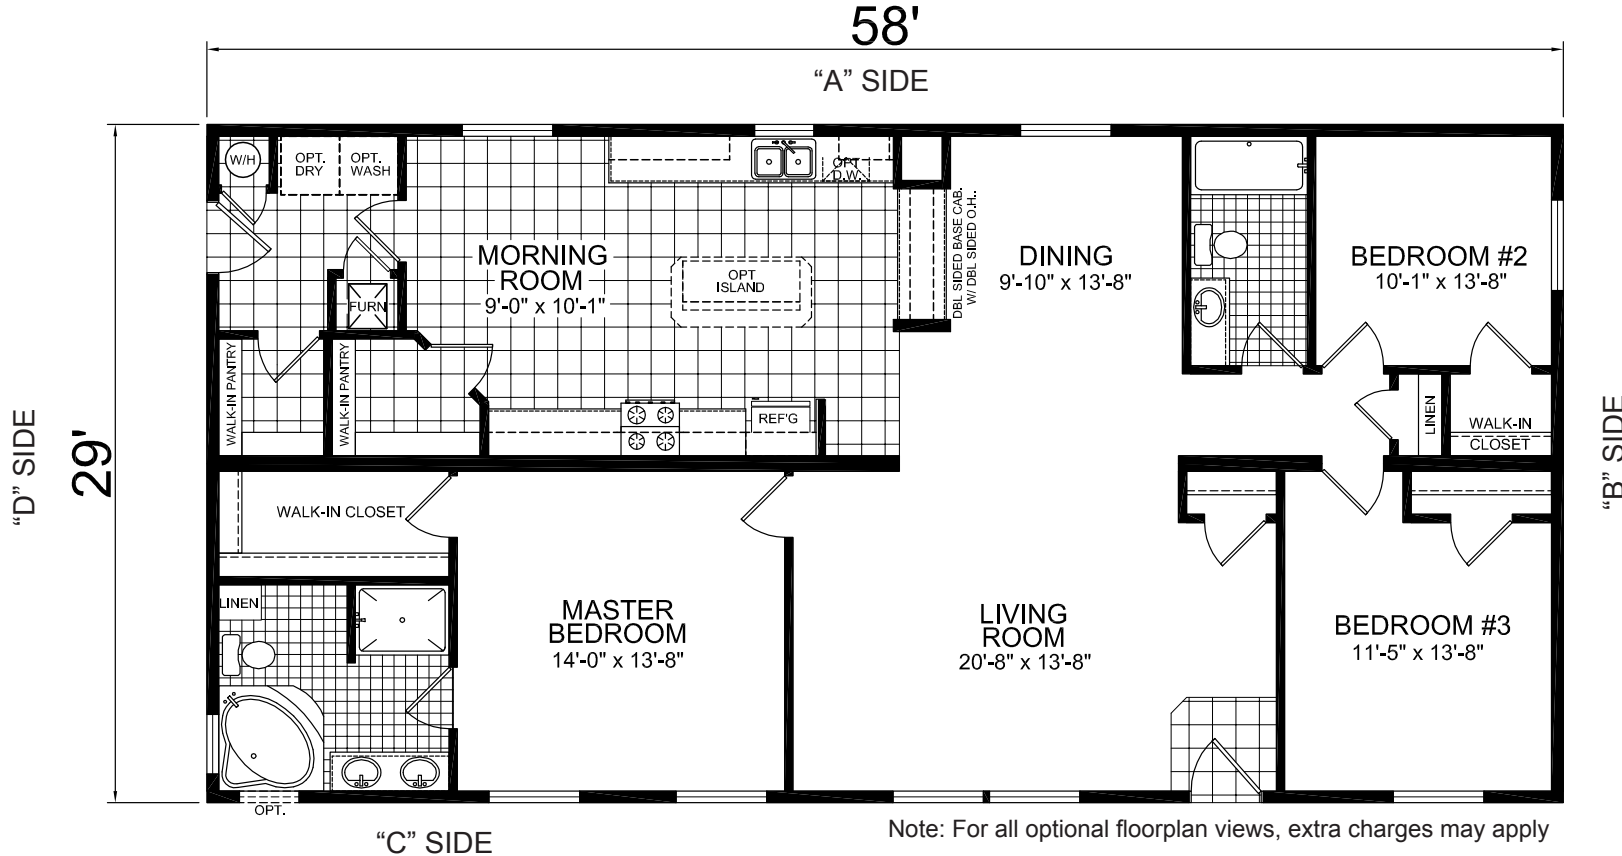

Ellsworth

Premier Series

Factory Expo

"Factory Direct Value" HOME CENTERS

Multi-Section
3 Bedroom, 2 Bath
Approx. 1,682 Sq. Ft.

Last Updated: 6-21-11

Note: For all optional floorplan views, extra charges may apply