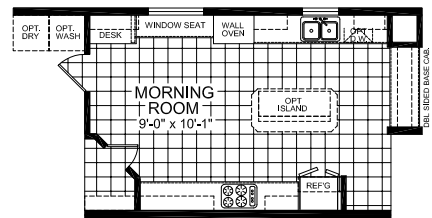

Ellsworth

Premier Series

Factory Expo

"Factory Direct Value" HOME CENTERS

Multi-Section
3 Bedroom, 2 Bath
Approx. 1,682 Sq. Ft.

Last Updated: 6-21-11

Note: For all optional floorplan views, extra charges may apply