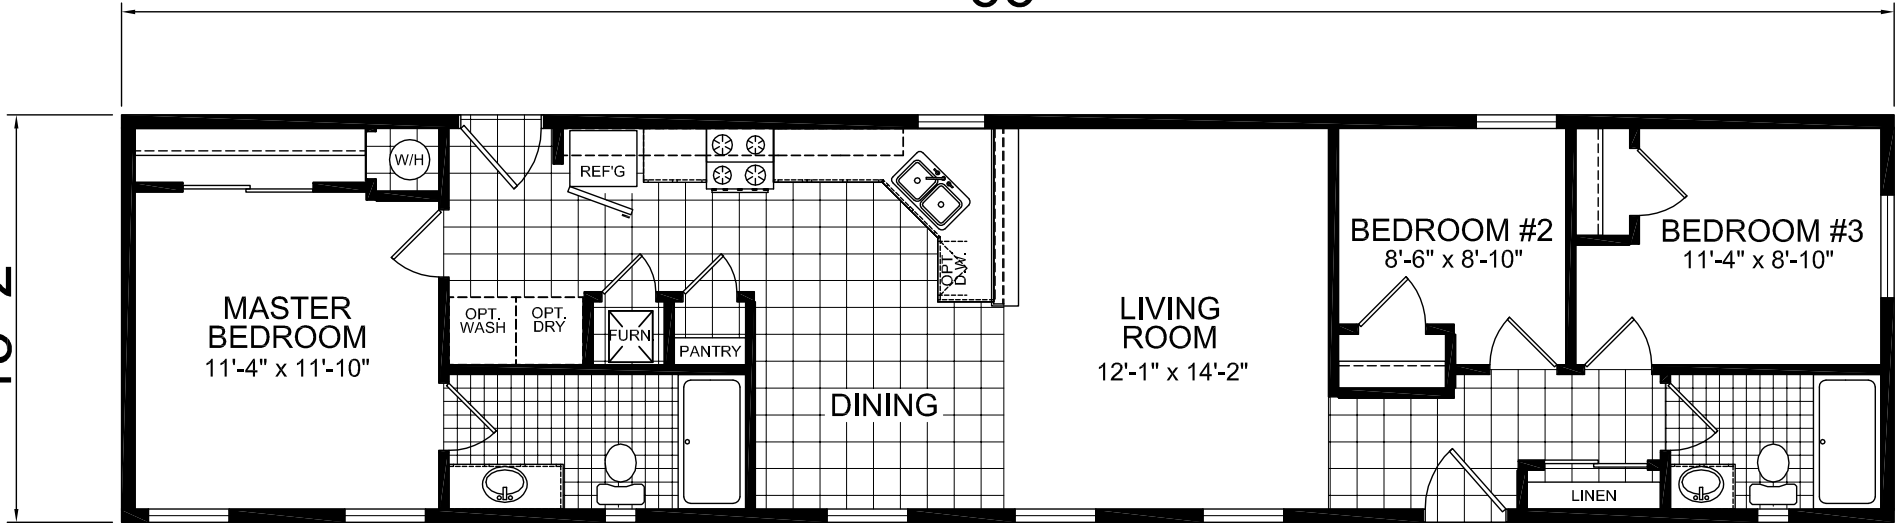

Emery

Premier Series

Redman
Homes of Nebraska

Factory Expo

"Factory Direct Value" HOME CENTERS

Single Section 3 Bedroom, 2 Bath Approx. 1,001 Sq. Ft.

Last Updated: 6-21-11

"A" SIDE

66'

"D" SIDE

15'-2"

"C" SIDE

"B" SIDE

115 Titan Roberts Road
Lillington NC 27546

For Detailed Directions See Map On Our Website

I authorize Factory Expo Homes to build my house, per this plan.