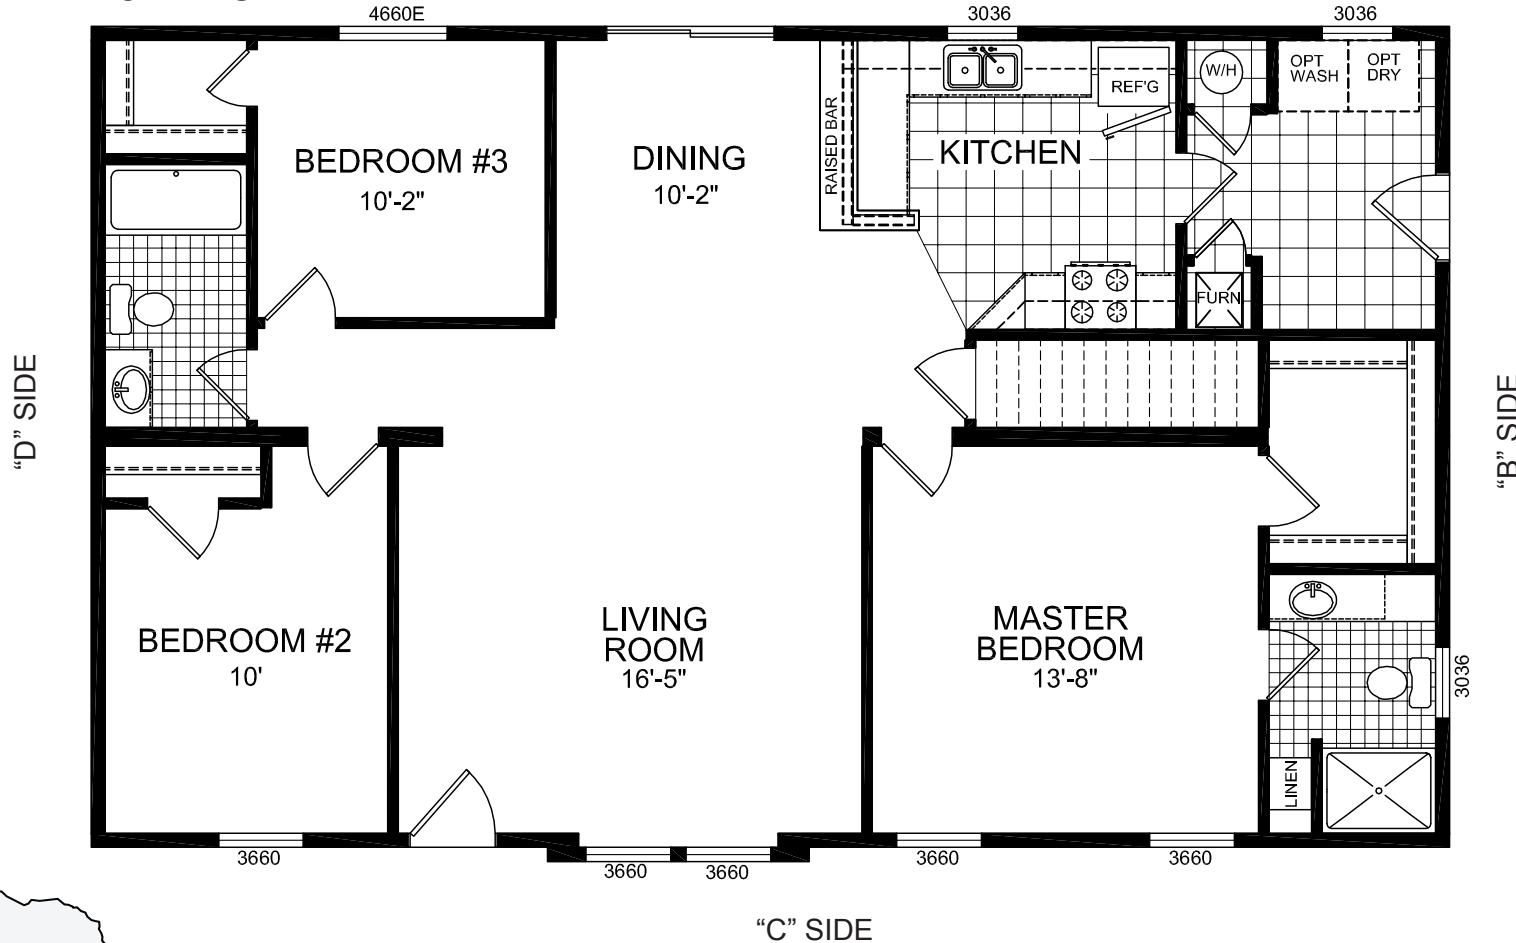

Fairfield

York Ridge Series

CHAMPION

Factory Expo

"Factory Direct Value" HOME CENTERS

Multi-Section
3 Bedroom, 2 Bath
Approx. 1,392 Sq. Ft.

Last Updated: 11-16-11

29' x 48'

"A" SIDE

3200 Enterprise Ave.
York, NE 68467

For Detailed Directions See Map On Our Website

I authorize Factory Expo Homes to build my house, per this plan.
X _____
Customer Signature/Date

1-800-504-3219

www.ExpoMobileHomes.com

1-800-504-3219

www.ExpoMobileHomes.com

Important: Due to our policy of continuing improvement, all information in our brochures may vary from actual home. The right is reserved to make changes at any time, without notice or obligation, in colors, materials, specifications, processes, and models. All dimensions and square footage calculations are nominal and approximate figures. Please check with your sales person for specific and current information.