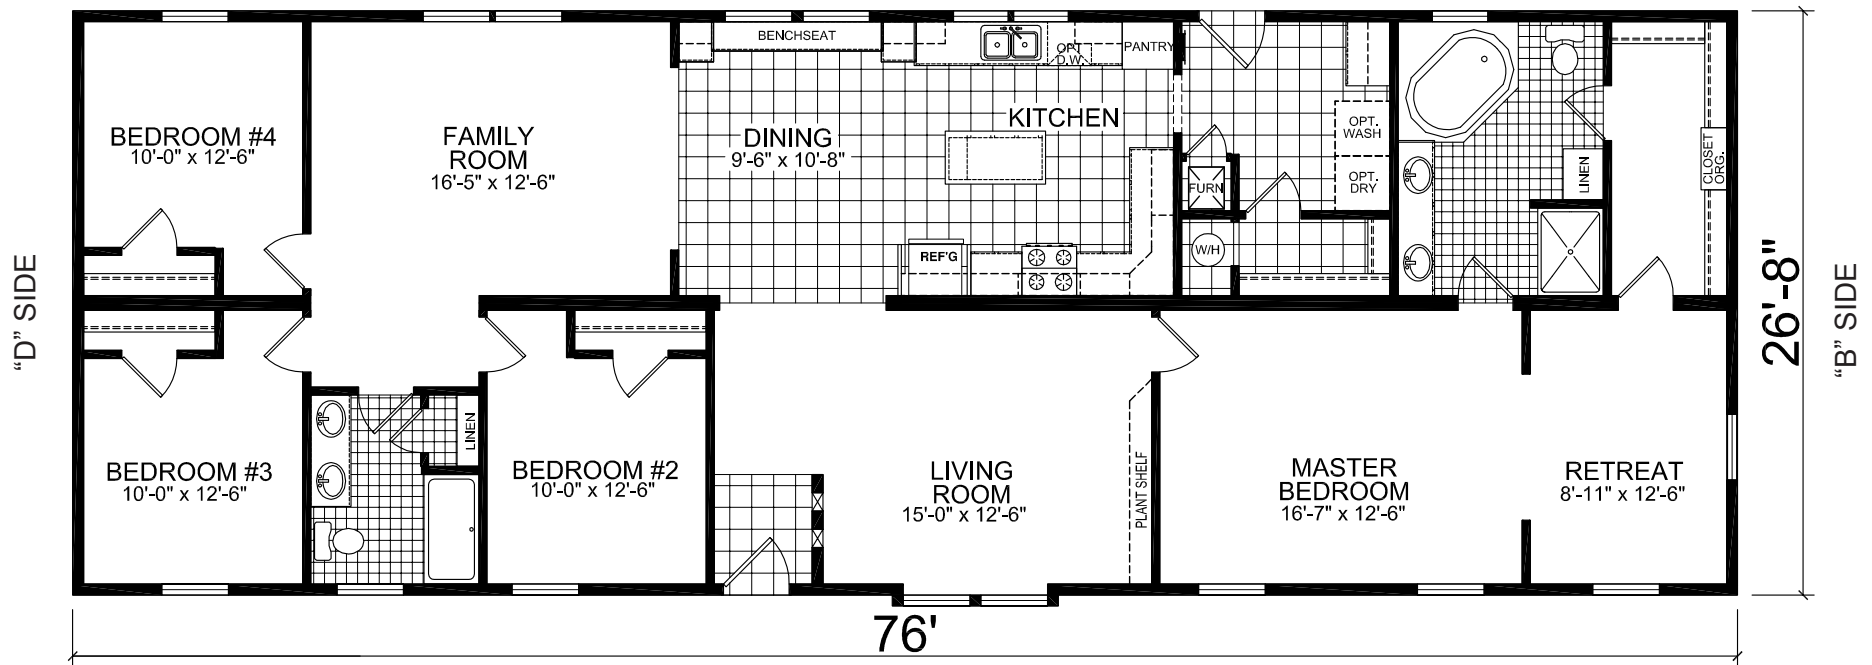

Fargo

Presidential Series

CHAMPION

Factory Expo

"Factory Direct Value" HOME CENTERS

Multi-Section 4 Bedroom, 3 Bath Approx. 2,027 Sq. Ft.

Last Updated: 6-13-11

"A" SIDE

"C" SIDE

Note: For all optional floorplan views, extra charges may apply

3200 Enterprise Ave.
York, NE 68467

For Detailed Directions See Map On Our Website

Note: Basement entries may not be available on all models