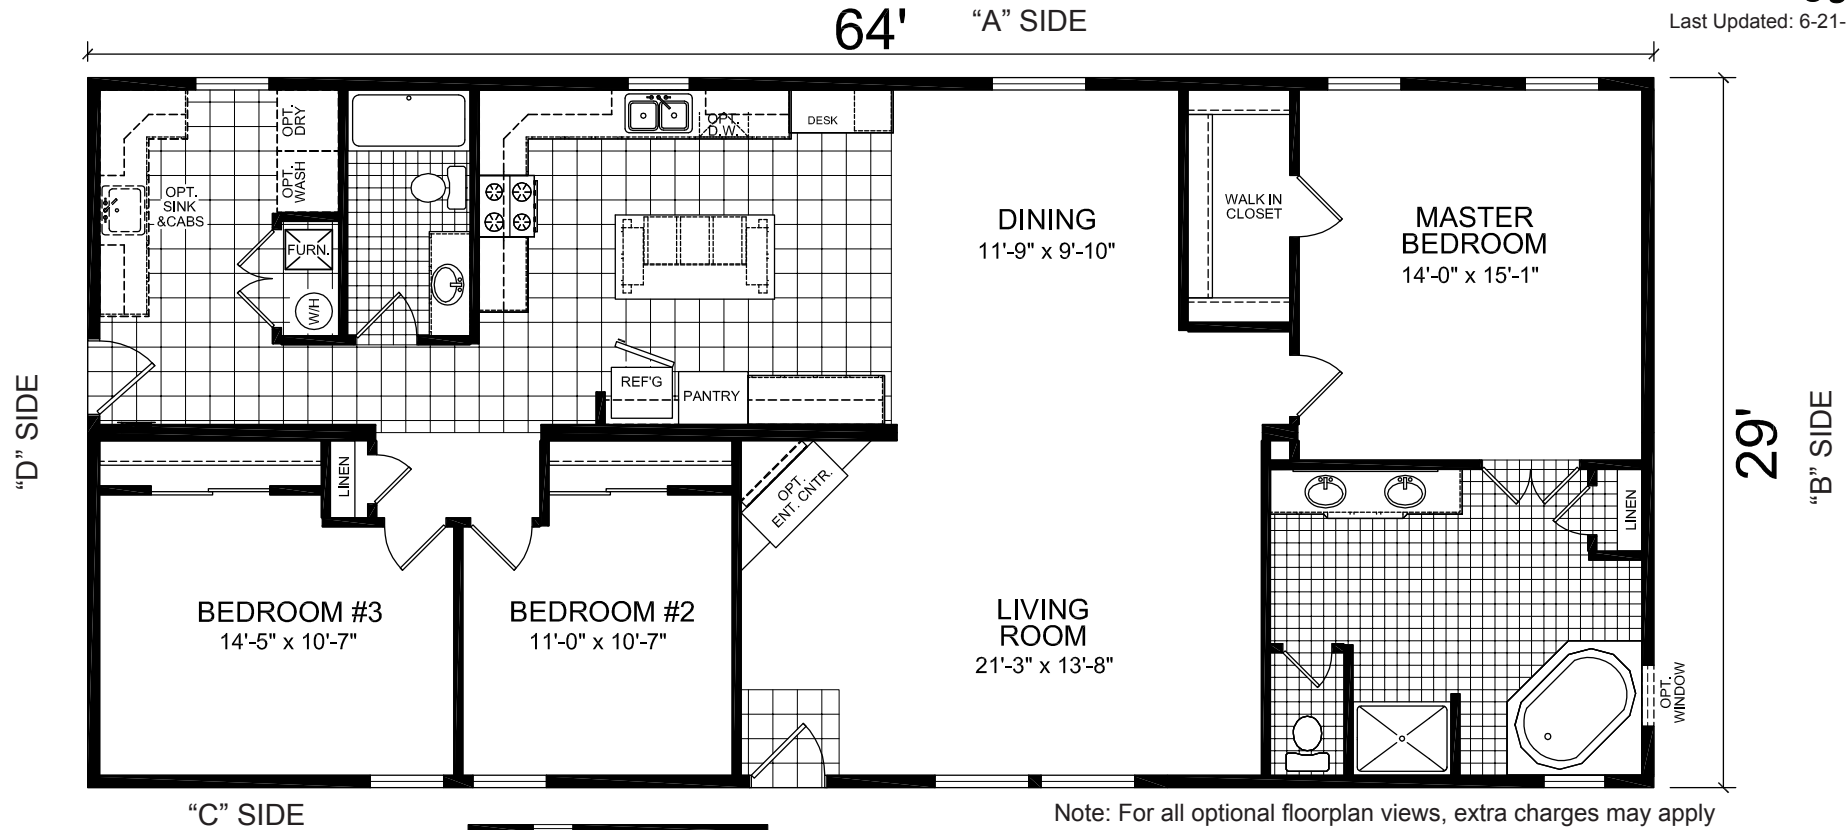

Fontanelle

Premier Series

Factory Expo

"Factory Direct Value" HOME CENTERS

Multi-Section
3 Bedroom, 2 Bath
Approx. 1,856 Sq. Ft.

Last Updated: 6-21-11

115 Titan Roberts Road
 Lillington NC 27546

For Detailed Directions See Map On Our Website