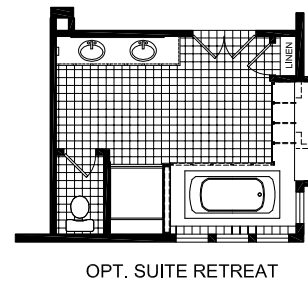

Fontanelle

Premier Series

Factory Expo

"Factory Direct Value" HOME CENTERS

Multi-Section
3 Bedroom, 2 Bath
Approx. 1,856 Sq. Ft.

Last Updated: 6-21-11

115 Titan Roberts Road
 Lillington NC 27546

For Detailed Directions See Map On Our Website