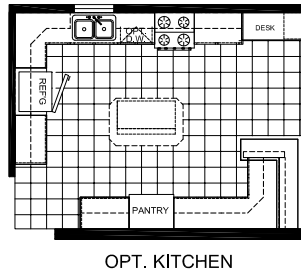

Fontanelle

Premier Series

Factory Expo

"Factory Direct Value" HOME CENTERS

Multi-Section
3 Bedroom, 2 Bath
Approx. 1,856 Sq. Ft.

Last Updated: 6-21-11

115 Titan Roberts Road
 Lillington NC 27546

For Detailed Directions See Map On Our Website