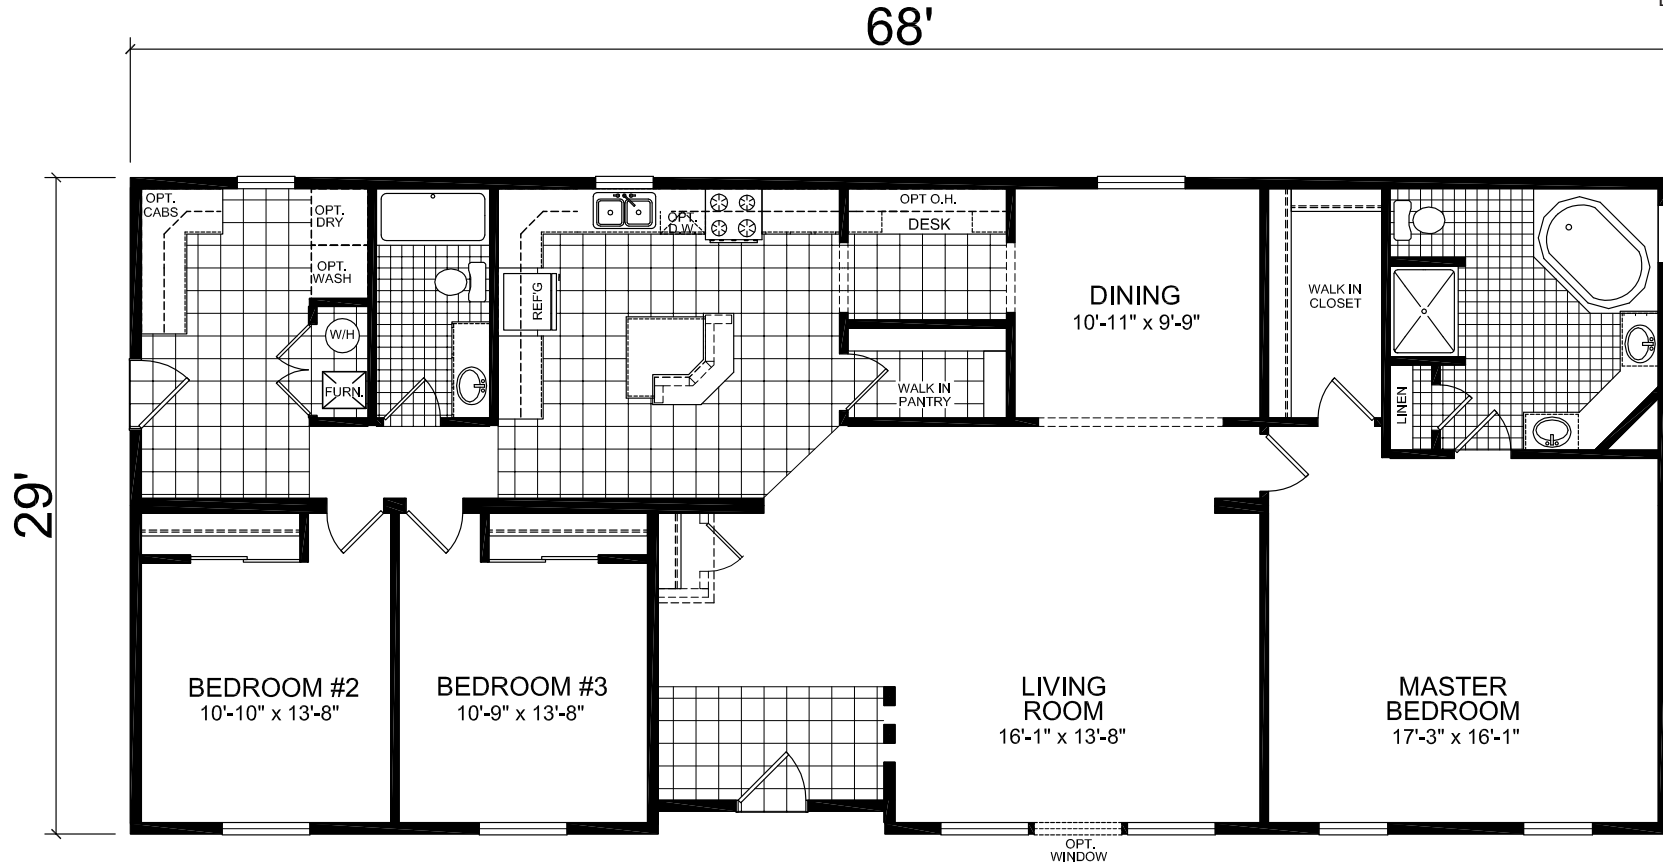

Garden Grove

Premier Series

**Multi-Section
3 Bedroom, 2 Bath
Approx. 1,962 Sq. Ft.**

Last Updated: 10-27-10

Note: For all optional floorplan views, extra charges may apply

115 Titan Roberts Road
Lillington NC 27546