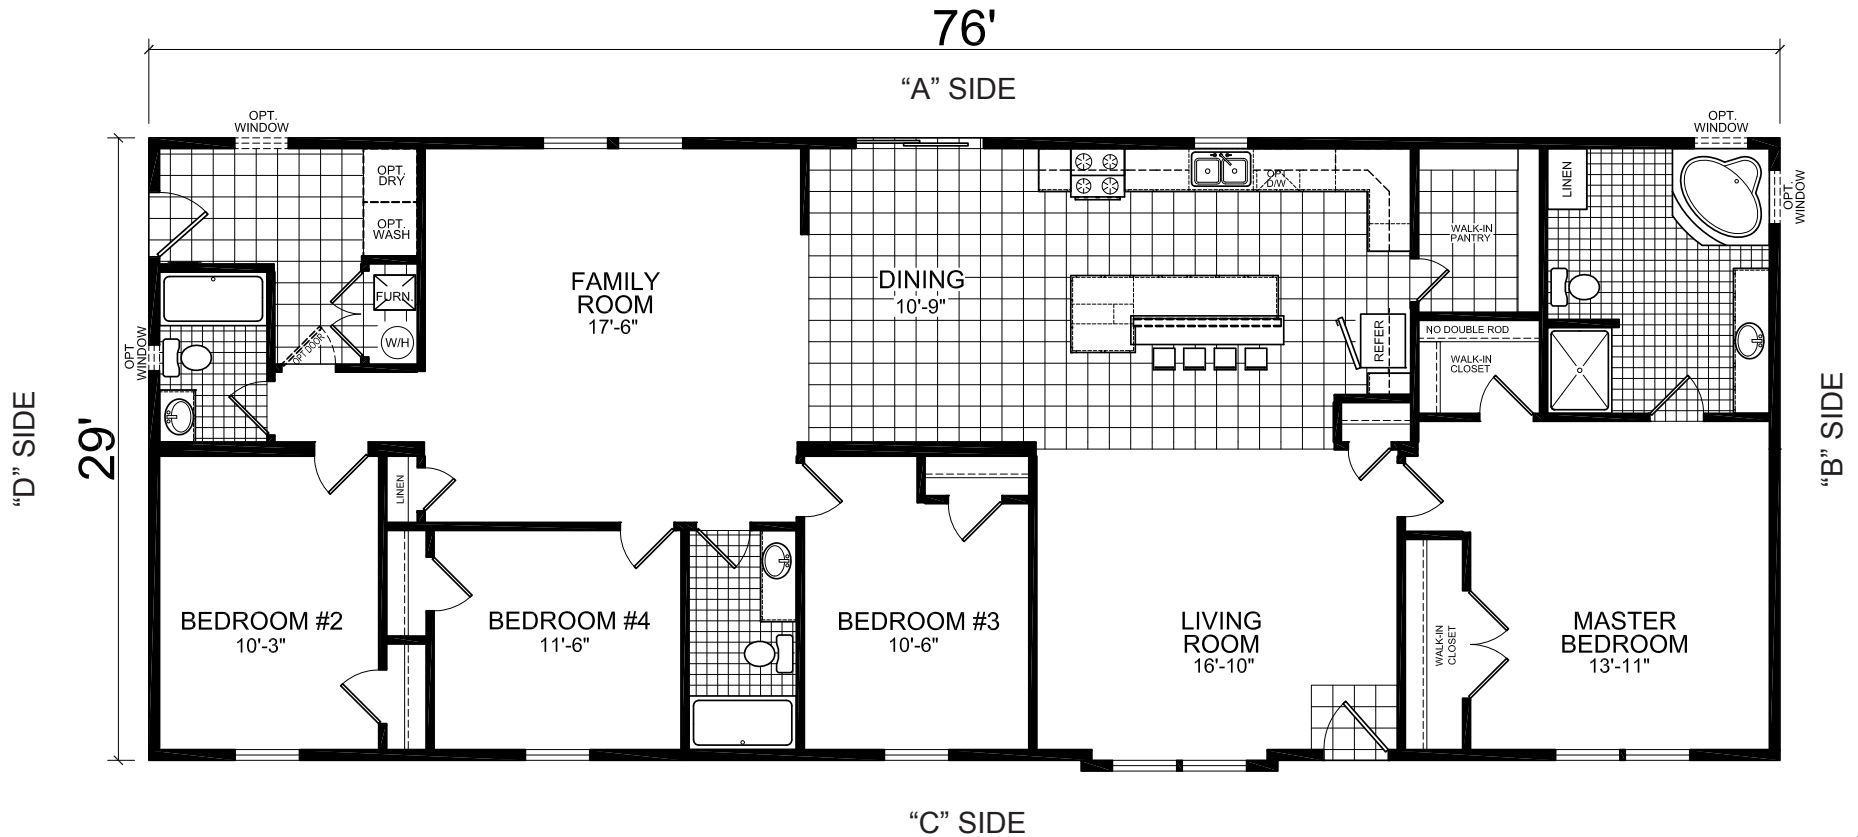

Garner

Jewel Series

Factory Expo

"Factory Direct Value" HOME CENTERS

Multi-Section
4 Bedroom, 3 Bath
Approx. 2,204 Sq. Ft.

Last Updated: 6-23-11

3200 Enterprise Ave.
 York, NE 68467

For Detailed Directions See Map On Our Website