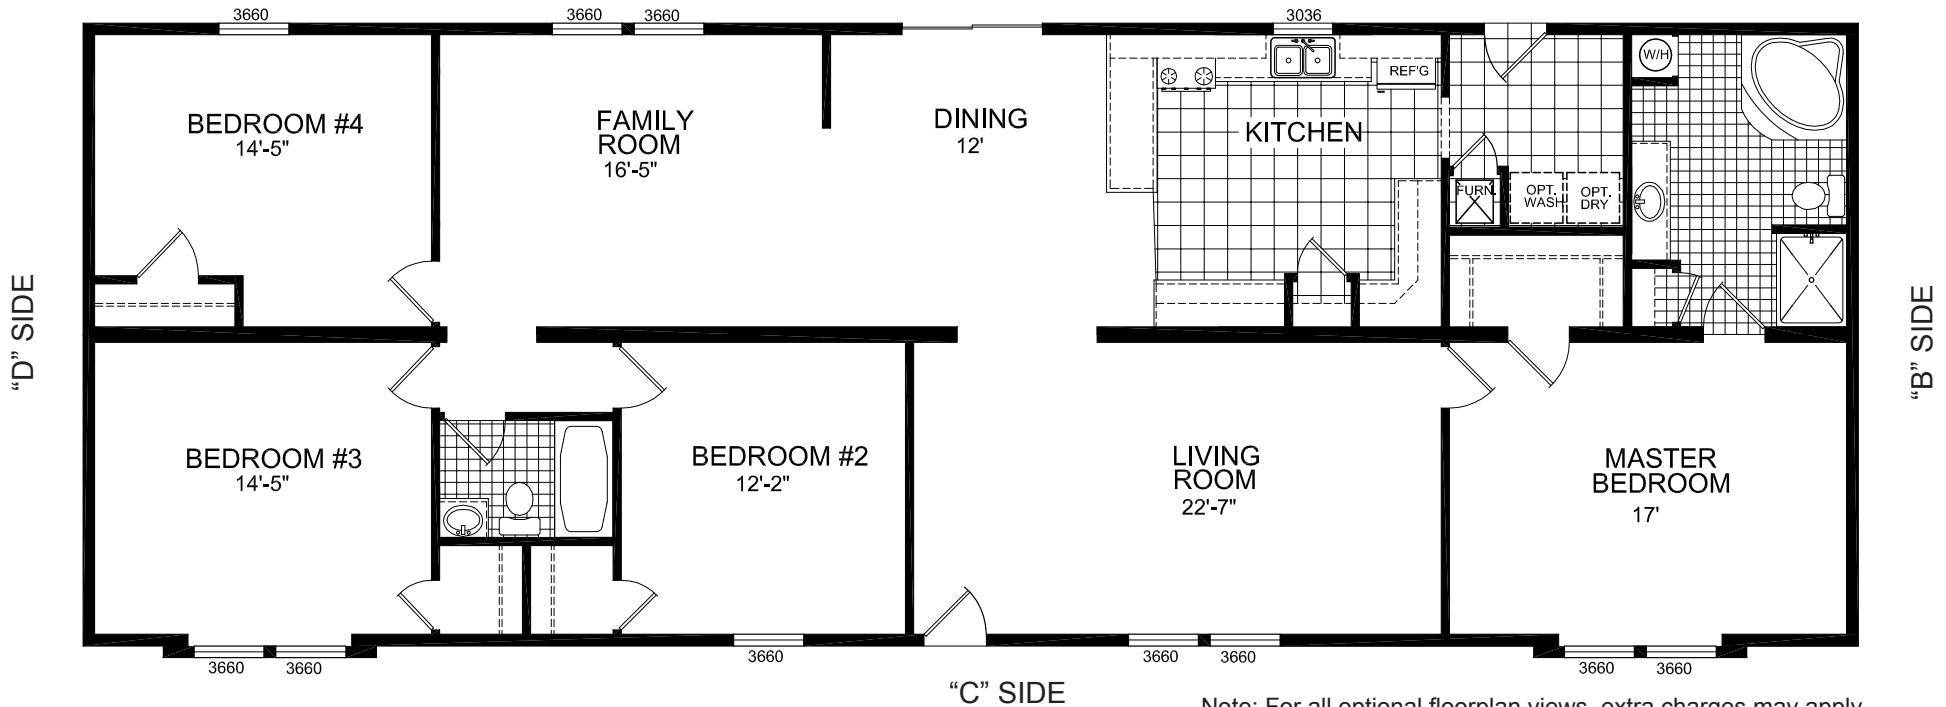

# Factory Expo

"Factory Direct Value" HOME CENTERS

Multi-Section  
4 Bedroom, 2 Bath  
Approx. 2,027 Sq. Ft.

Last Updated: 11-16-11

26'8" x 76'

"A" SIDE

Note: For all optional floorplan views, extra charges may apply