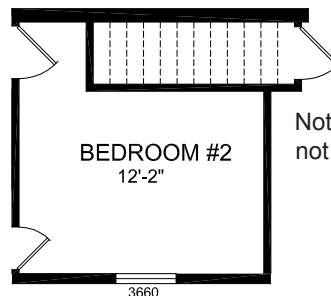

# Factory Expo

"Factory Direct Value" HOME CENTERS

Multi-Section  
4 Bedroom, 2 Bath  
Approx. 2,027 Sq. Ft.

Last Updated: 11-16-11

26'8" x 76'

"A" SIDE

Note: For all optional floorplan views, extra charges may apply