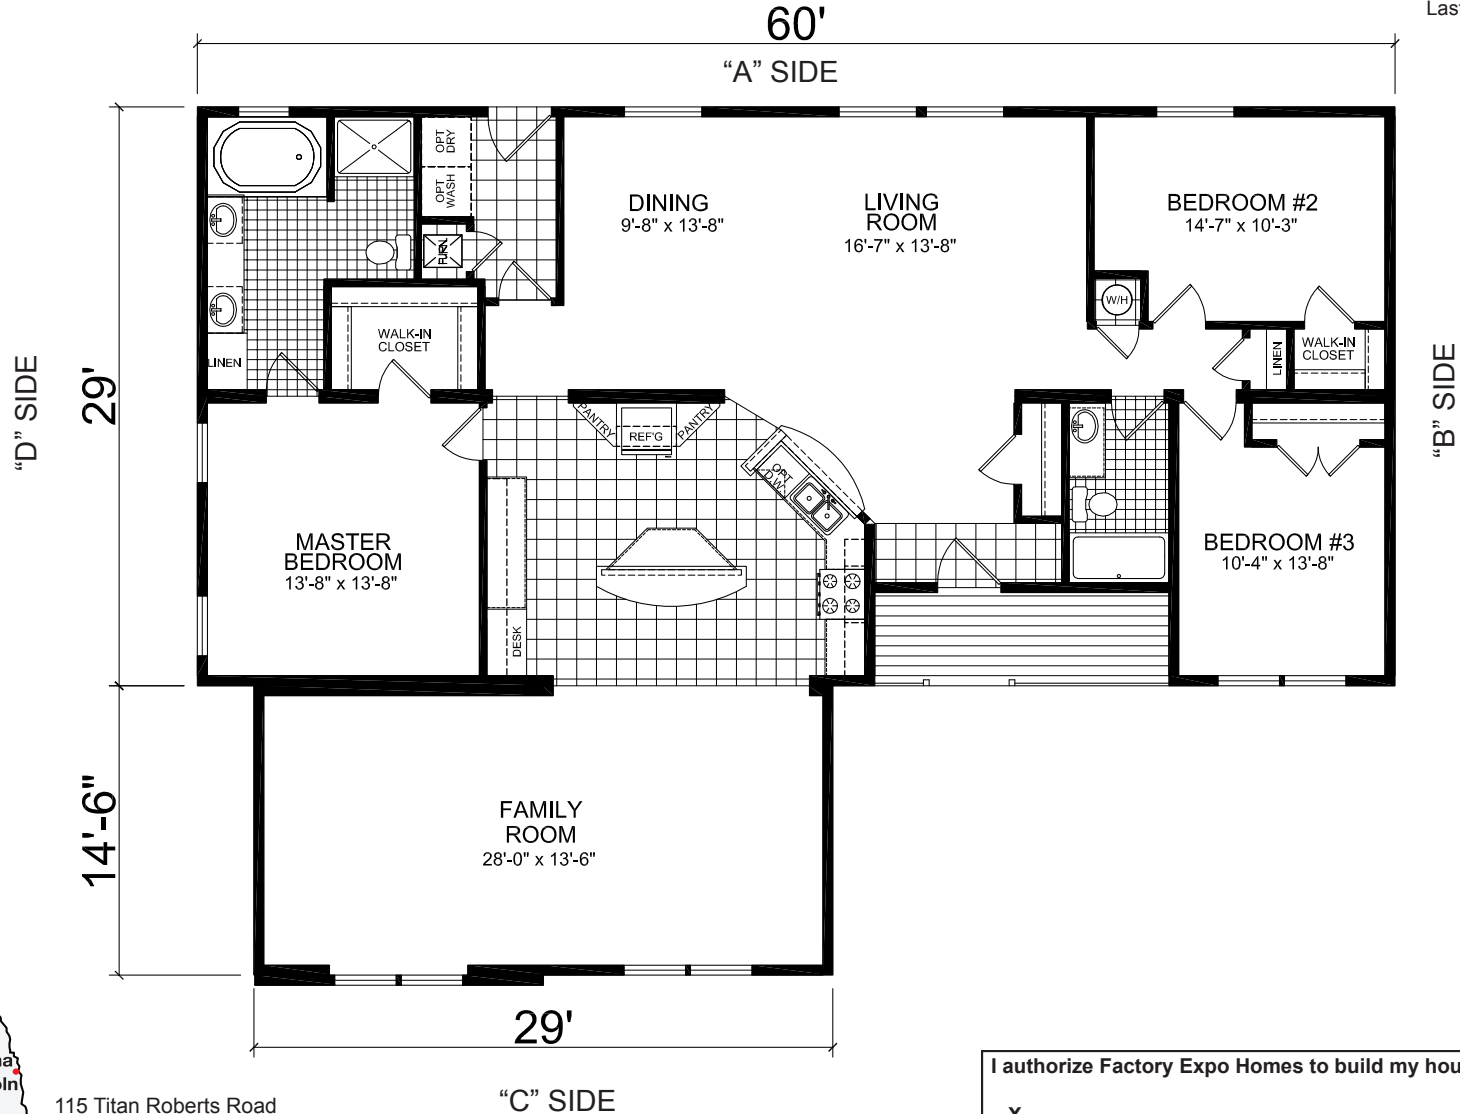

# Grand Island

Premier Series

**Multi-Section (with Tag)**  
**3 Bedroom, 2 Bath**  
**Approx. 2,161 Sq. Ft.**

Last Updated: 6-21-11

115 Titan Roberts Road  
 Lillington NC 27546

For Detailed Directions See Map On Our Website