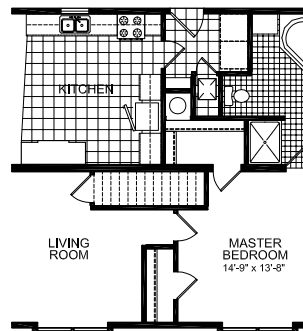

Granger

York Ridge Series

CHAMPION

Factory Expo

"Factory Direct Value" HOME CENTERS

Multi-Section
3 Bedroom, 2 Bath
Approx. 2,030 Sq. Ft.

Last Updated: 6-17-11

OPT. FAM RM/PORCH

"A" SIDE

"B" SIDE

OPT. FOURTH BEDROOM

70'

29'
"D" SIDE

Note: For all optional floorplan views, extra charges may apply

OPT. BASEMENT ENTRY

"C" SIDE