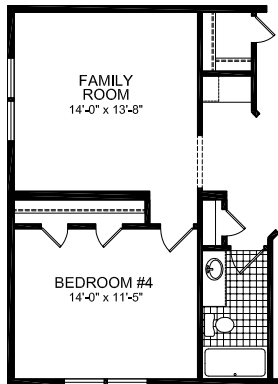

Granger

York Ridge Series

CHAMPION

Factory Expo

"Factory Direct Value" HOME CENTERS

Multi-Section
3 Bedroom, 2 Bath
Approx. 2,030 Sq. Ft.

Last Updated: 6-17-11

OPT. FAM RM/PORCH

"A" SIDE

"B" SIDE

OPT. FOURTH BEDROOM

70'

29'
"D" SIDE

Note: For all optional floorplan views, extra charges may apply

OPT. BASEMENT ENTRY

"C" SIDE