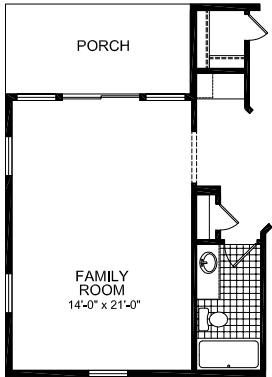

Granger

York Ridge Series

CHAMPION

Factory Expo

"Factory Direct Value" HOME CENTERS

Multi-Section
3 Bedroom, 2 Bath
Approx. 2,030 Sq. Ft.

Last Updated: 6-17-11

OPT. FAM RM/PORCH

"A" SIDE

"B" SIDE

OPT. FOURTH BEDROOM

70'

29'
"D" SIDE

Note: For all optional floorplan views, extra charges may apply

OPT. BASEMENT ENTRY

"C" SIDE