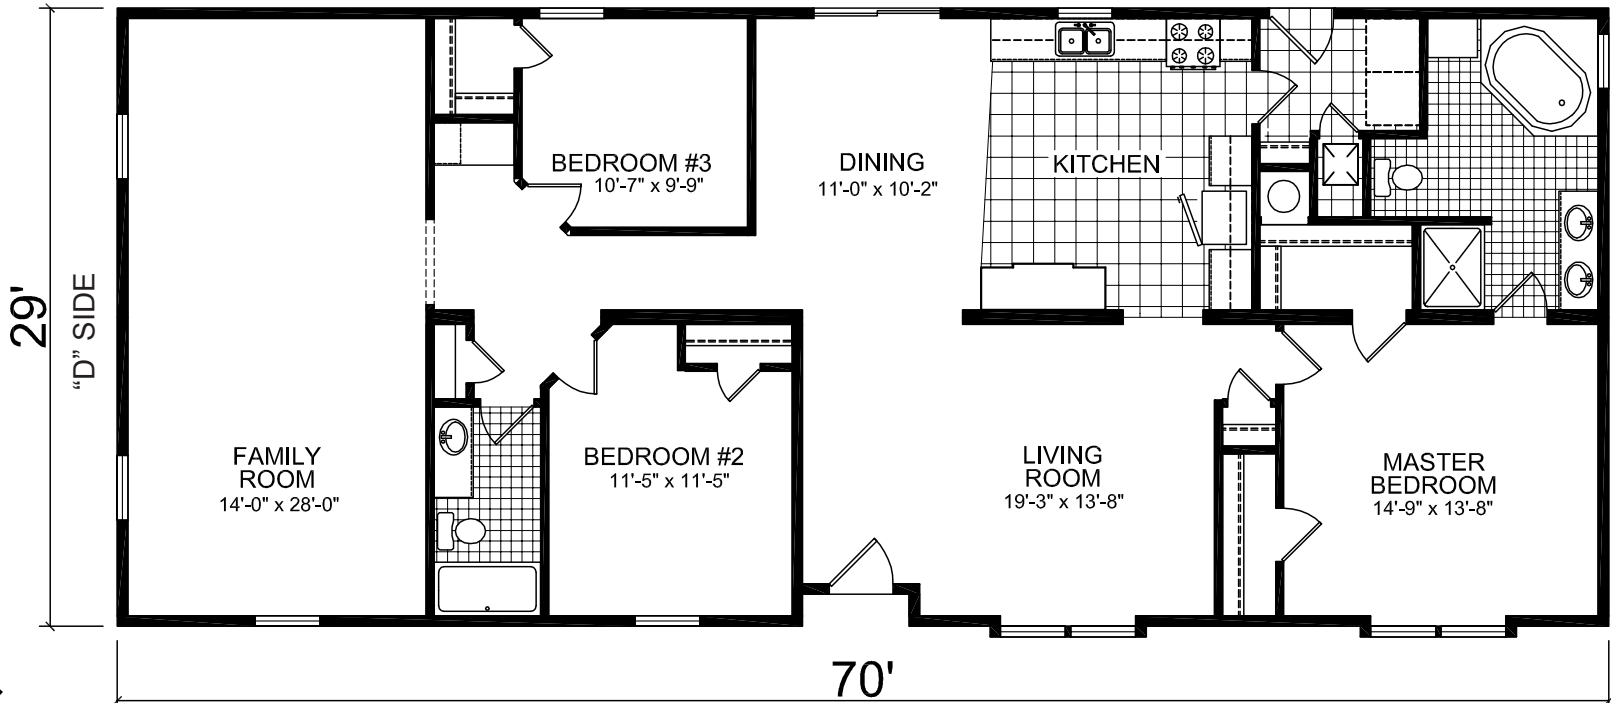

Granger

York Ridge Series

CHAMPION

Factory Expo

"Factory Direct Value" HOME CENTERS

Multi-Section
3 Bedroom, 2 Bath
Approx. 2,030 Sq. Ft.

Last Updated: 6-17-11

OPT. FAM RM/PORCH

"A" SIDE

"B" SIDE

OPT. FOURTH BEDROOM

70'

29'
"D" SIDE

Note: For all optional floorplan views, extra charges may apply

OPT. BASEMENT ENTRY

"C" SIDE