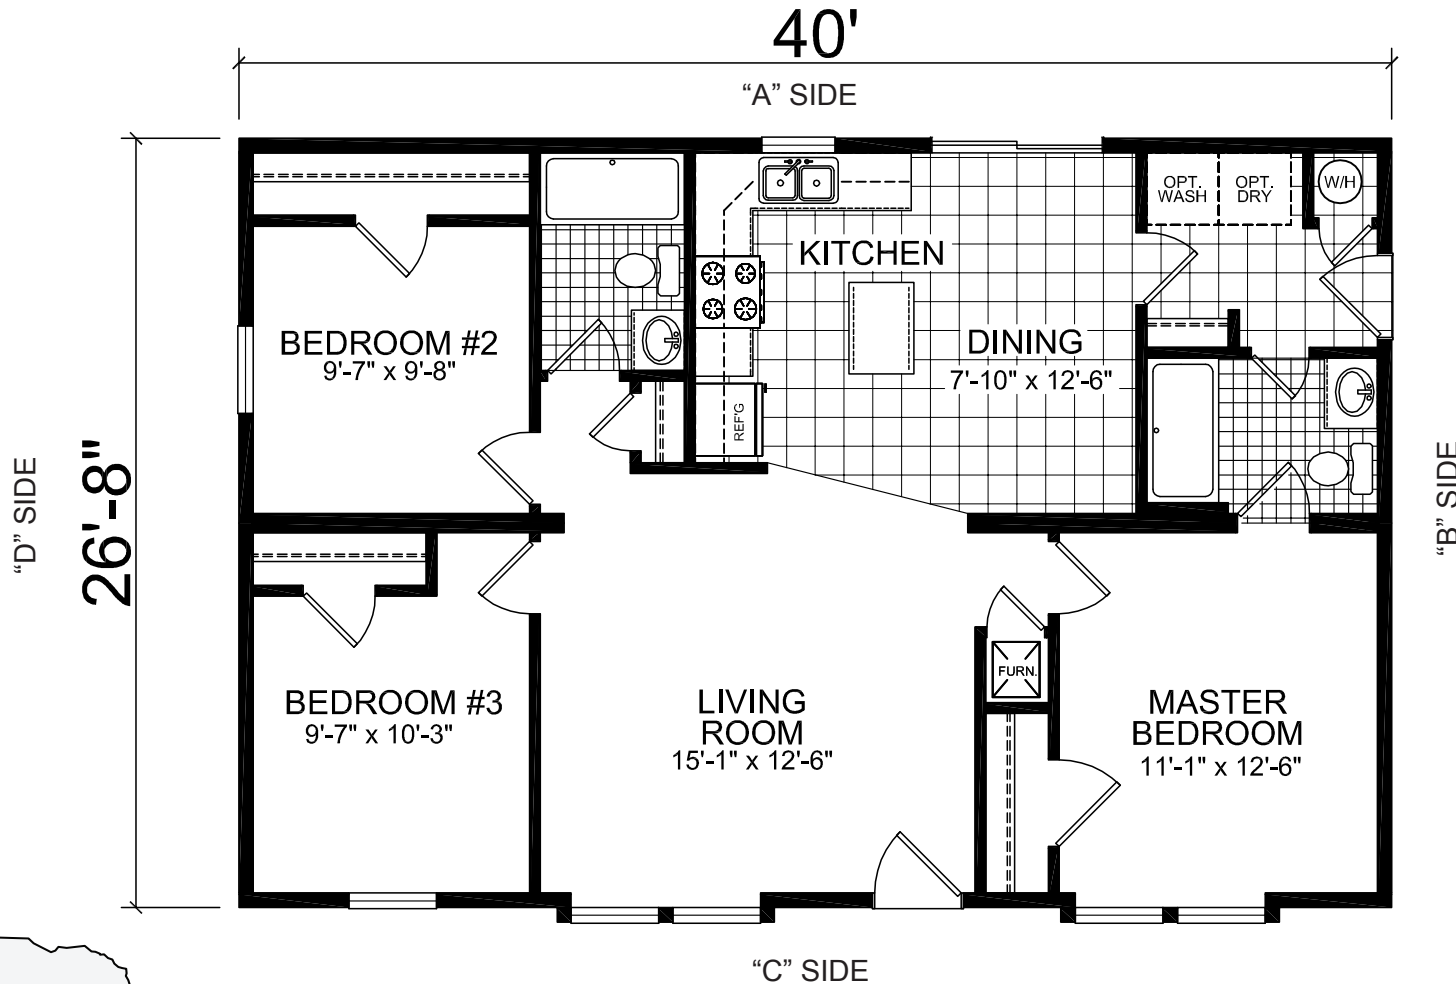

## Multi-Section 3 Bedroom, 2 Bath Approx. 1,067 Sq. Ft.

Last Updated: 6-17-11

3200 Enterprise Ave.  
York, NE 68467

For Detailed Directions See Map On Our Website

I authorize Factory Expo Homes to build my house, per this plan.