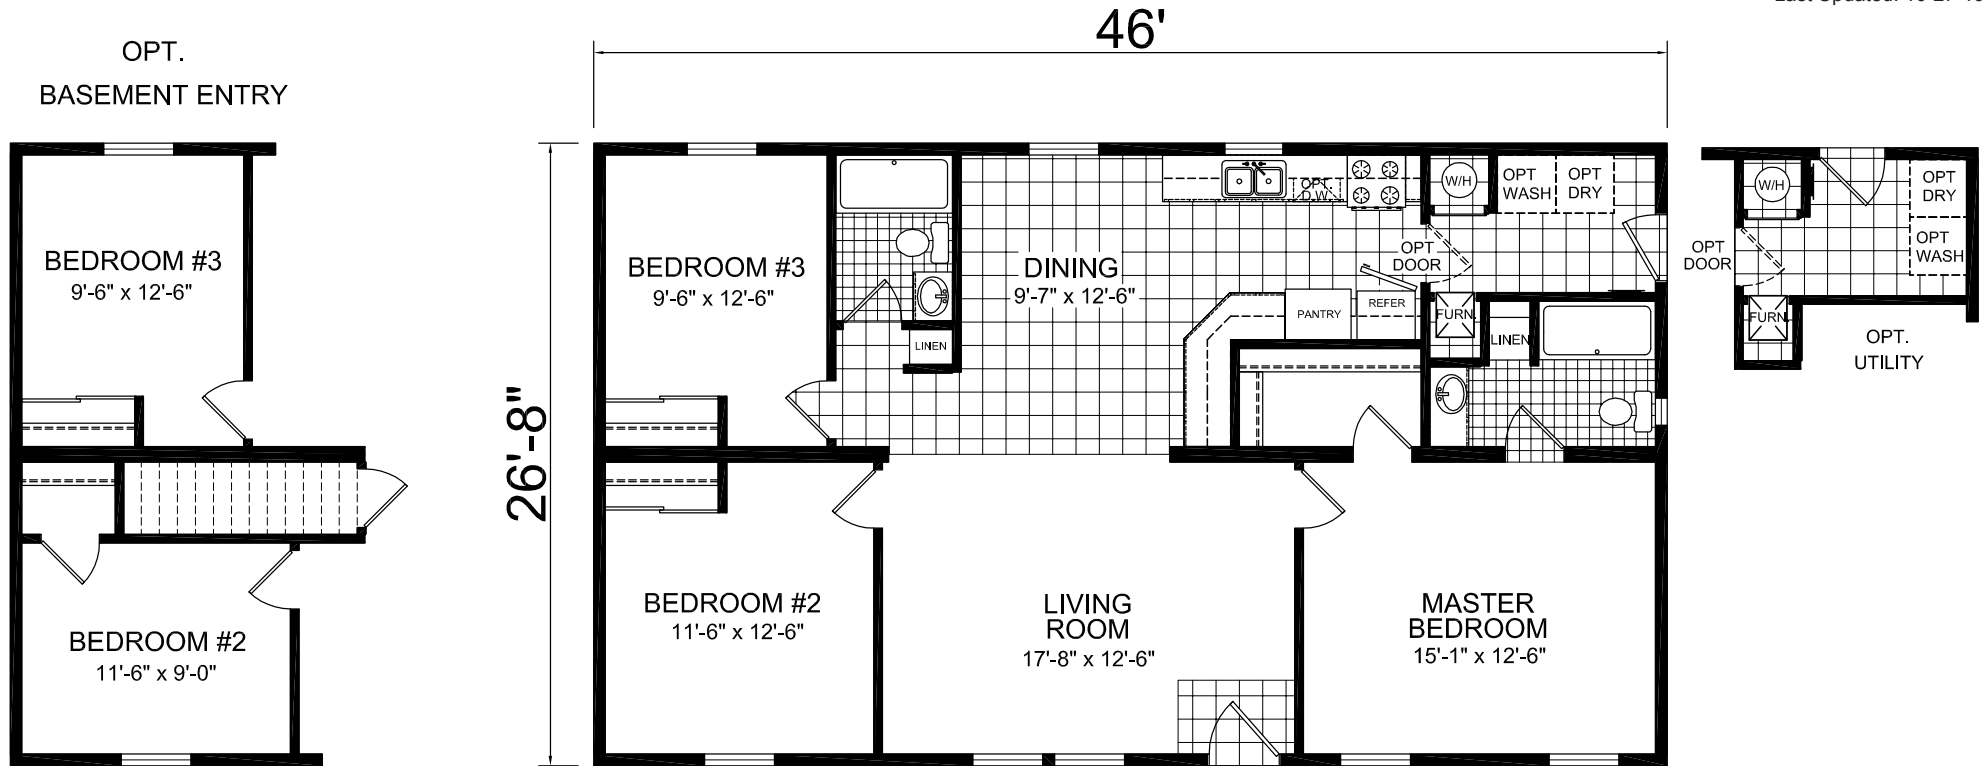

Hampton

Sommerset Series

Factory Expo

"Factory Direct Value" HOME CENTERS

Multi-Section
3 Bedroom, 2 Bath
Approx. 1,226 Sq. Ft.

Last Updated: 10-27-10

Note: Basement entries may not be available on all models