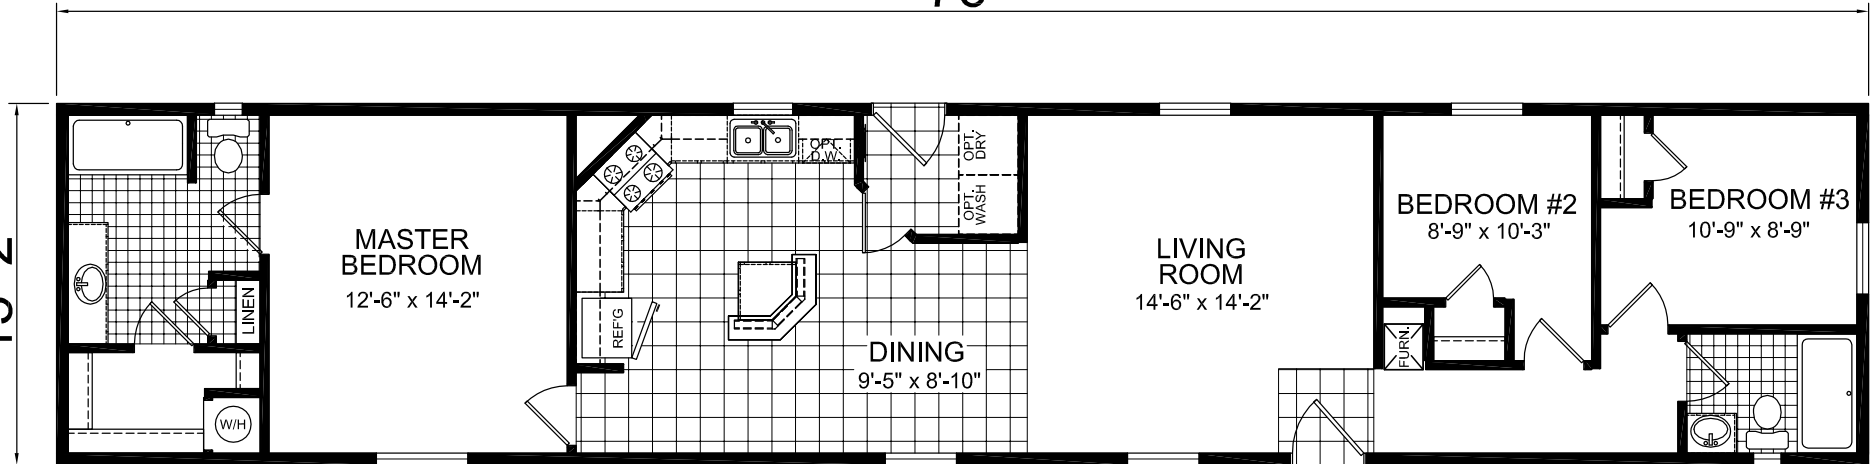

Henderson

Lifestyle Series

CHAMPION

Factory Expo

"Factory Direct Value" HOME CENTERS

Single Section
3 Bedroom, 2 Bath
Approx. 1,153 Sq. Ft.

Last Updated: 7-8-11

"A" SIDE

76'

"D" SIDE

15'-2"

"B" SIDE

"C" SIDE

3200 Enterprise Ave.
York, NE 68467

For Detailed Directions See Map On Our Website

I authorize Factory Expo Homes to build my house, per this plan.