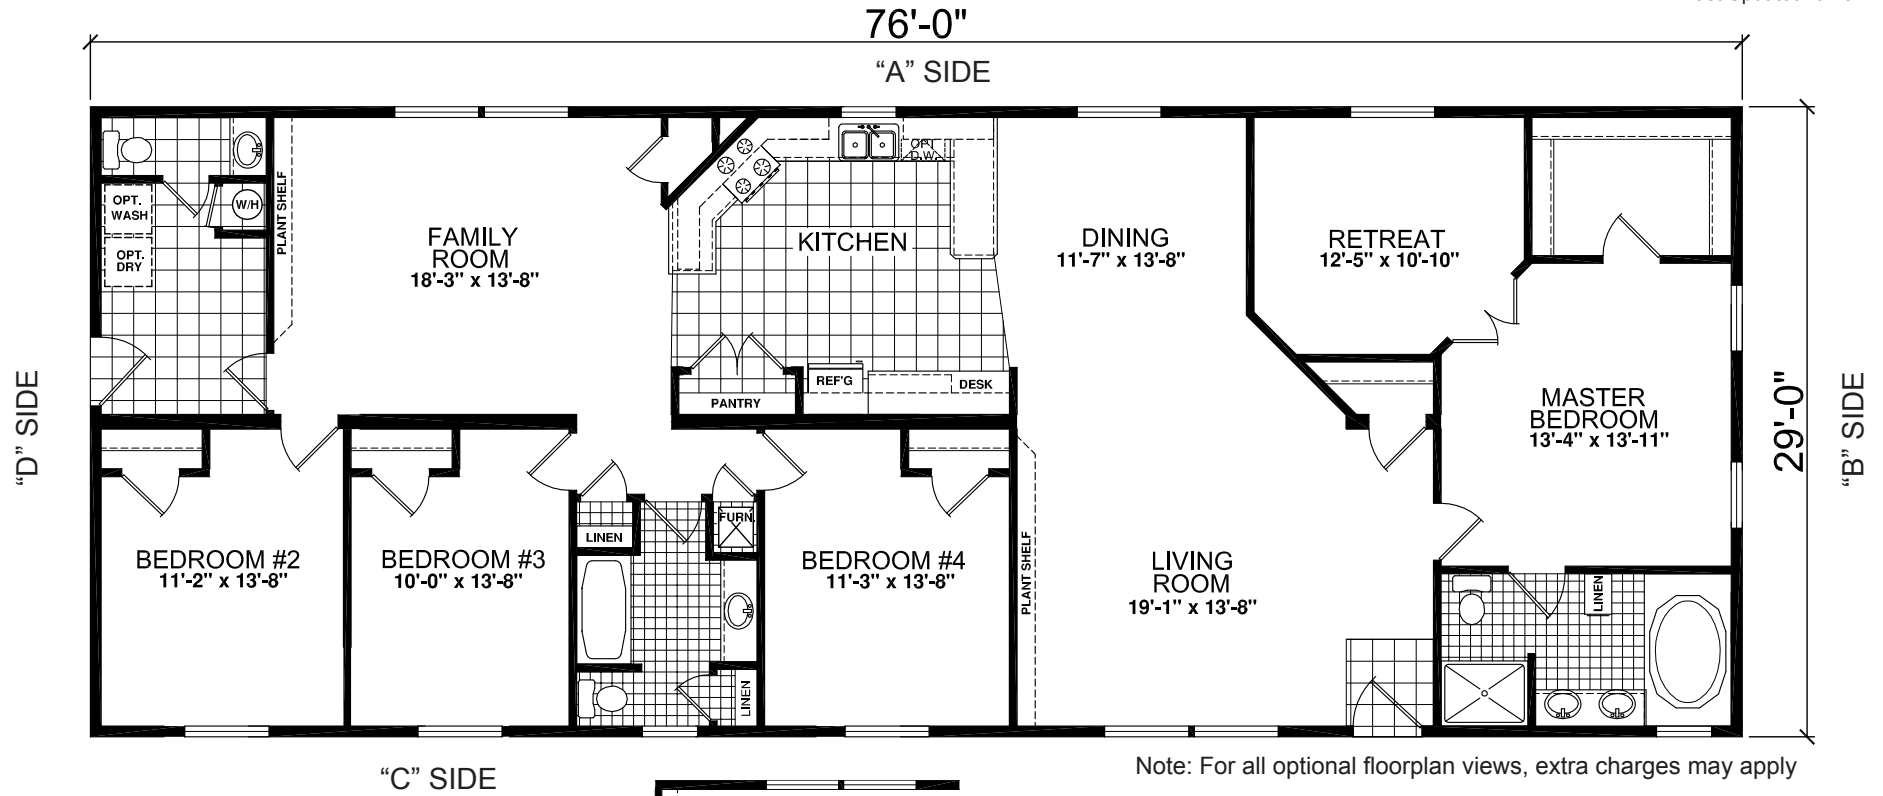

Hot Springs

Presidential Series

CHAMPION

Factory Expo
 "Factory Direct Value" HOME CENTERS

Multi-Section
4 Bedroom, 2.5 Bath
Approx. 2,204 Sq. Ft.

Last Updated: 6-13-11

Note: For all optional floorplan views, extra charges may apply