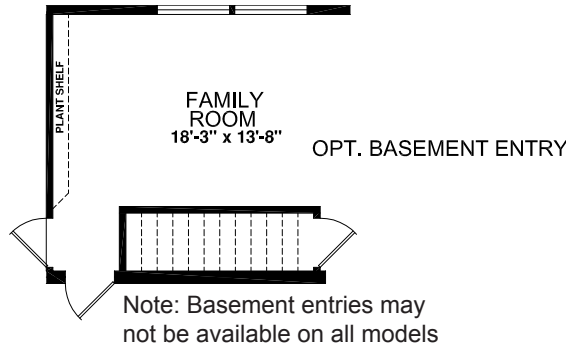

I authorize Factory Expo Homes to build my house, per this plan.

X _____
Customer Signature/Date

1-800-504-3219   **www.ExpoMobileHomes.com**   **1-800-504-3219**   **www.ExpoMobileHomes.com**

Important: Due to our policy of continuing improvement, all information in our brochures may vary from actual home. The right is reserved to make changes at any time, without notice or obligation, in colors, materials, specifications, processes, and models. All dimensions and square footage calculations are nominal and approximate figures. Please check with your sales person for specific and current information.