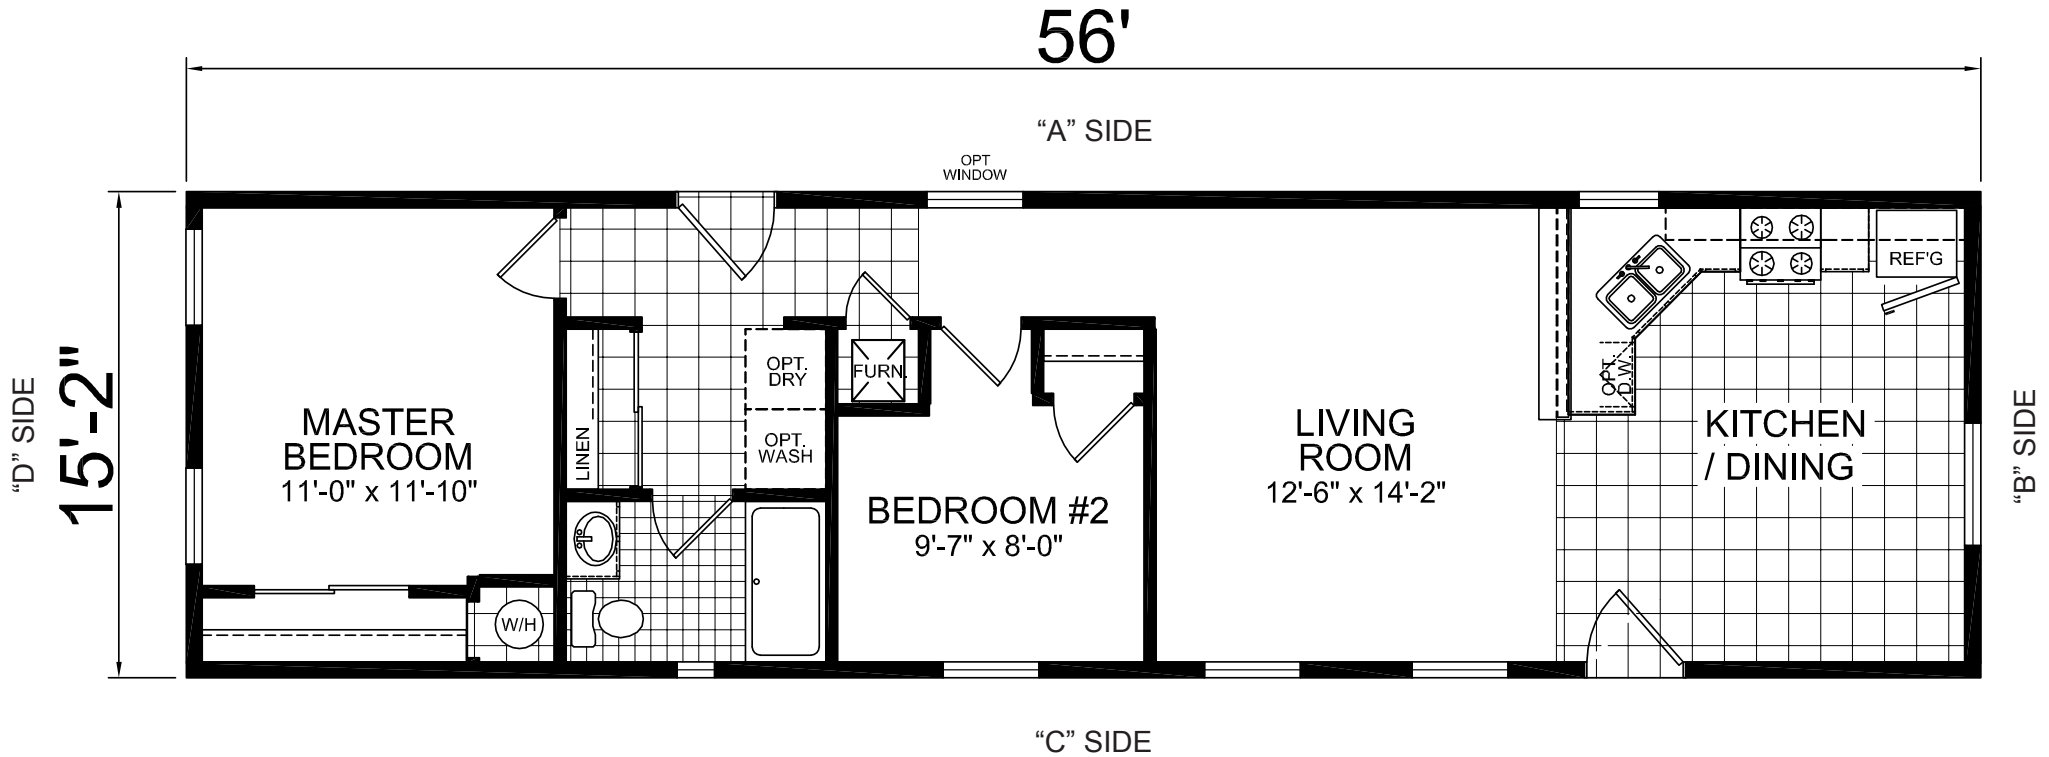

Humboldt

Premier Series

Redman
Homes of Nebraska

Factory Expo

"Factory Direct Value" HOME CENTERS

Single Section
2 Bedroom, 1 Bath
Approx. 850 Sq. Ft.

Last Updated: 6-21-11

115 Titan Roberts Road
Lillington NC 27546