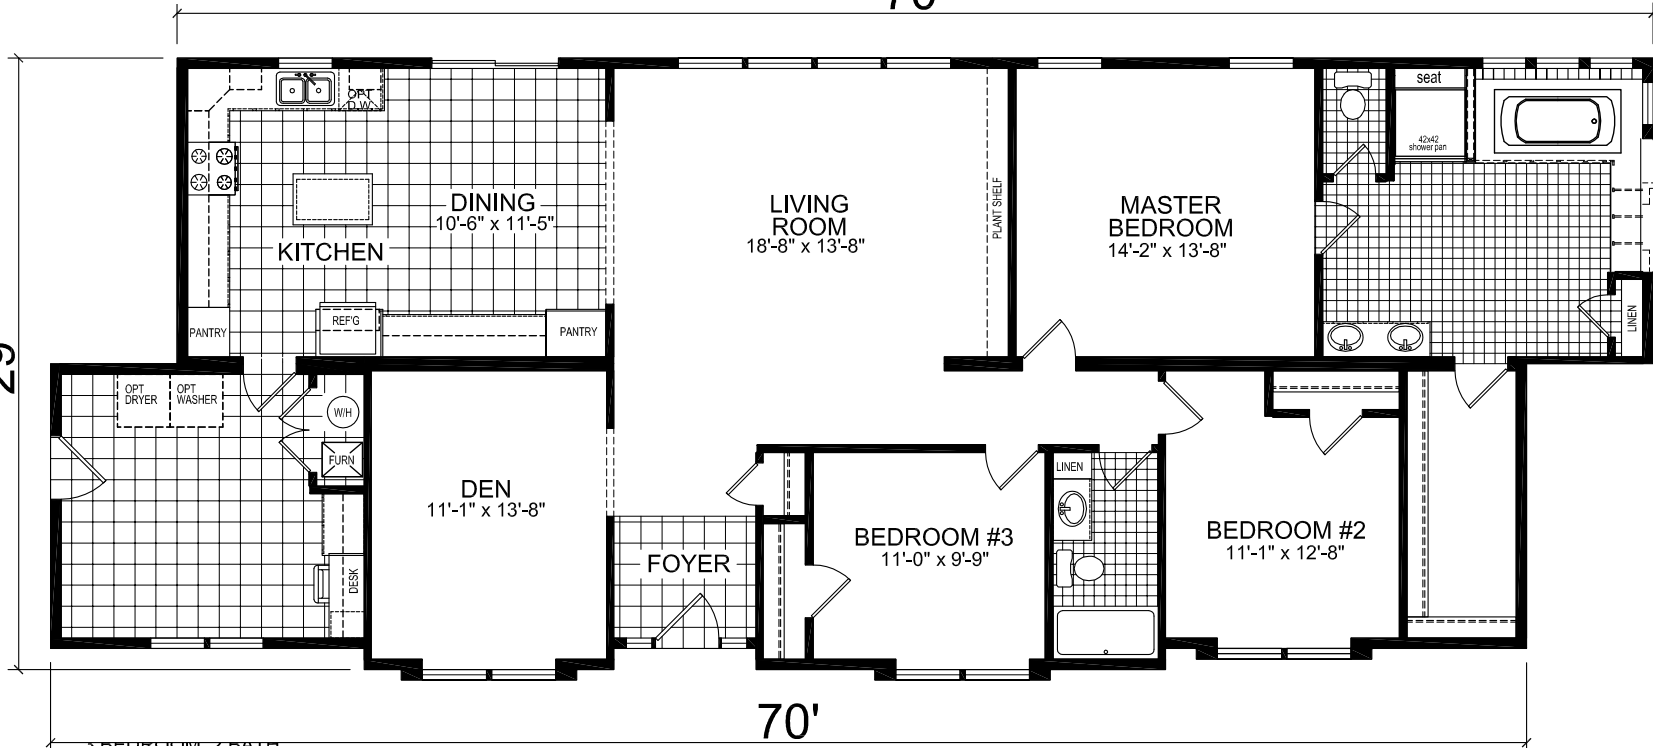

Huron

Presidential Series

CHAMPION

Factory Expo

"Factory Direct Value" HOME CENTERS

Multi-Section
3 Bedroom, 2 Bath
Approx. 2,030 Sq. Ft.

Last Updated: 6-13-11

"A" SIDE
70'

"D" SIDE
29'

"B" SIDE

"C" SIDE

70'

Note: For all optional floorplan views, extra charges may apply

3200 Enterprise Ave.
York, NE 68467

For Detailed Directions See Map On Our Website

OPTIONAL ULTIMATE KITCHEN