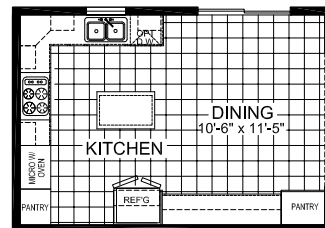

Huron

Presidential Series

CHAMPION

Factory Expo

"Factory Direct Value" HOME CENTERS

Multi-Section
3 Bedroom, 2 Bath
Approx. 2,030 Sq. Ft.

Last Updated: 6-13-11

"A" SIDE
70'

"D" SIDE
29'

"B" SIDE

"C" SIDE

70'

Note: For all optional floorplan views, extra charges may apply

3200 Enterprise Ave.
York, NE 68467

For Detailed Directions See Map On Our Website

OPTIONAL ULTIMATE KITCHEN