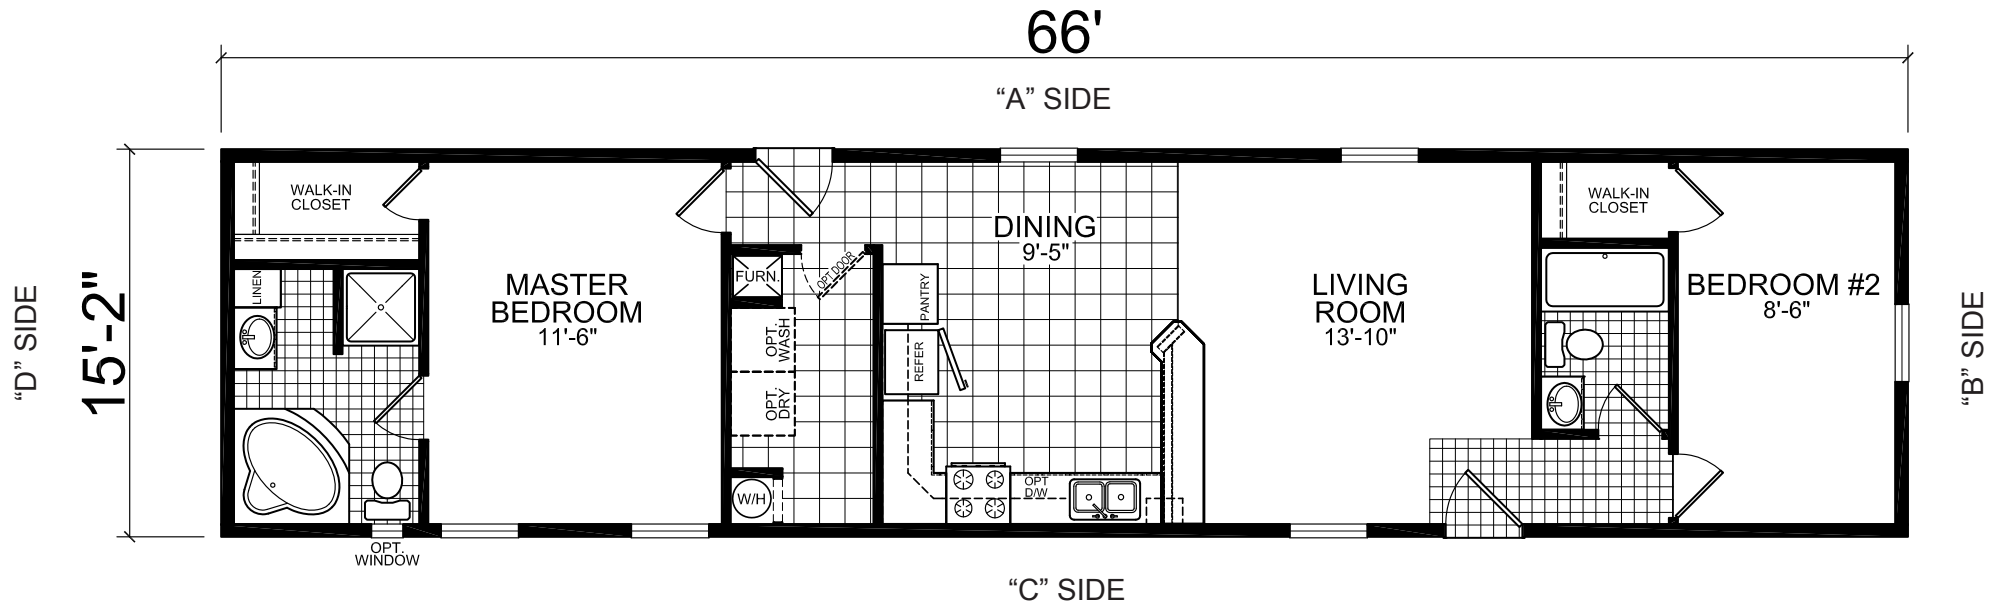

Kensett
York Ridge Series
CHAMPION

Factory Expo
"Factory Direct Value" HOME CENTERS

Single Section
2 Bedroom, 2 Bath
Approx. 1,001 Sq. Ft.

Last Updated: 6-17-11

For Detailed Directions See Map On Our Website