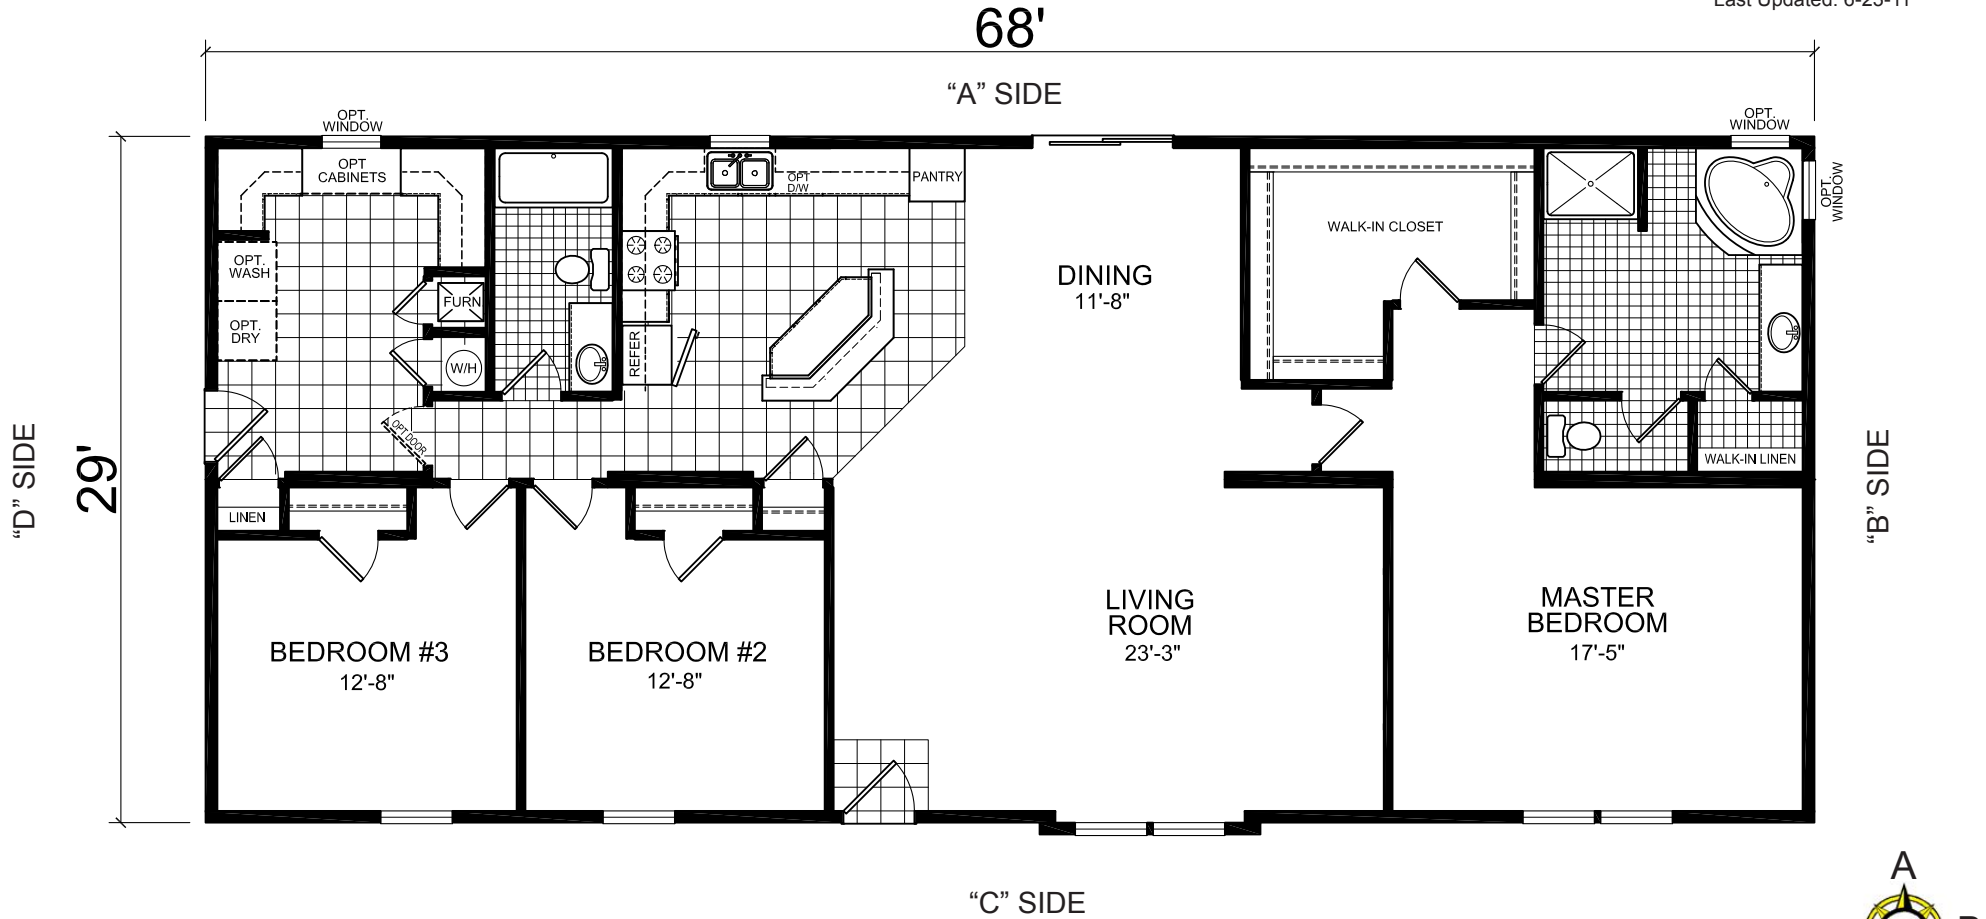

Keystone

Jewel Series

Factory Expo

"Factory Direct Value" HOME CENTERS

Multi-Section
3 Bedroom, 2 Bath
Approx. 1,972 Sq. Ft.

Last Updated: 6-23-11

3200 Enterprise Ave.
 York, NE 68467

For Detailed Directions See Map On Our Website