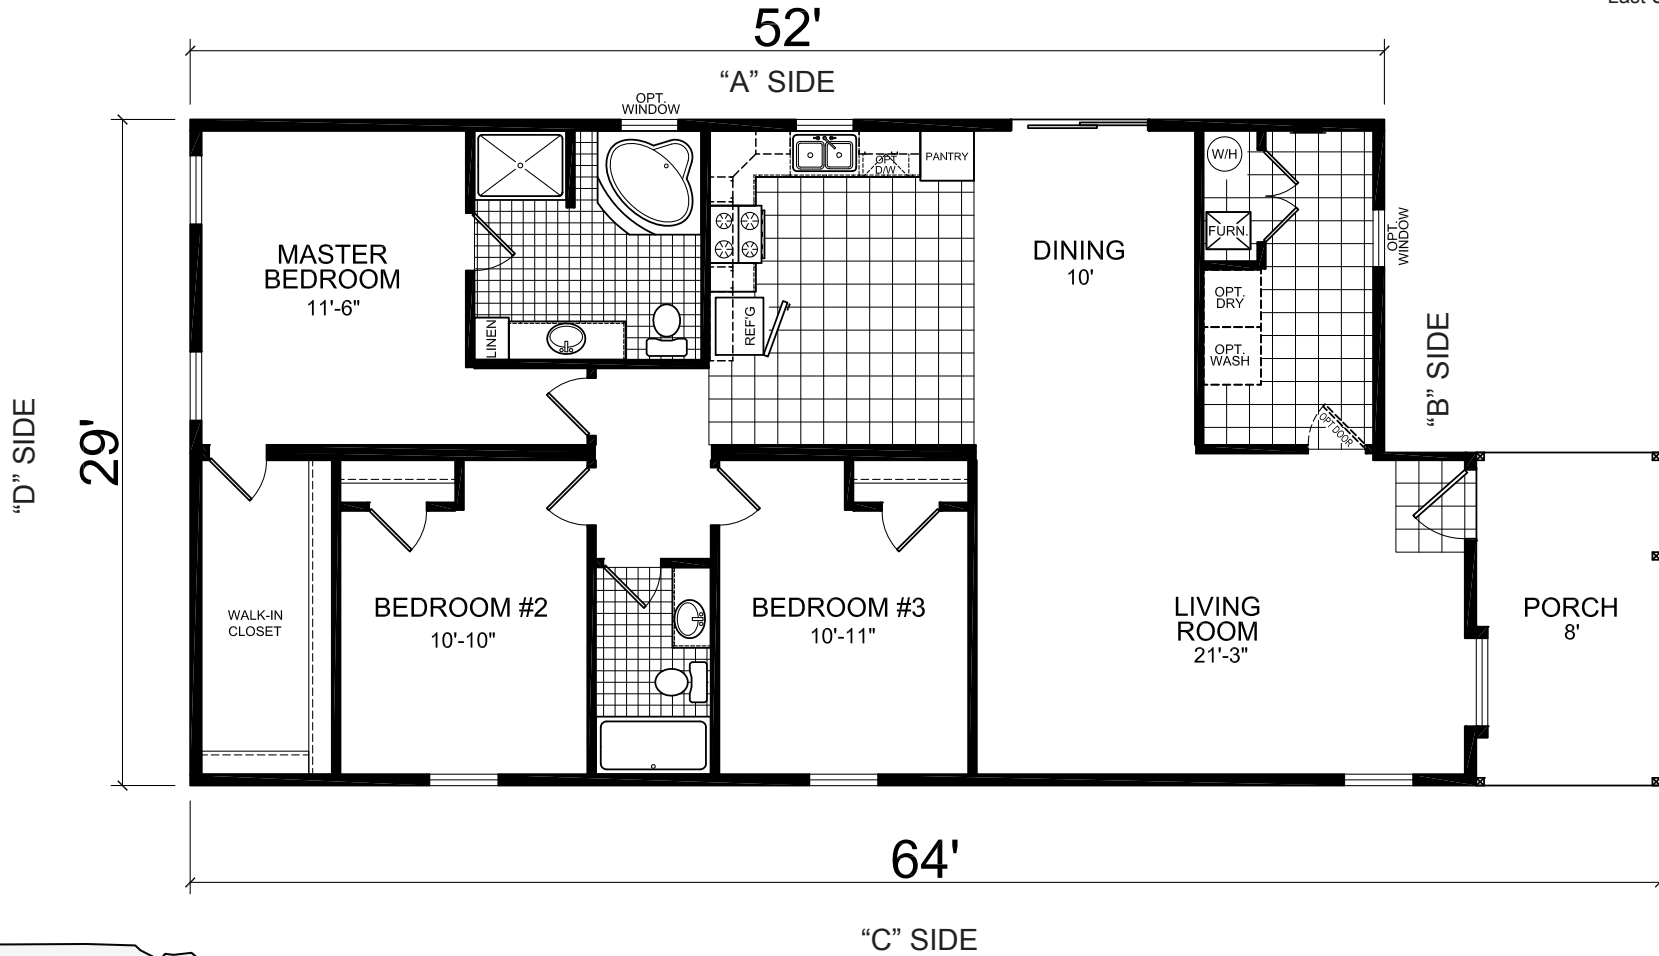

Kimballton

Jewel Series

Factory Expo
 "Factory Direct Value" HOME CENTERS

Multi-Section
3 Bedroom, 2 Bath
Approx. 1,653 Sq. Ft.

Last Updated: 6-23-11

3200 Enterprise Ave.
 York, NE 68467

For Detailed Directions See Map On Our Website