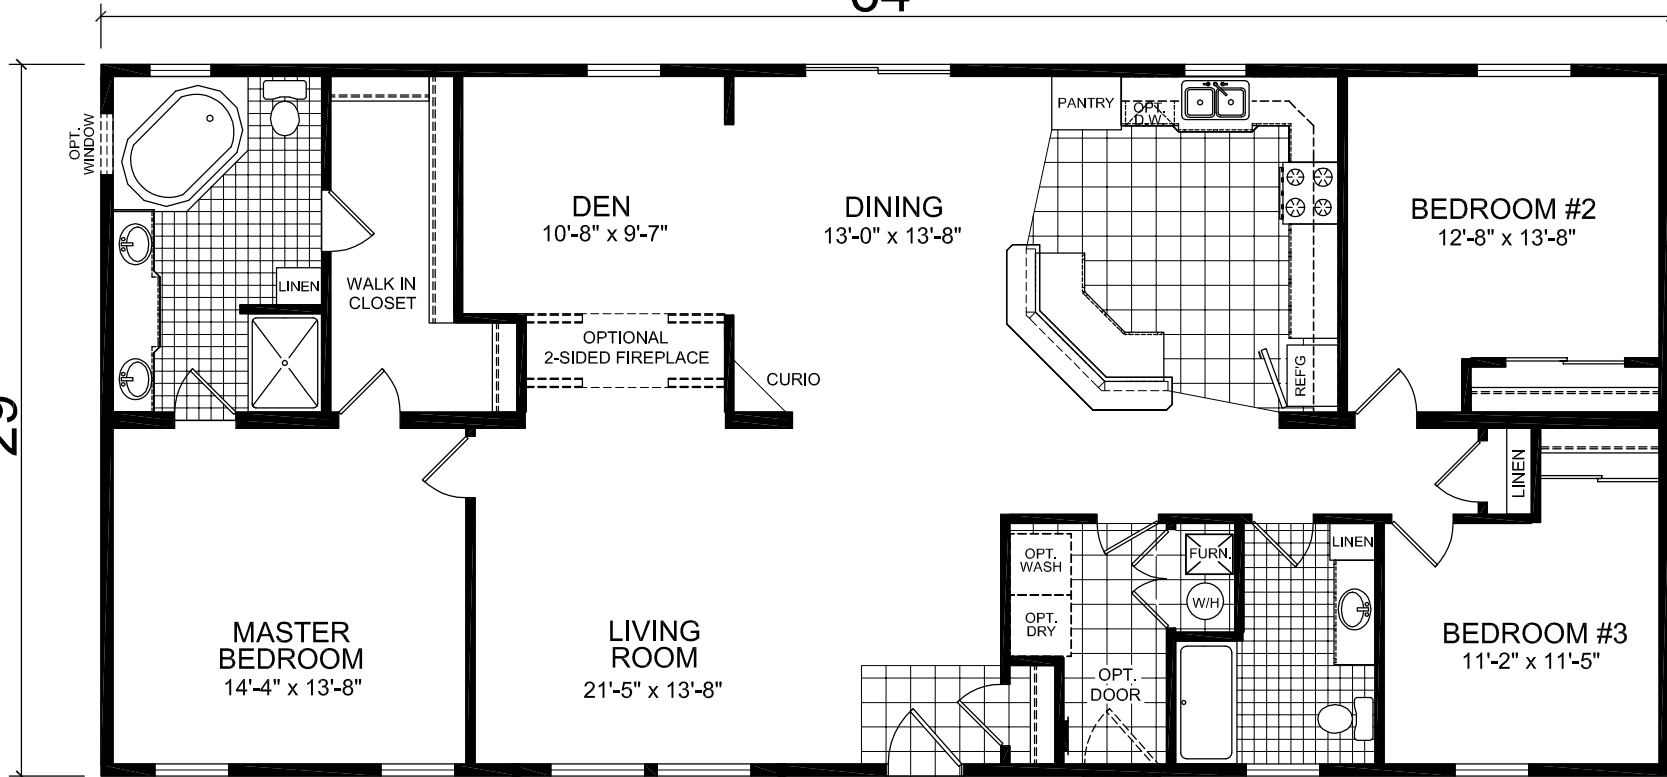

Knoxville

Premier Series

Factory Expo

"Factory Direct Value" HOME CENTERS

Multi-Section
3 Bedroom, 2 Bath
Approx. 1,856 Sq. Ft.

Last Updated: 6-21-11

"A" SIDE

64'

"D" SIDE

29'

"B" SIDE

"C" SIDE

115 Titan Roberts Road
 Lillington NC 27546

For Detailed Directions See Map On Our Website

I authorize Factory Expo Homes to build my house, per this plan.
 X _____
 Customer Signature/Date