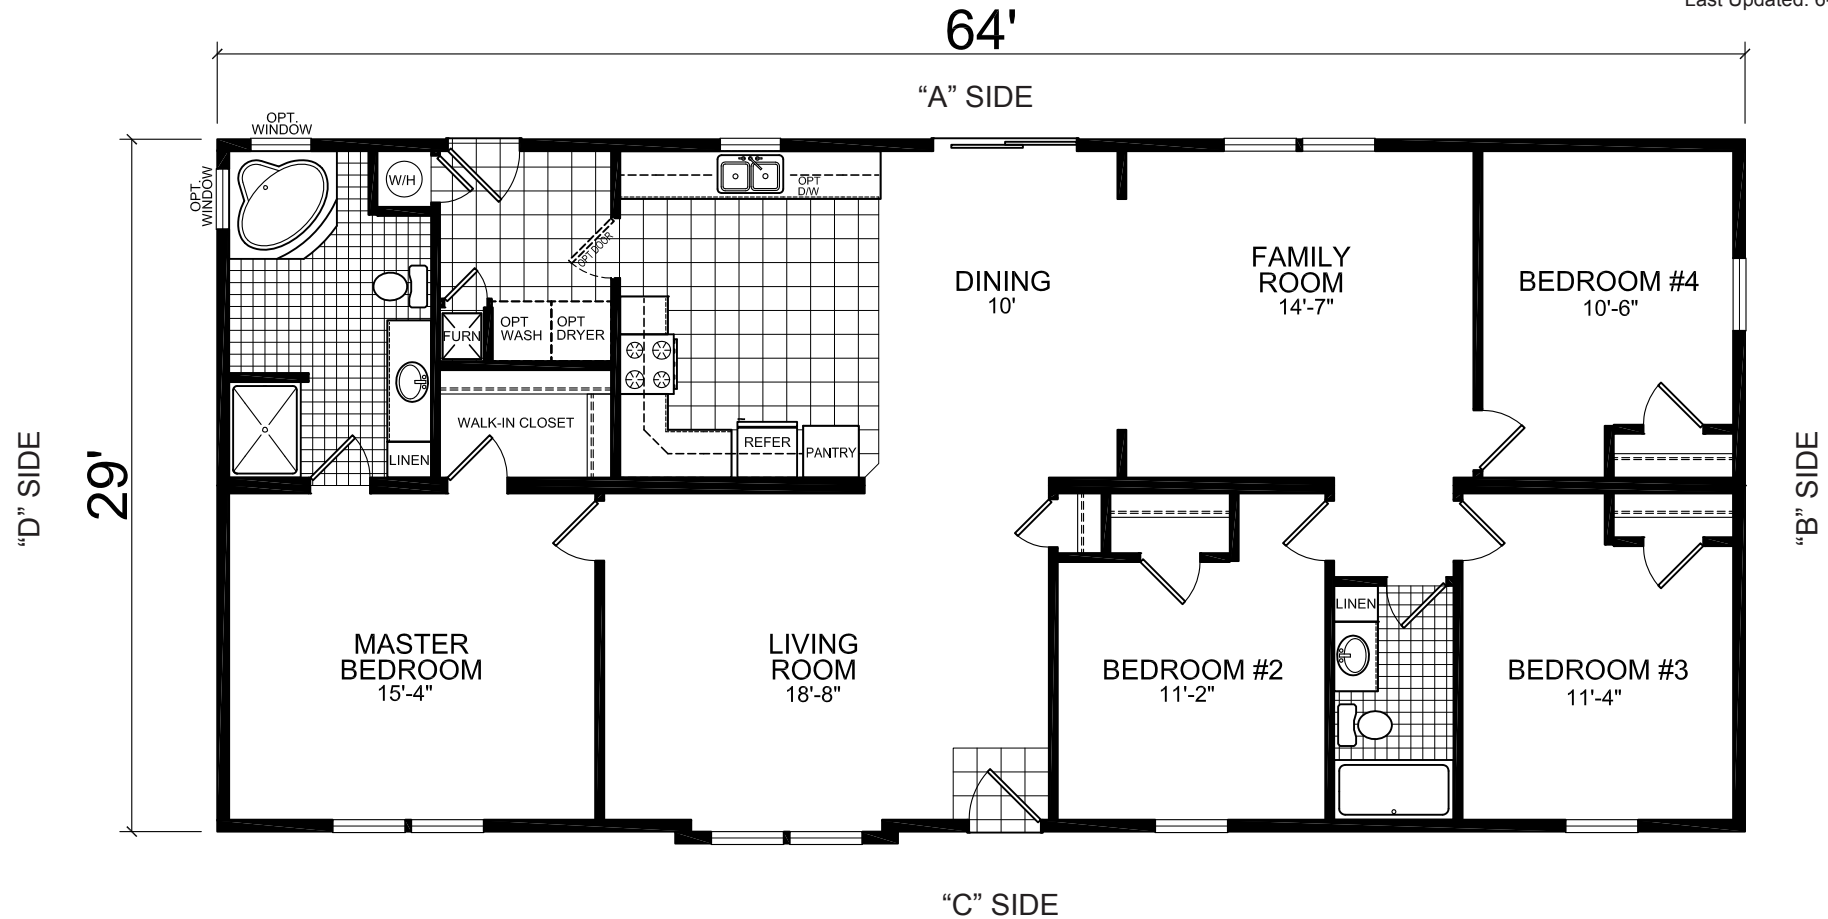

Lake Madison

Jewel Series

Factory Expo

"Factory Direct Value" HOME CENTERS

Multi-Section
4 Bedroom, 2 Bath
Approx. 1,856 Sq. Ft.

Last Updated: 6-23-11

3200 Enterprise Ave.
 York, NE 68467

For Detailed Directions See Map On Our Website