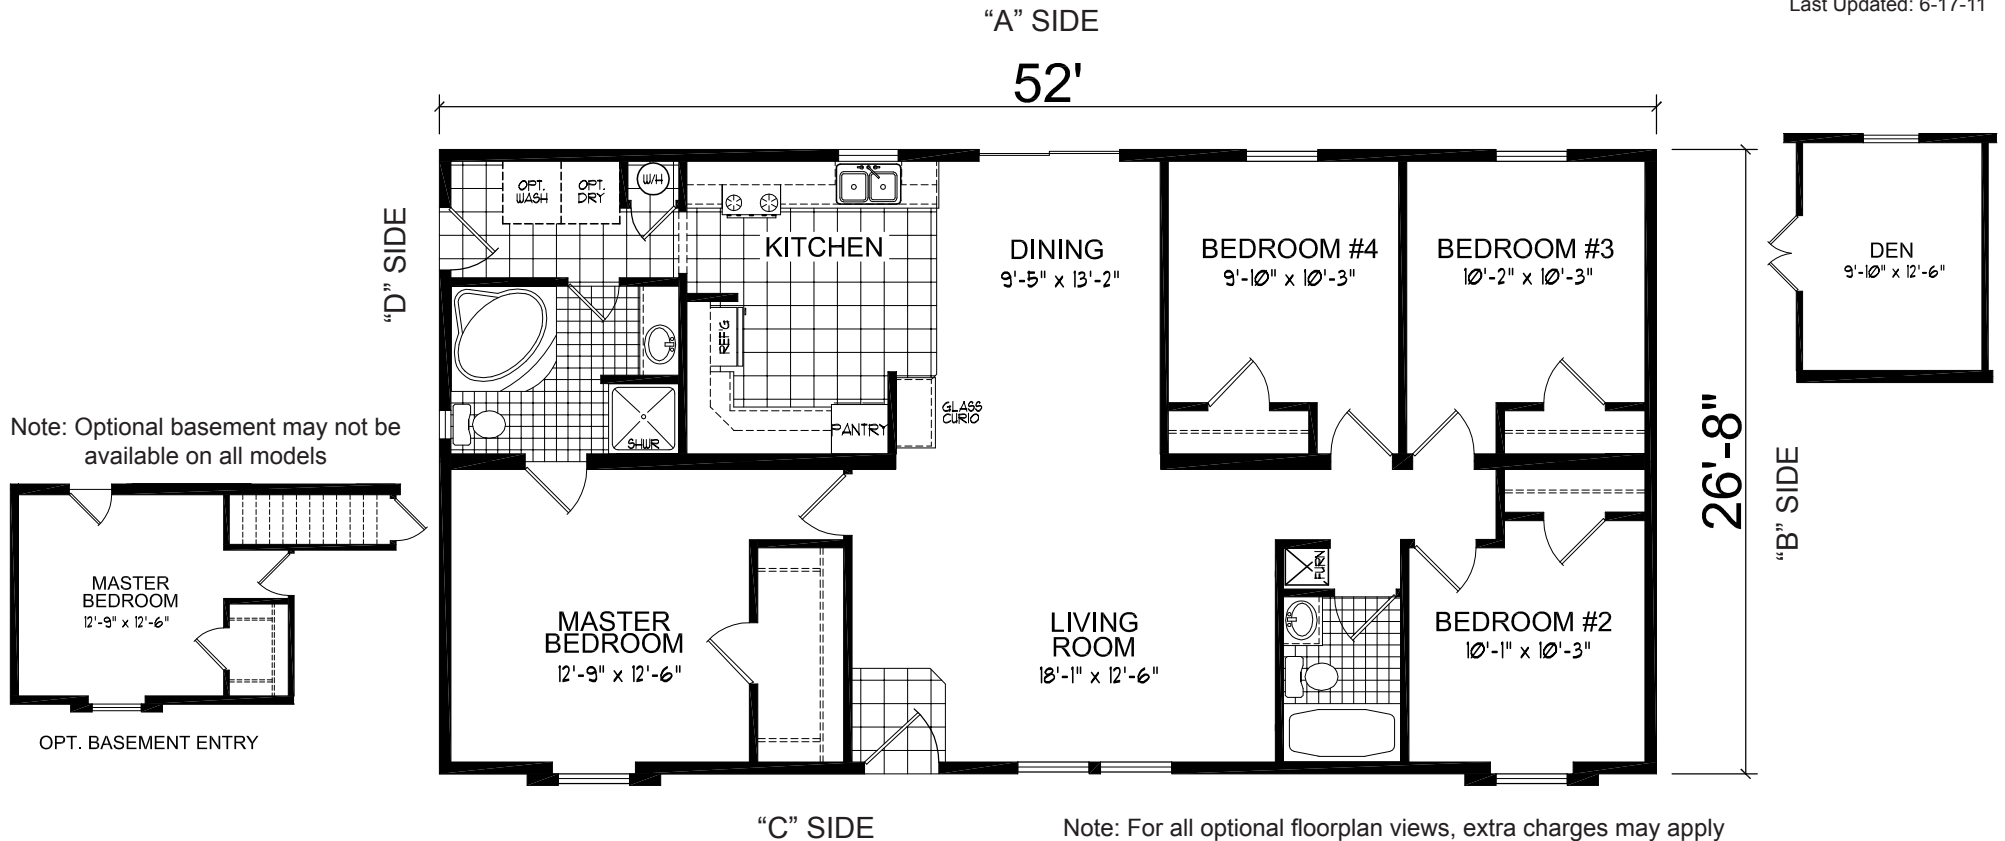

Logan
York Ridge Series
CHAMPION

Factory Expo
"Factory Direct Value" HOME CENTERS

Multi-Section
4 Bedroom, 2 Bath
Approx. 1,386 Sq. Ft.

Last Updated: 6-17-11

Note: Optional basement may not be available on all models

Note: For all optional floorplan views, extra charges may apply

3200 Enterprise Ave.
York, NE 68467

For Detailed Directions See Map On Our Website

I authorize Factory Expo Homes to build my house, per this plan.
X _____
Customer Signature/Date