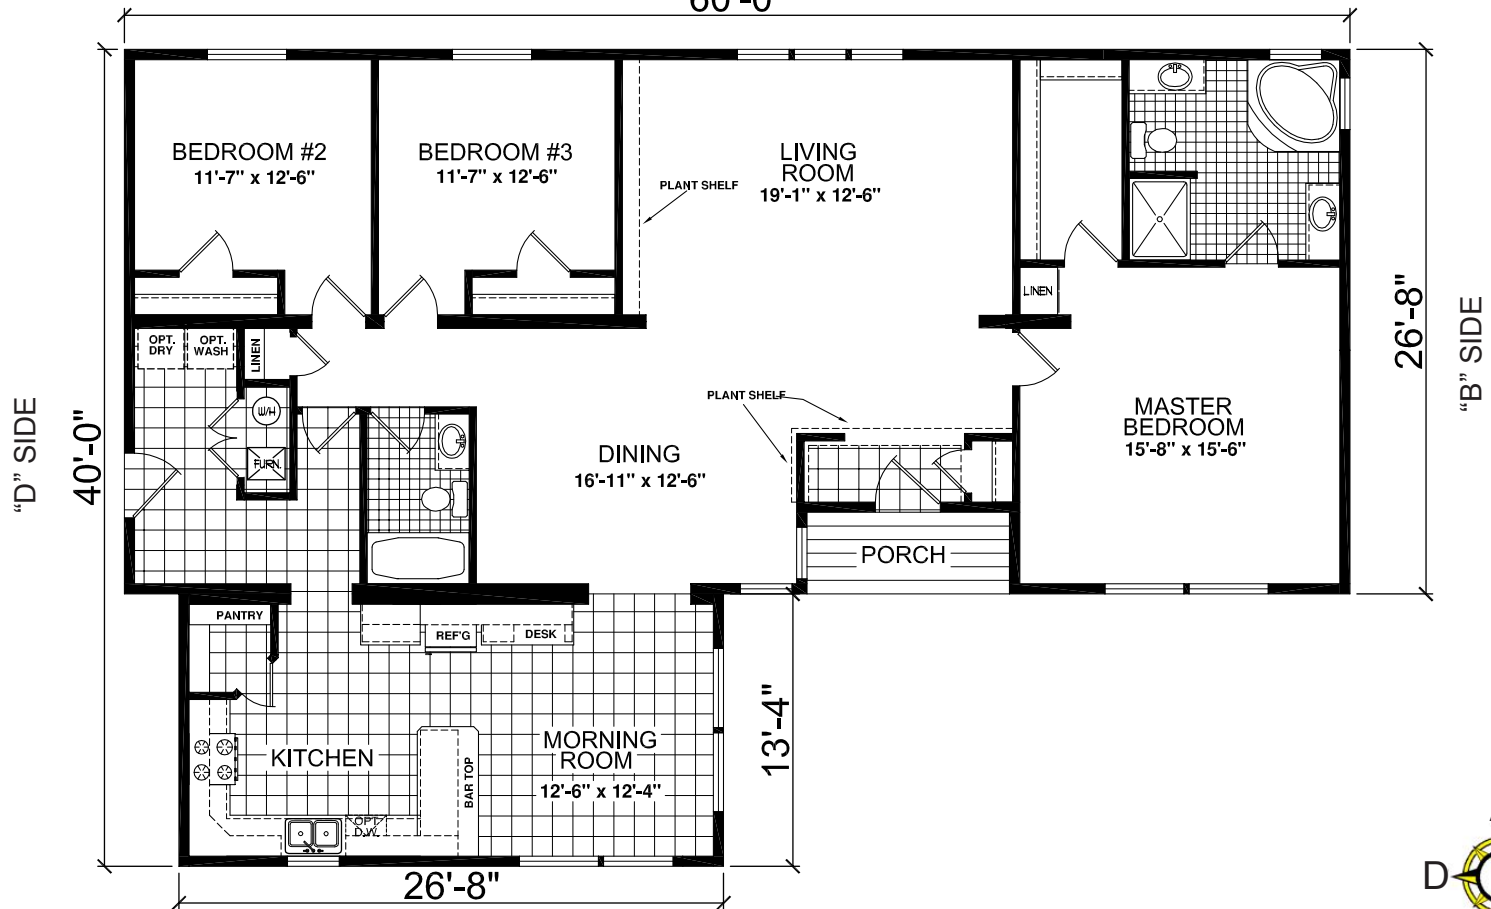

"A" SIDE
 60'-0"

Note: Basement entries may not be available on all models

Note: For all optional floorplan views, extra charges may apply

3200 Enterprise Ave.
 York, NE 68467

For Detailed Directions See Map On Our Website