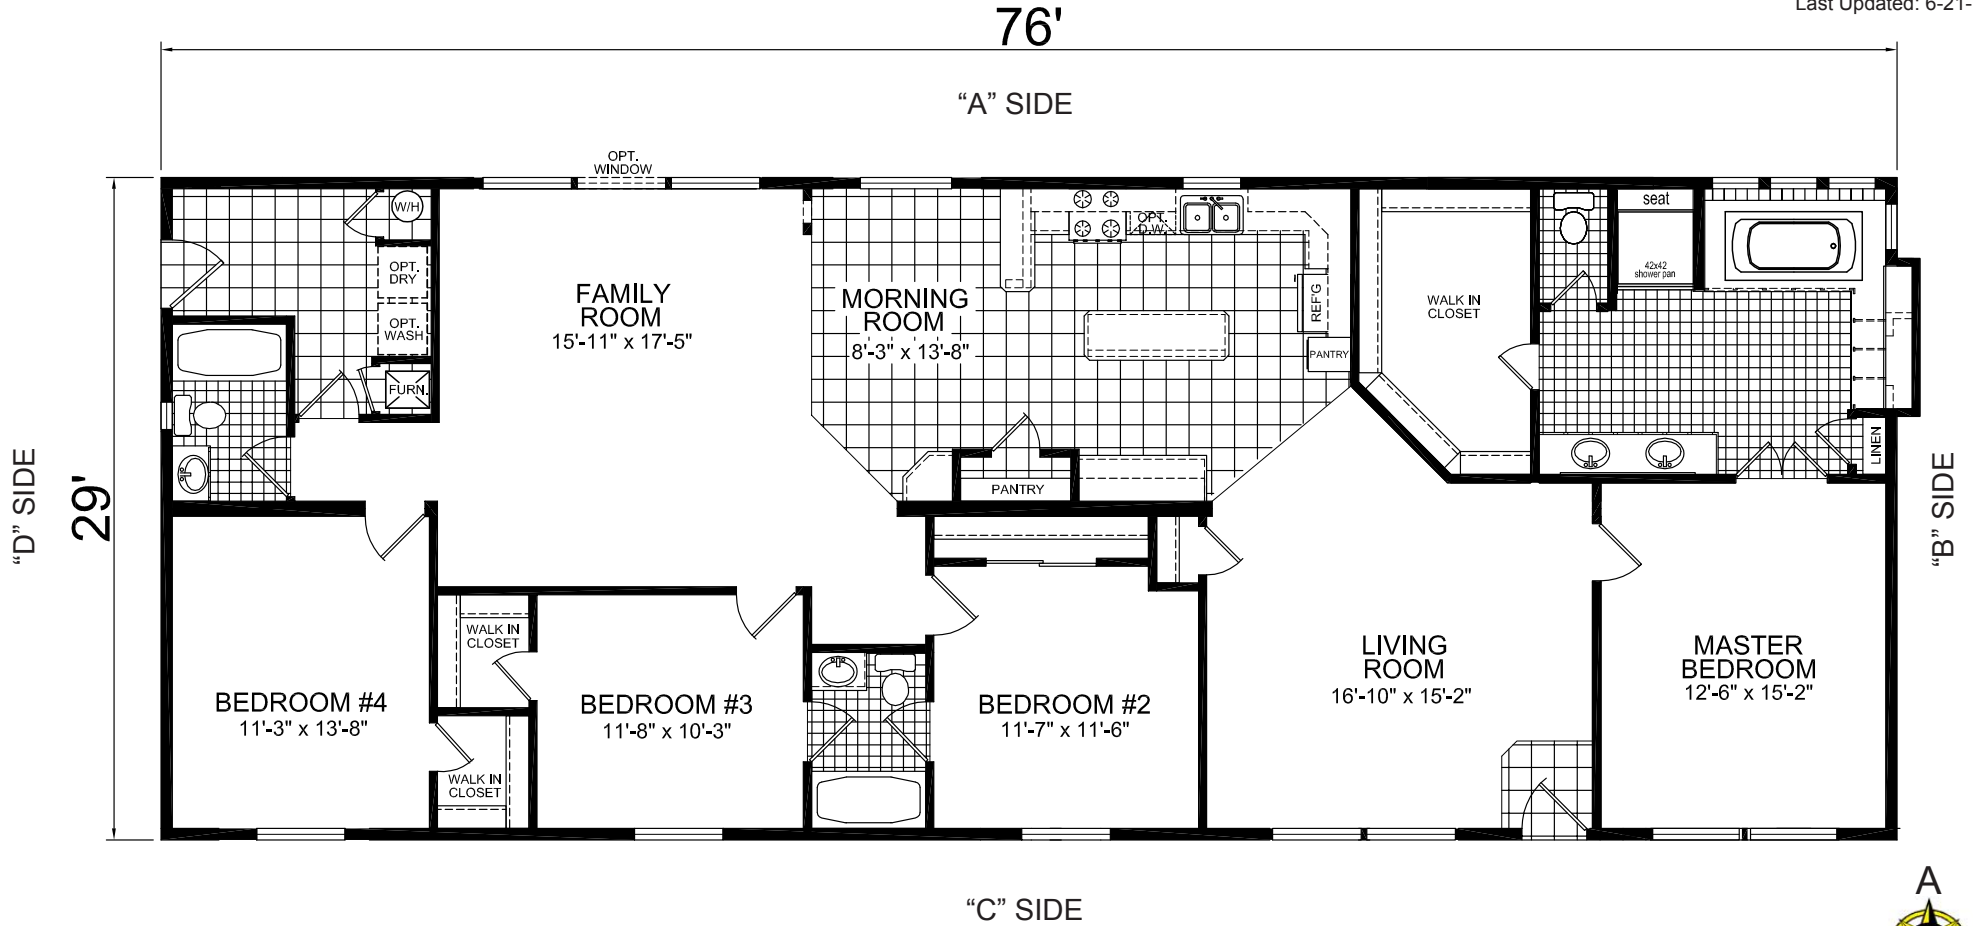

# Factory Expo

"Factory Direct Value" HOME CENTERS

**Multi-Section**  
**4 Bedroom, 3 Bath**  
**Approx. 2,204 Sq. Ft.**

Last Updated: 6-21-11

115 Titan Roberts Road  
 Lillington NC 27546

For Detailed Directions See Map On Our Website