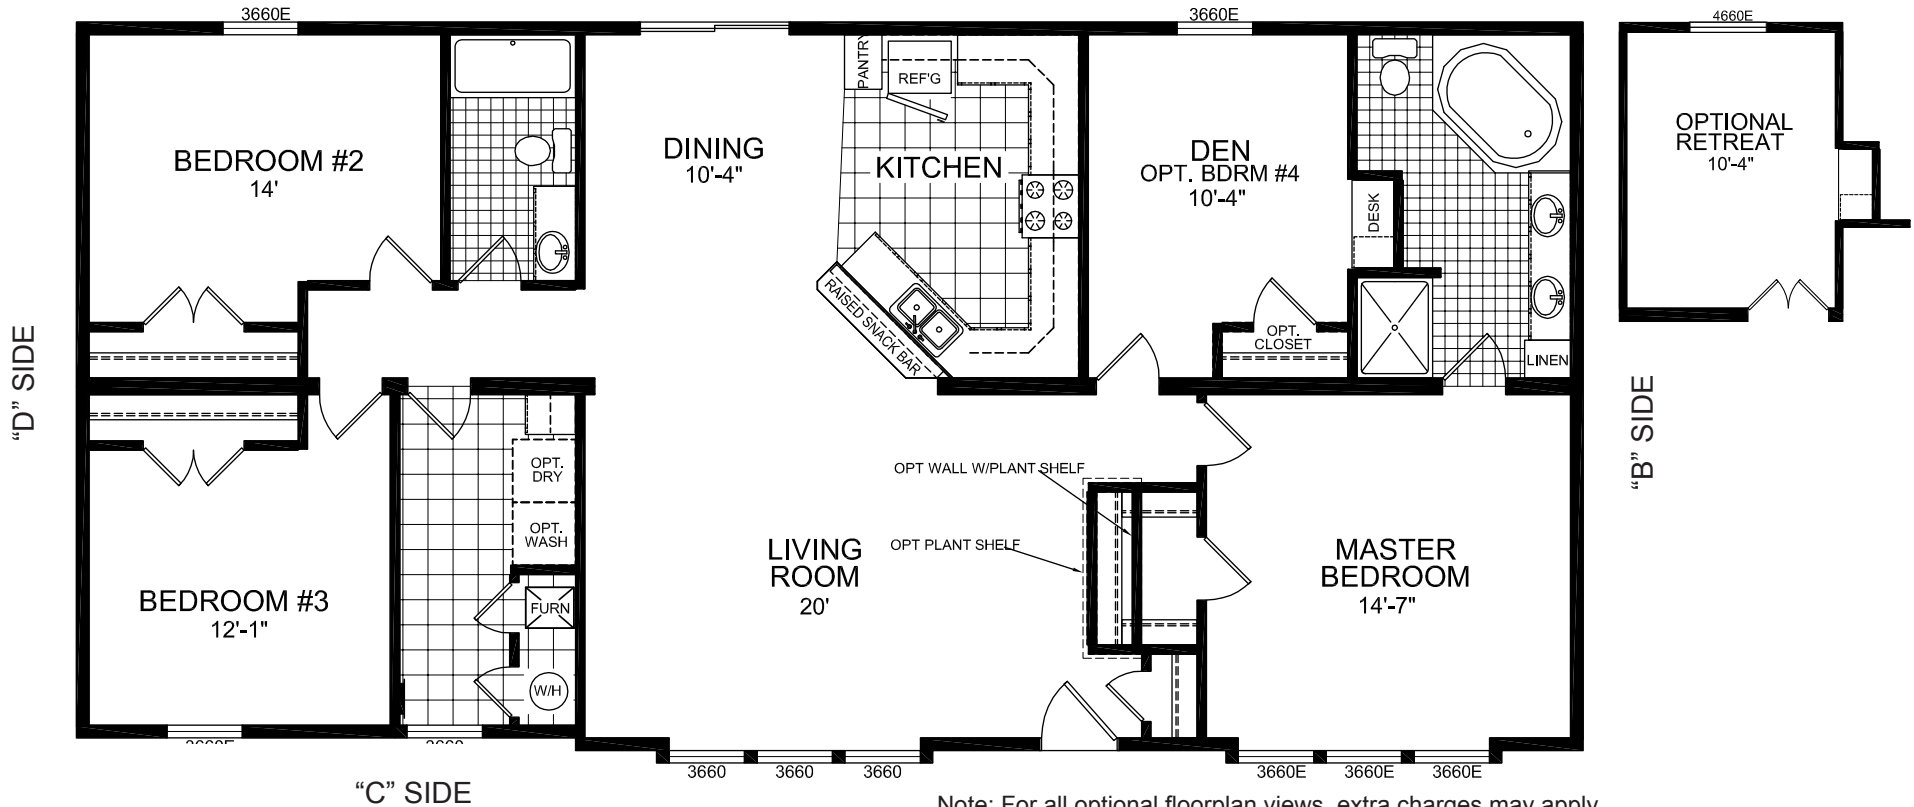

Mapleton

York Ridge Series

CHAMPION

Factory Expo

"Factory Direct Value" HOME CENTERS

Multi-Section
3 Bedroom, Den, 2 Bath
Approx. 1,740 Sq. Ft.

Last Updated: 11-16-11

29' x 60'

"A" SIDE

Note: For all optional floorplan views, extra charges may apply

3200 Enterprise Ave.
 York, NE 68467

For Detailed Directions See Map On Our Website

OPT. BASEMENT ENTRY

Note: Optional basement may not be available on all models