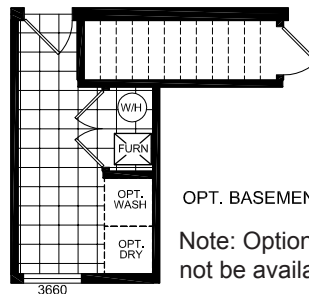

Mapleton

York Ridge Series

CHAMPION

Factory Expo

"Factory Direct Value" HOME CENTERS

Multi-Section
3 Bedroom, Den, 2 Bath
Approx. 1,740 Sq. Ft.

Last Updated: 11-16-11

29' x 60'

"A" SIDE

Note: For all optional floorplan views, extra charges may apply

3200 Enterprise Ave.
 York, NE 68467

For Detailed Directions See Map On Our Website

OPT. BASEMENT ENTRY

Note: Optional basement may not be available on all models