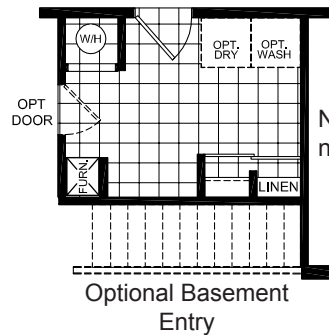

McClelland

Sommerset Series

Factory Expo

"Factory Direct Value" HOME CENTERS

Multi-Section
3 Bedroom, 2 Bath
Approx. 1,600 Sq. Ft.

Last Updated: 10-27-10

Note: For all optional floorplan views, extra charges may apply