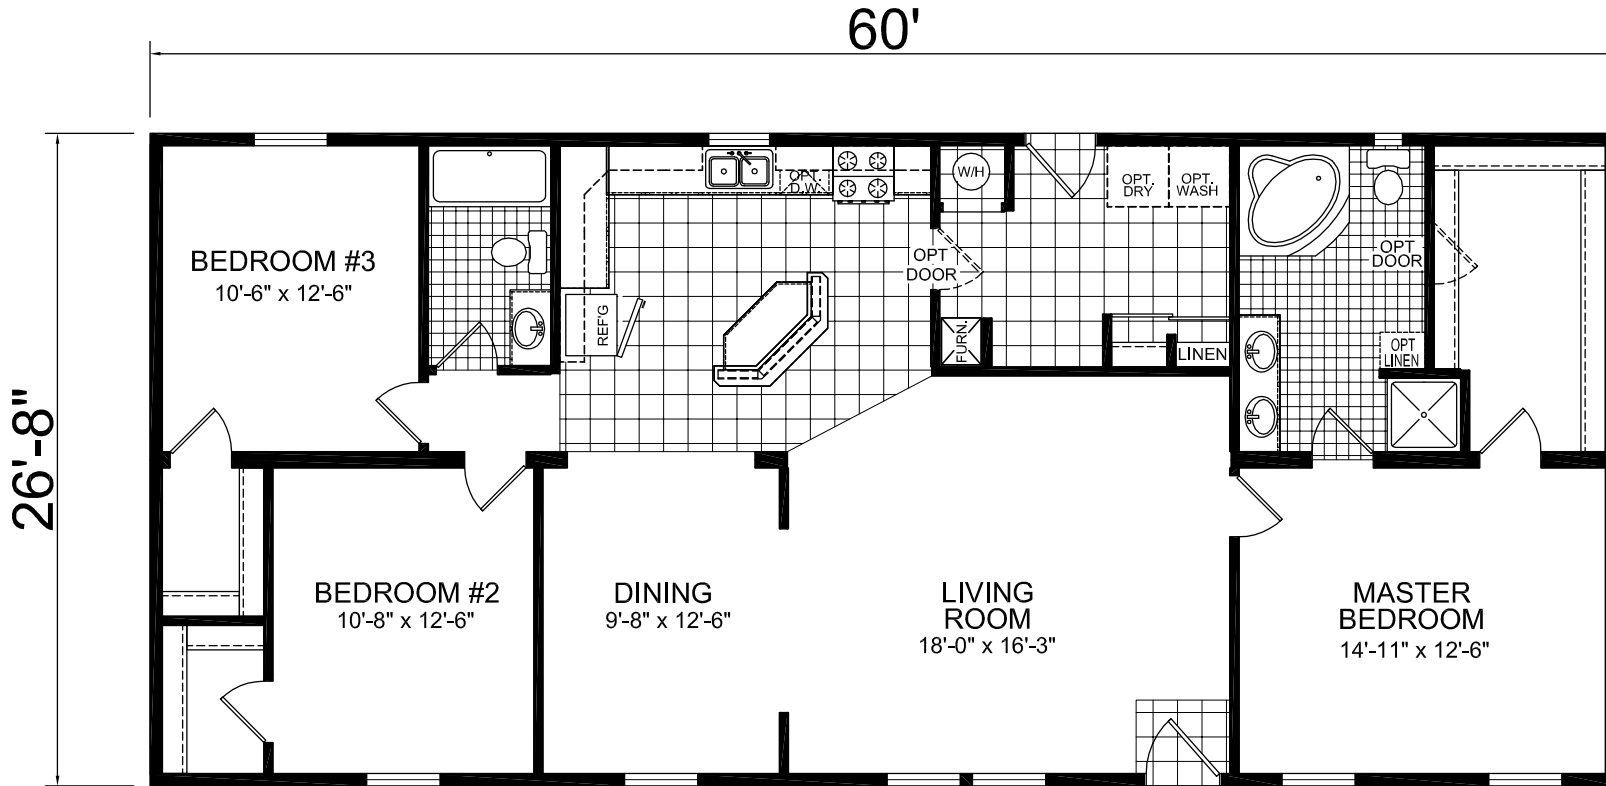

McClelland

Sommerset Series

Factory Expo

"Factory Direct Value" HOME CENTERS

Multi-Section
3 Bedroom, 2 Bath
Approx. 1,600 Sq. Ft.

Last Updated: 10-27-10

Note: For all optional floorplan views, extra charges may apply