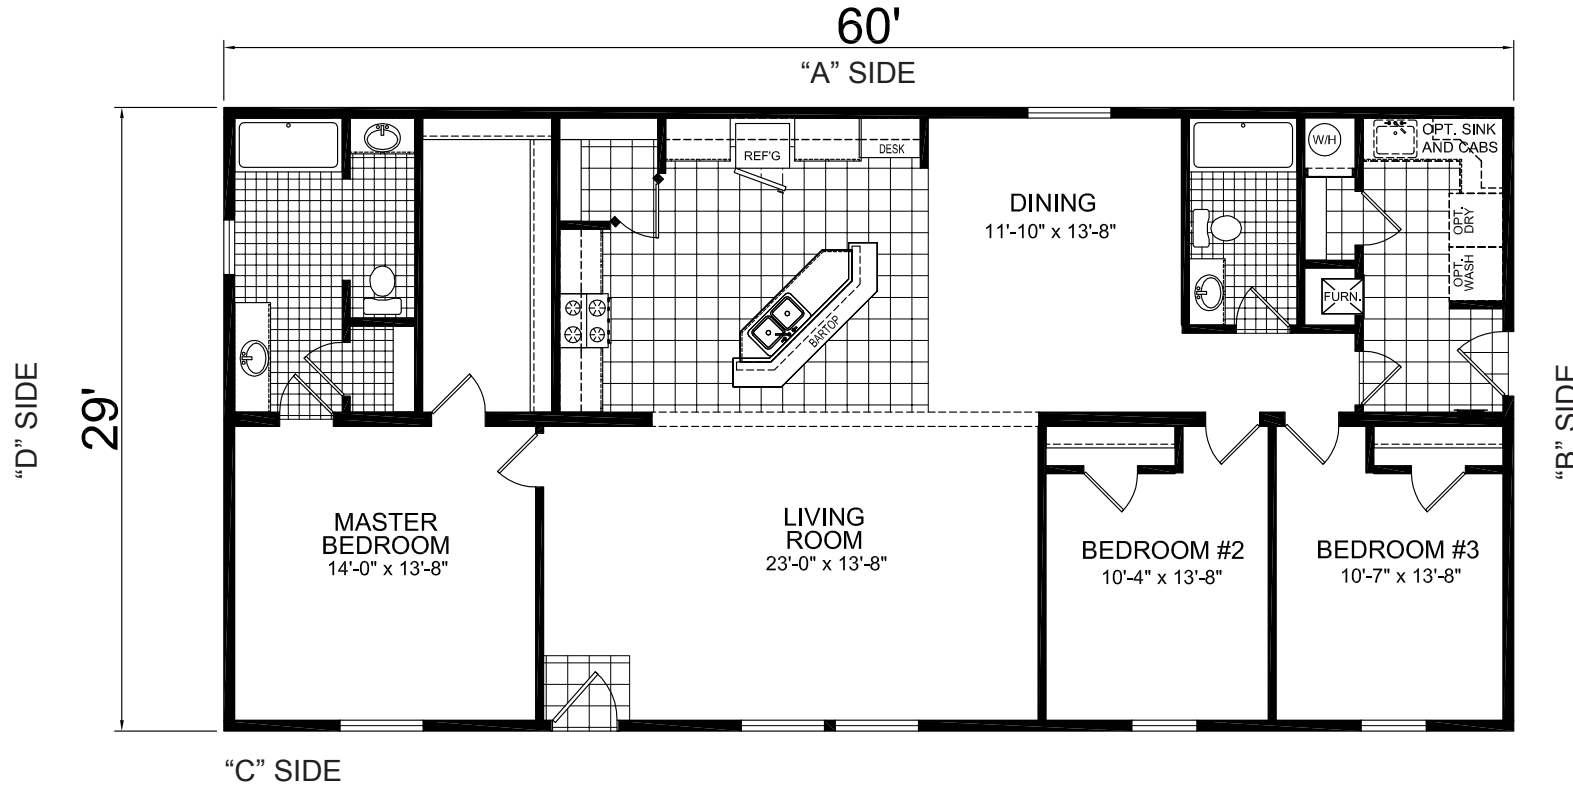

Medina

Central Great Plains Series

CHAMPION

Factory Expo
 "Factory Direct Value" HOME CENTERS

Multi-Section
3 Bedroom, 2 Bath
Approx. 1,740 Sq. Ft

Last Updated: 12-7-11

The "Medina" includes the following Value Package Upgrades:

- Vinyl Low-E Windows
- Residential Trim in Tape & Textured Areas
- 2" Blinds Throughout
- Orange Peel Tape & Texture (except closets)
- China Sinks with Single Lever Faucets in Baths
- Glamour Master Bath w/ Fiberglass Corner Tub & 48" One Piece Shower
- One Piece Tub/Shower Combo in Guest Bath
- #2 Oak Cabinets & Stiles Throughout