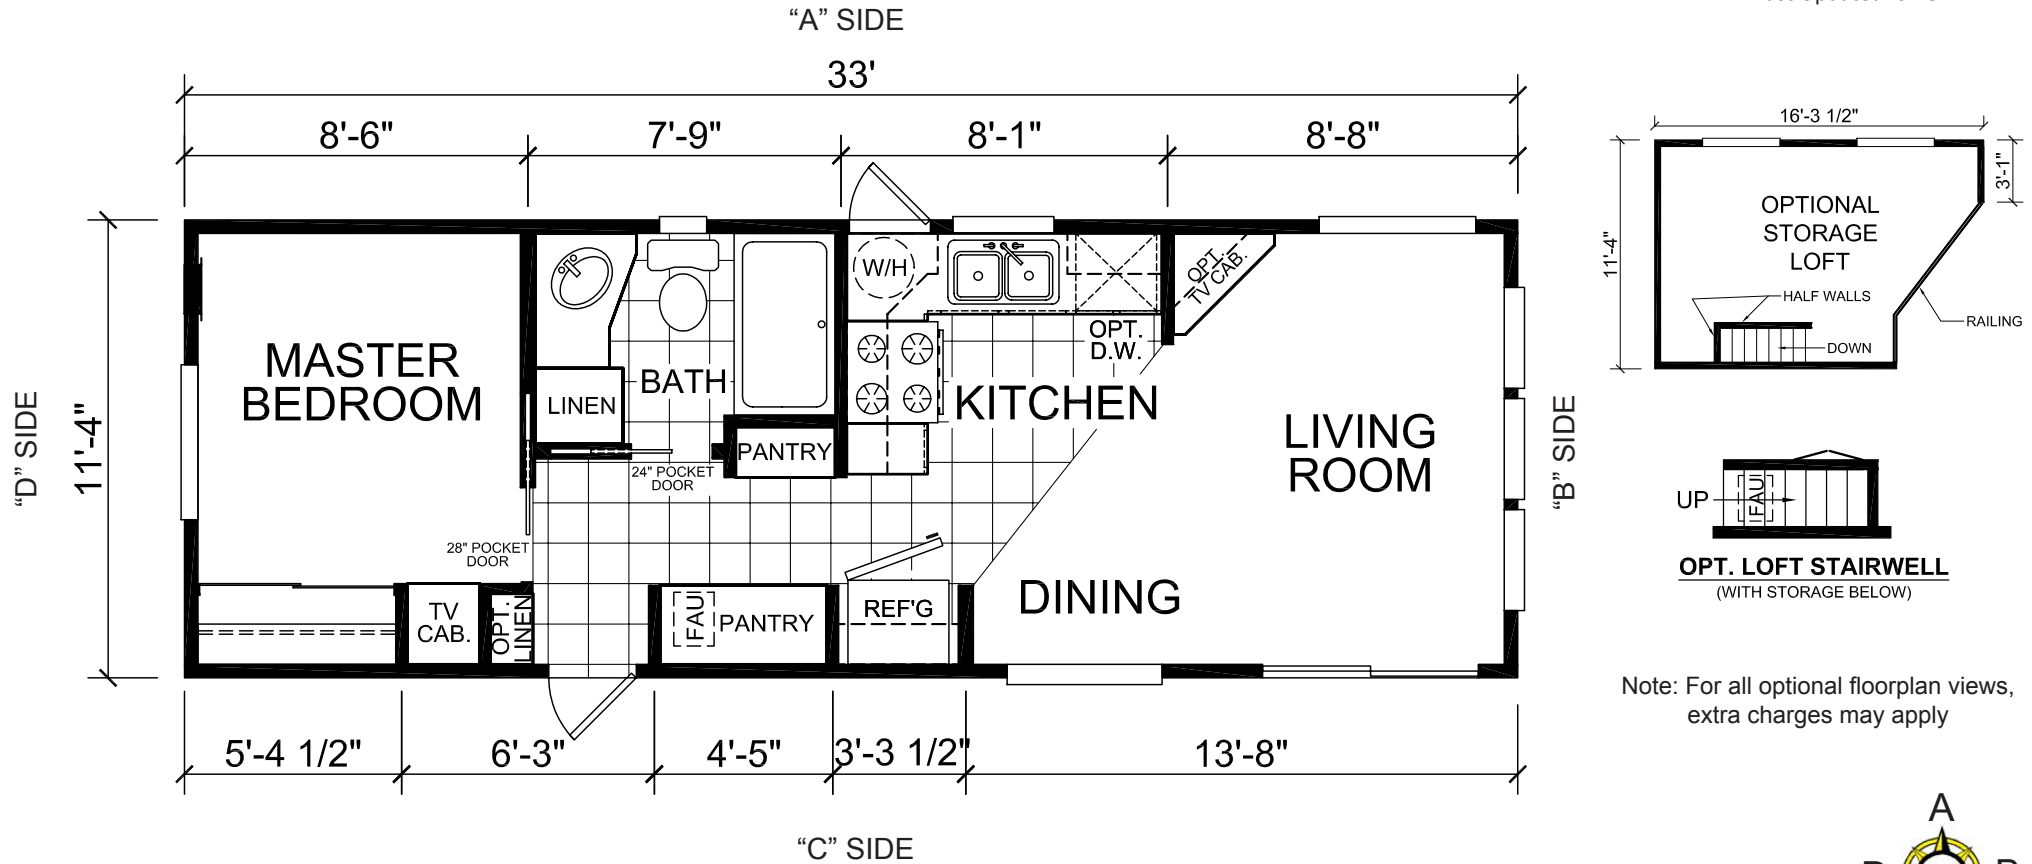

Montebello

Craftsman, by Champion

ParkModelsDirect
"Factory Direct Value"

Park Model
1 Bedroom, 1 Bath
Approx. 374 Sq. Ft.

Last Updated: 6-23-11

Note: For all optional floorplan views, extra charges may apply