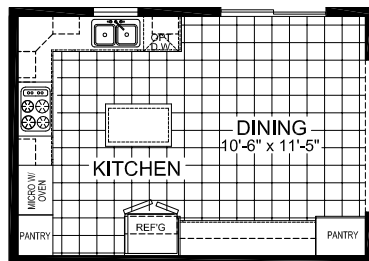

Moville

Presidential Series
CHAMPION

Factory Expo

"Factory Direct Value" HOME CENTERS

Multi-Section
3 Bedroom, 2 Bath
Approx. 1,943 Sq. Ft.

Last Updated: 6-13-11

For Detailed Directions See Map On Our Website