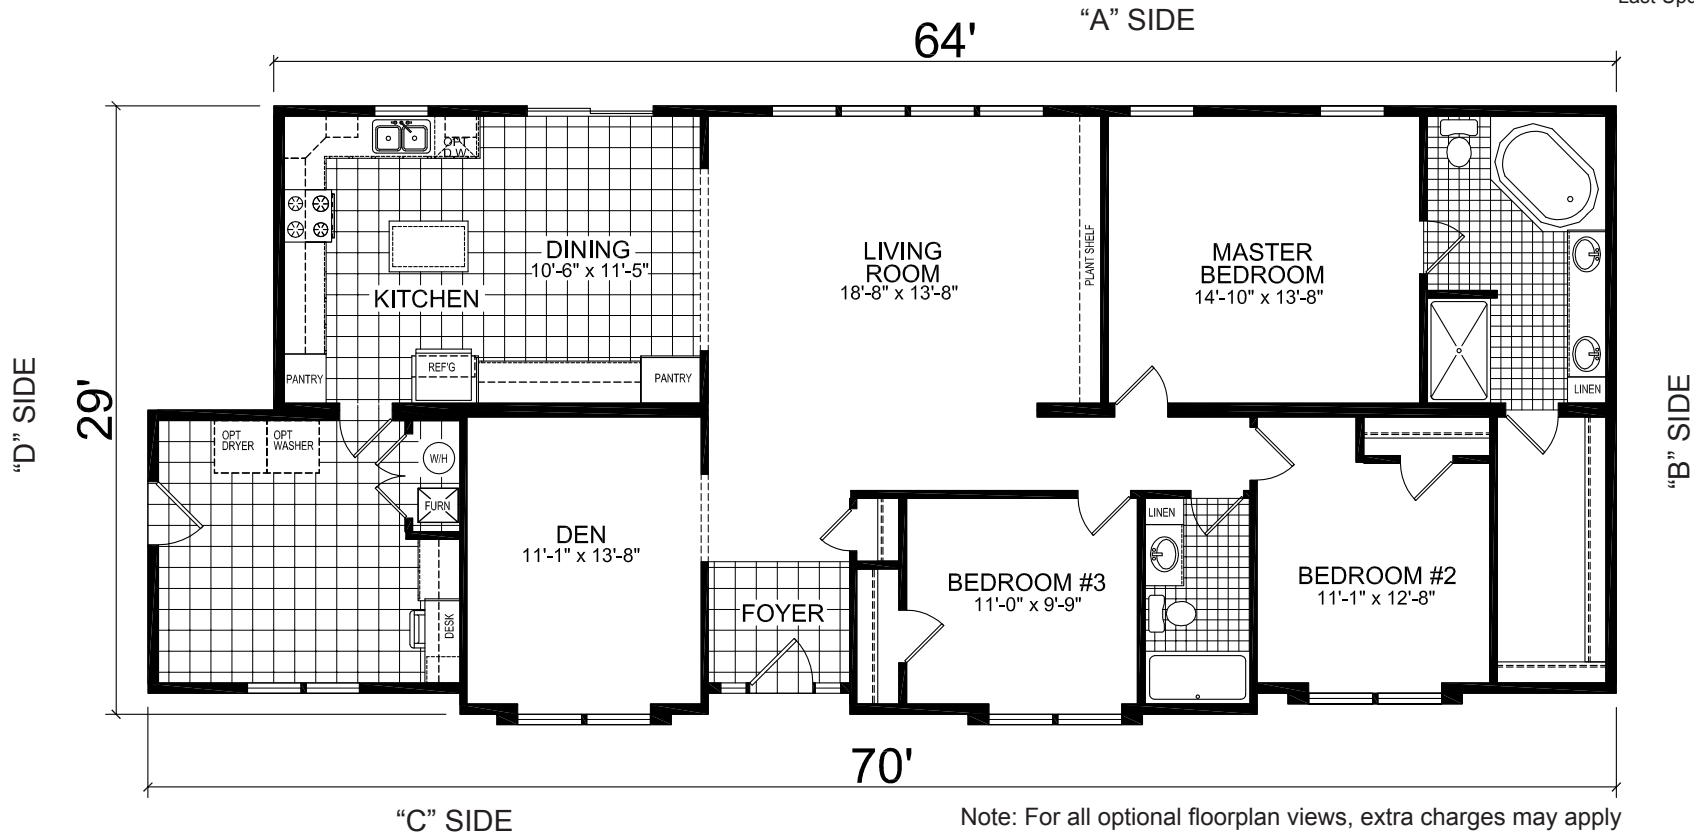

Moville

Presidential Series
CHAMPION

Factory Expo

"Factory Direct Value" HOME CENTERS

Multi-Section
3 Bedroom, 2 Bath
Approx. 1,943 Sq. Ft.

Last Updated: 6-13-11

For Detailed Directions See Map On Our Website